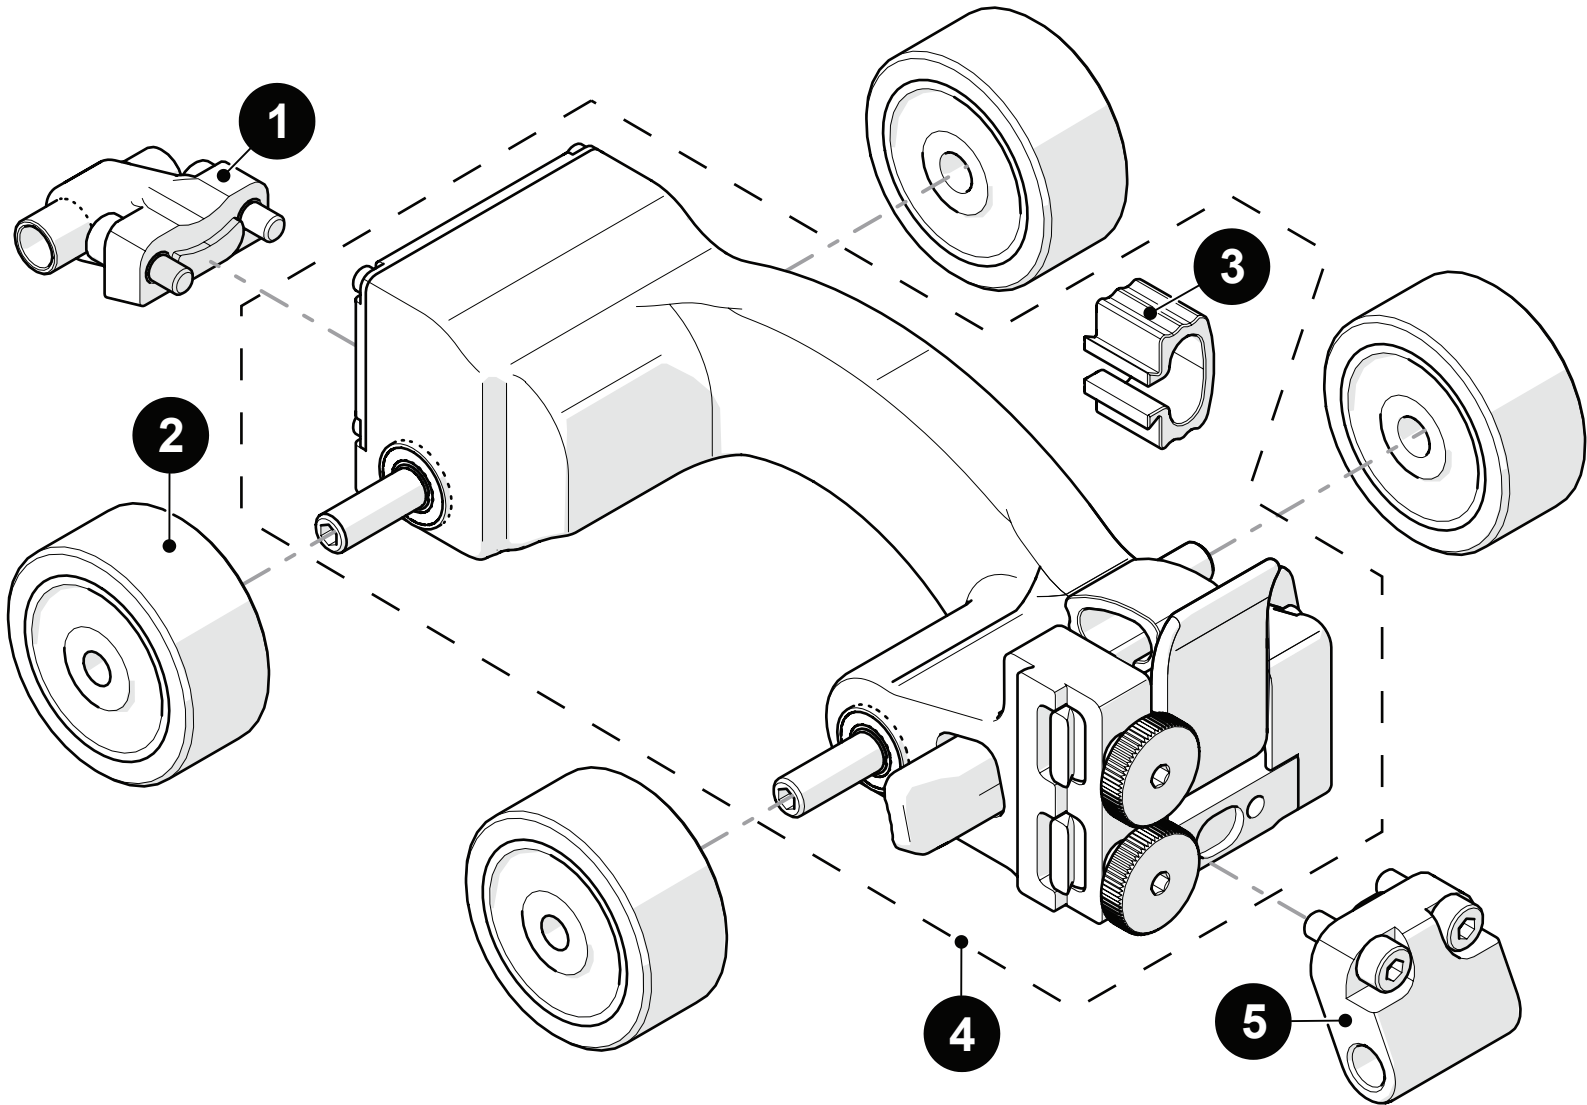

Spare Parts

■ ROTIX NOZZLE

CEG037

| BOM ID | Part # | Description |
|--------|--------|------------------------------|
| 1 | CES082 | Low Profile Link Tail |
| 2 | CES012 | Non-Magnetic Wheel |
| 3 | BG0091 | Cable Clips |
| 4 | CES084 | Low Profile Link Subassembly |
| 5 | CES083 | Low Profile Link Nose |