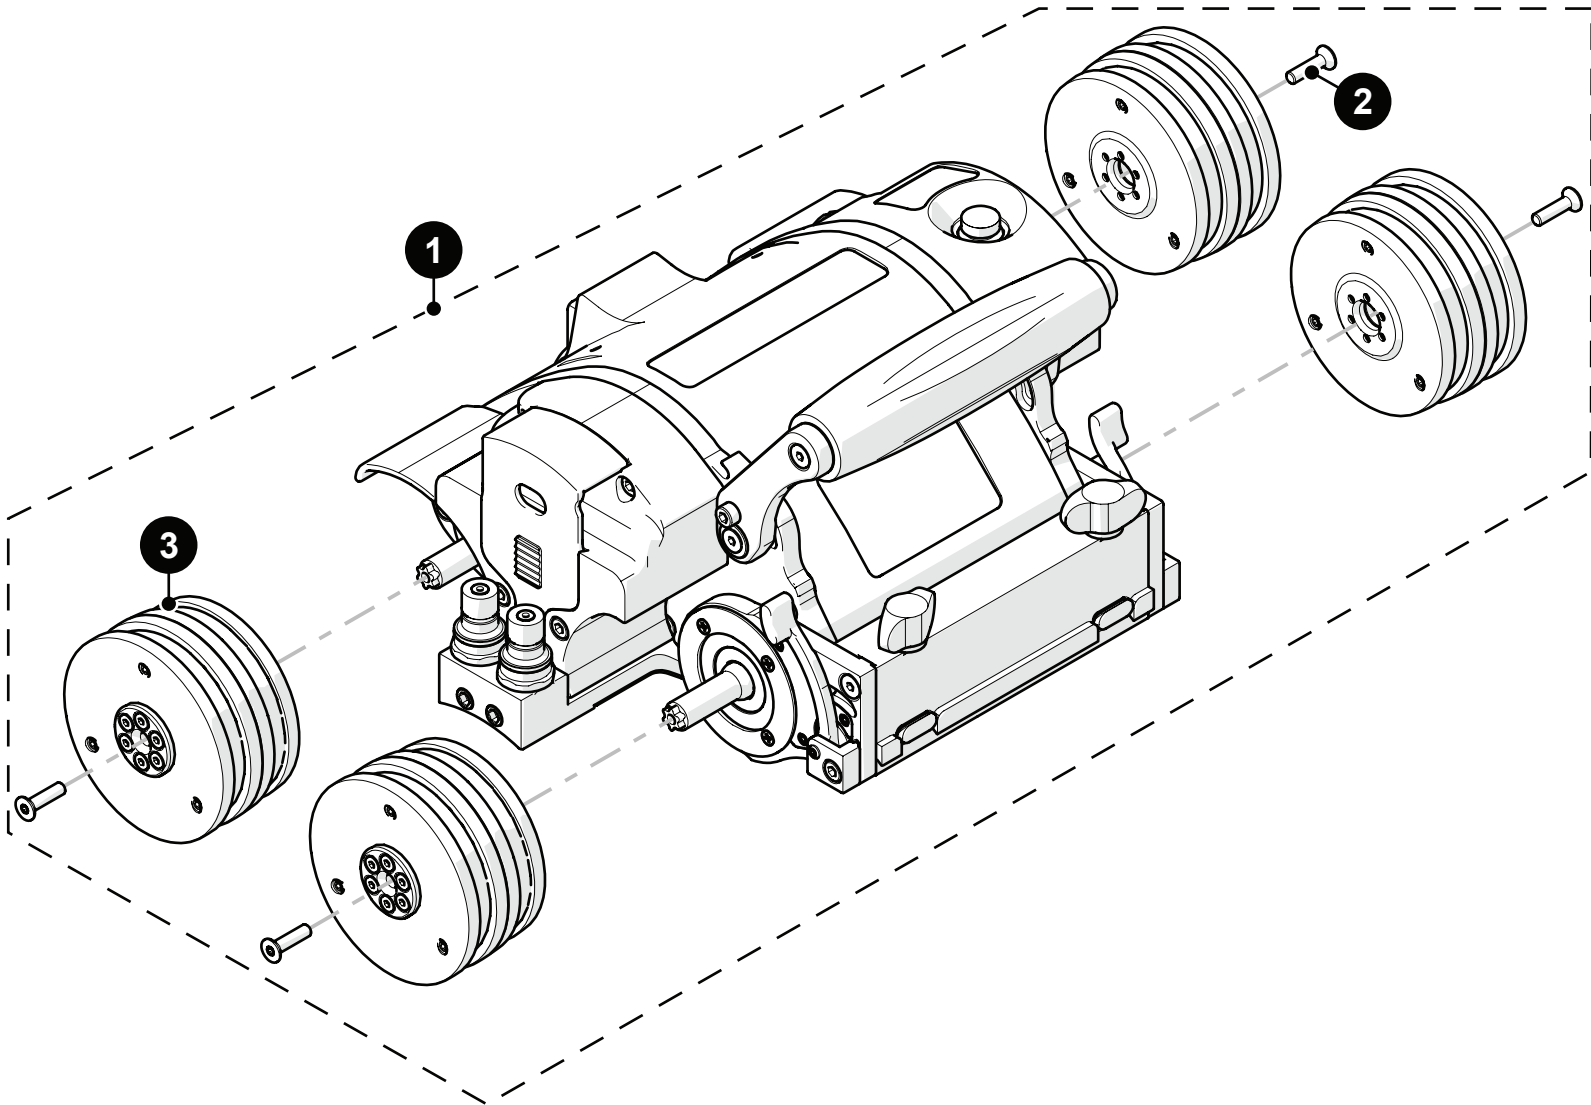

Spare Parts

■ SKOOT • HT KIT

DPG001

BOM ID	Part #	Description
1	DPA003	SKOOT HT: Base Crawler
2	MD395-016	FHCS-TX, M4x0.7 X 12 mm, ST
3	DPS003	SKOOT HT: Magnetic Wheel