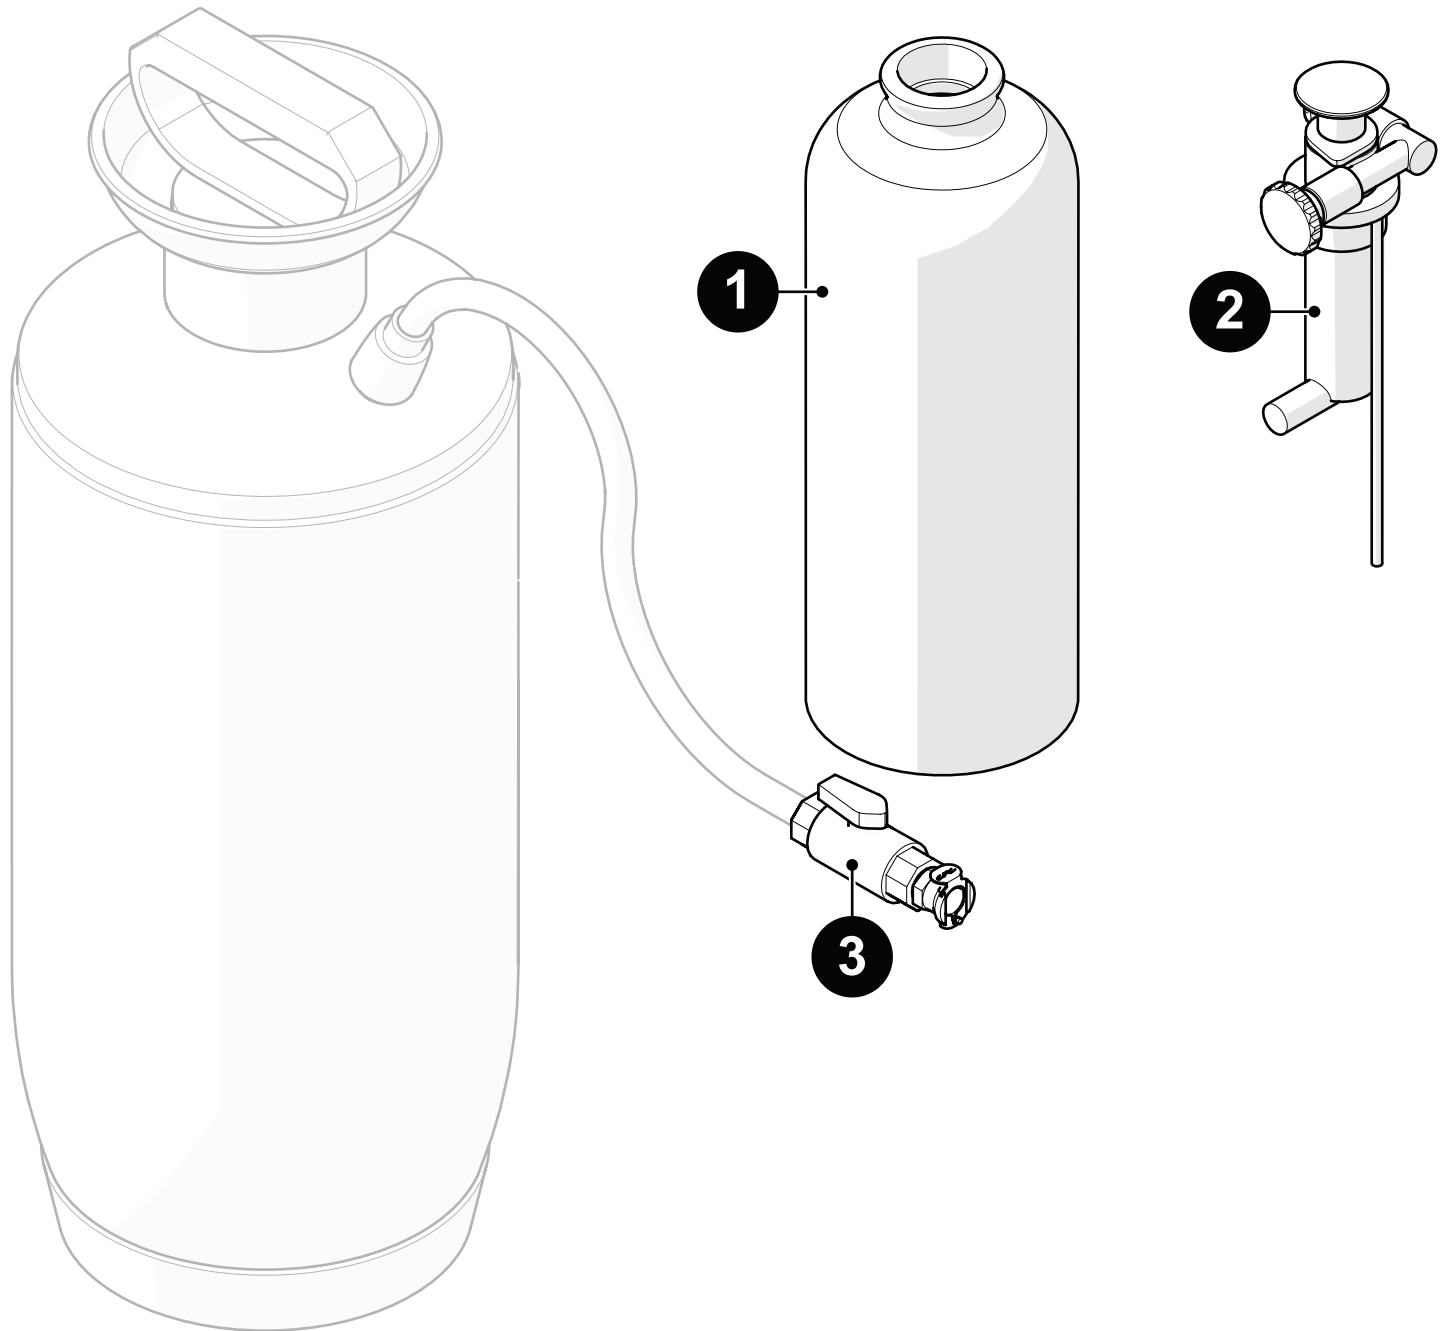

Spare Parts

MANUAL COUPLANT PUMP

CMA012 | CMA014

BOM ID	Part #	Description
1	FA010	1 Litre (0.26 Gal.) Replacement Tank
2	CMS024	1 Litre (0.26 Gal.) Replacement Pump
3	CMS039	7.9 Litre (2.1 Gal.) Replacement Valve

Spare Parts

MOTORIZED COUPLANT PUMP

CMA015

BOM ID	Part #	Description
1	CMS038	Inlet Filter
2	LA021	Inlet Hose
3	LA081	Quick Connect Fitting: 7/16 in
4	CMS037	Motorized Pump Inlet Tube