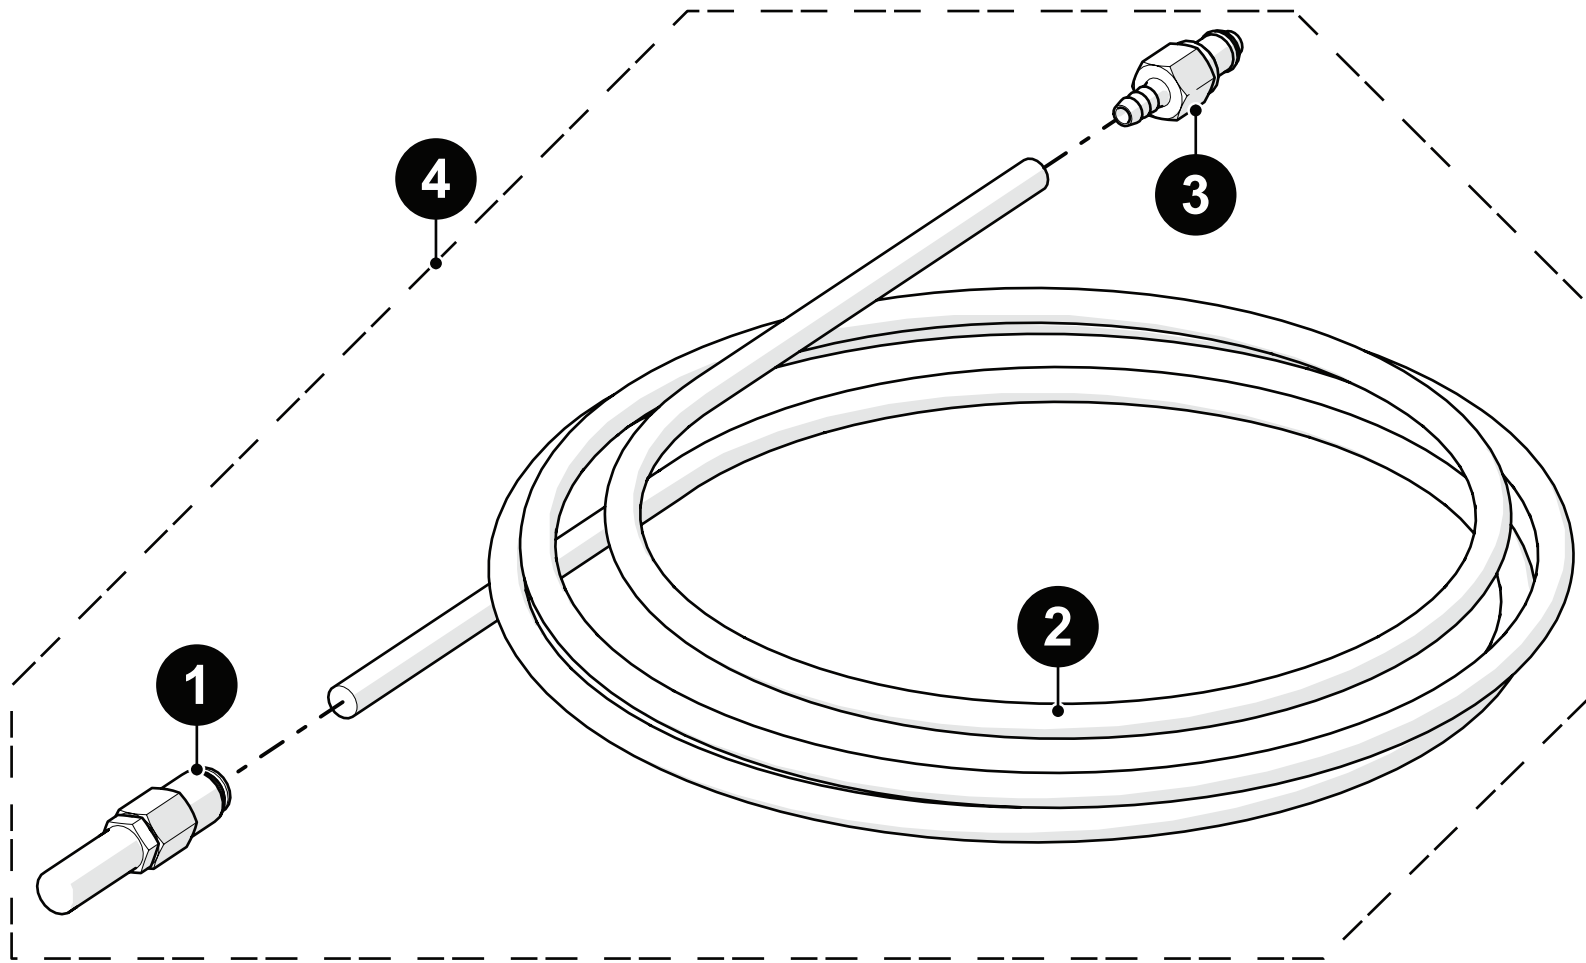

Spare Parts

MANUAL COUPLANT PUMP

CMA012 | CMA014

BOM ID	Part #	Description
1	FA010	1 Litre (0.26 Gal.) Replacement Tank
2	CMS024	1 Litre (0.26 Gal.) Replacement Pump
3	CMS039	7.9 Litre (2.1 Gal.) Replacement Valve

Spare Parts

MOTORIZED COUPLANT PUMP

CMA015

BOM ID	Part #	Description
1	CMS038	Inlet Filter
2	LA021	Inlet Hose
3	LA081	Quick Connect Fitting: 7/16 in
4	CMS037	Motorized Pump Inlet Tube