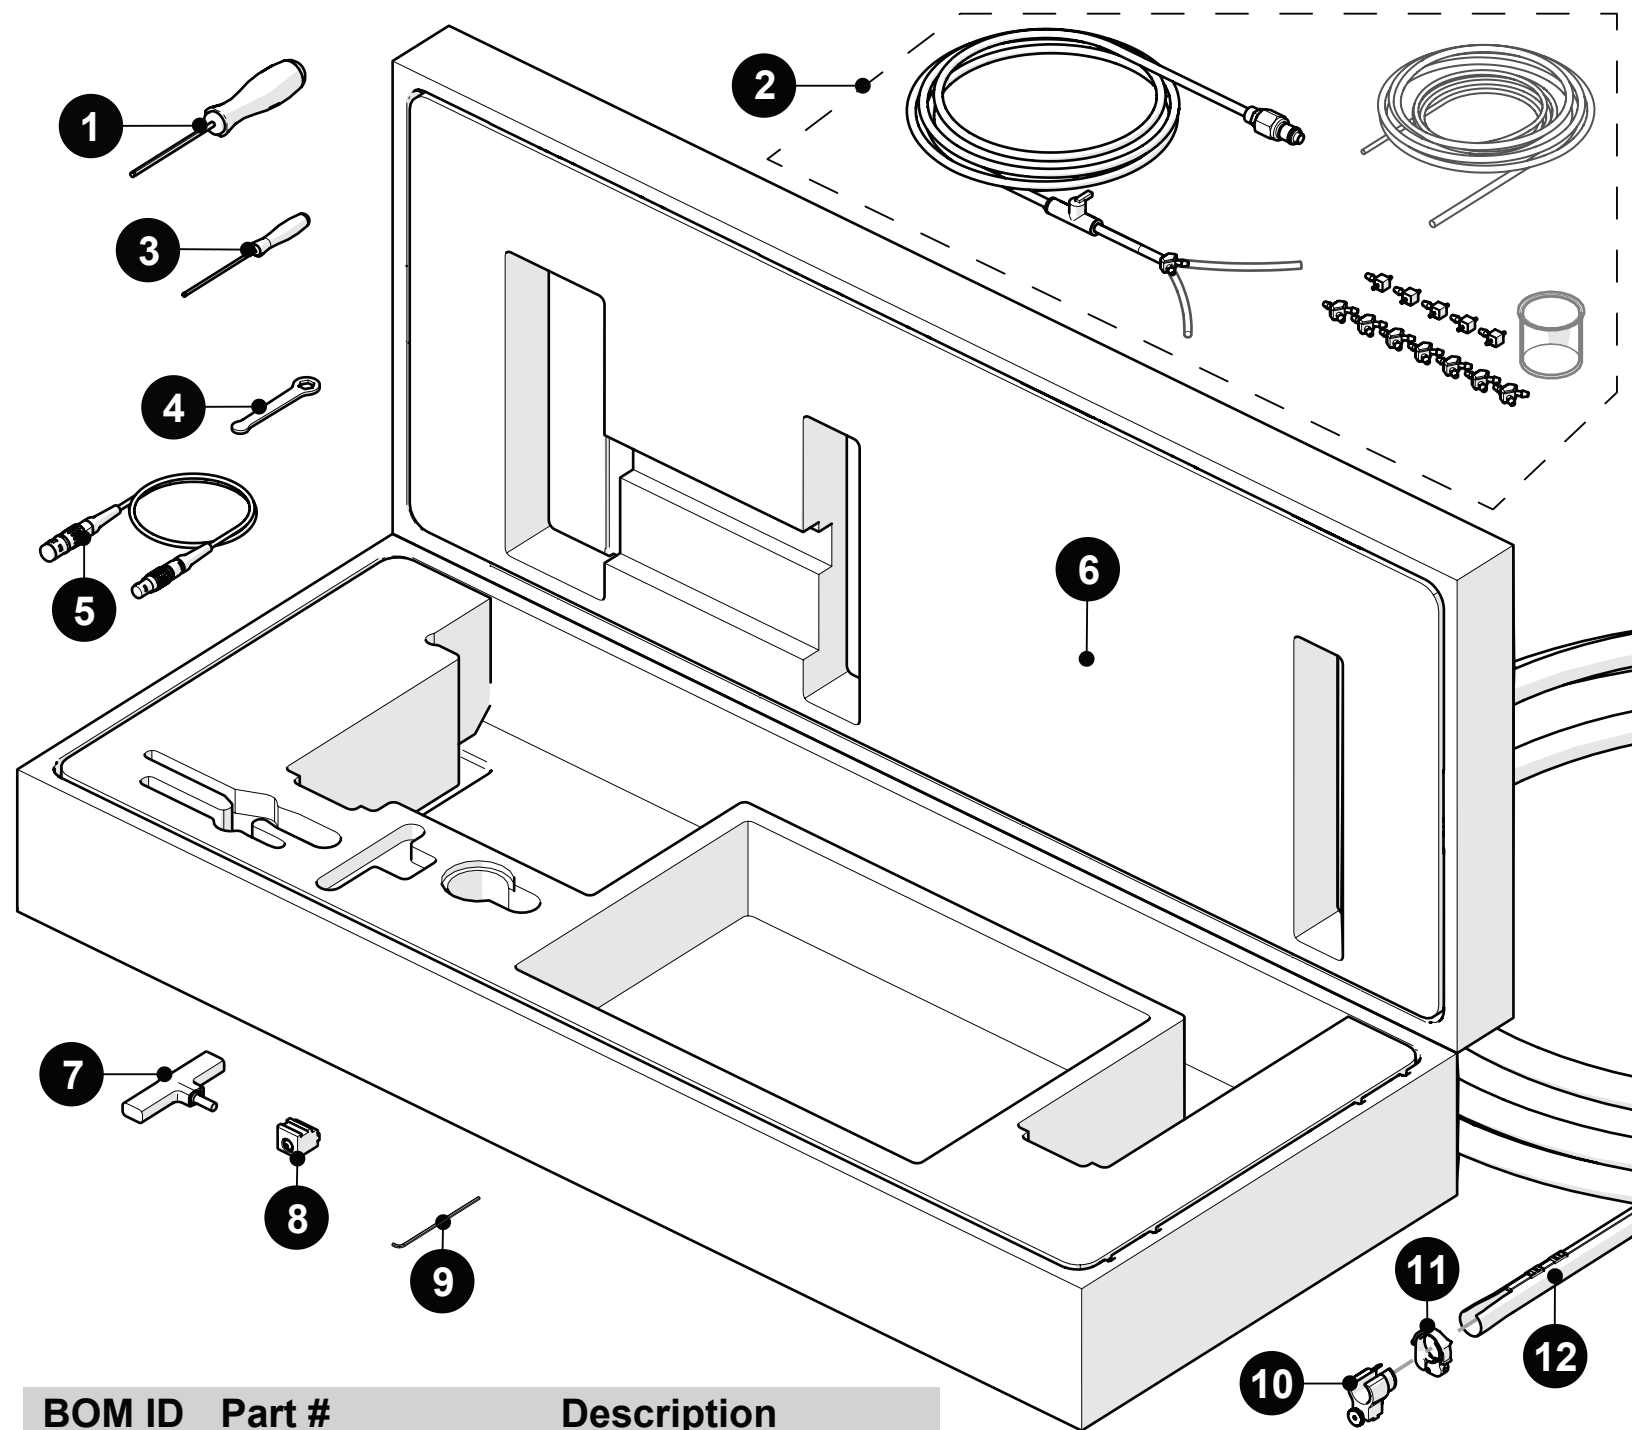

Spare Parts

■ **STIX** KIT

BGG008

BOM ID	Part #	Description
1	EA414	3 mm Hex Driver
2	CMG007	Irrigation Kit, 2-4 Probe
3	EA476	2 mm Hex Driver
4	EA470	3/8 in Wrench
5	UMA026-X-07.5	Encoder Cable (see Encoder Connector Type)
6	BGA017	STIX Corrosion Case
7	See Heavy Duty Yoke Style	
8	BGS068	Dovetail Mount
9	CE0137	Short 2 mm Hex Wrench
10	CES067	Cable Management Mount
11	CES066	Cable Management Clamp
12	See Cable Management Length	

Spare Parts

■ STIX KIT

Encoder Connector Type

Connector Type	Company/Instrument	Connector Type	Company/Instrument
B	Olympus OmniScan MX Zetec Topaz	G	Sonotron Isonic 25xx
C	Olympus Focus LT Zetec Z-Scan Eddyfi Ectane 2	U	Sonatest Veo / Prisma
E	Olympus OmniScan SX/MX2/X3 M2M MANTIS/GEKKO LEMO	V	Pragma PAUT
F	TD (<i>Technology Design</i>)	AD	Sonatest Veo / Prisma - Single Axis

NOTE: Additional encoder connector types available. Contact JIREH for more information.

Heavy Duty Yoke Style

Yoke Style	Part #	Length		Yoke Style	Part #	Length			
S	Standard	PHS048	8.3 cm (3.26 in)		W	Wide	PHS047	12.2 cm (4.79 in)	

Cable Management Length

Part #	Length
CX0226	7 m (22.9 ft)