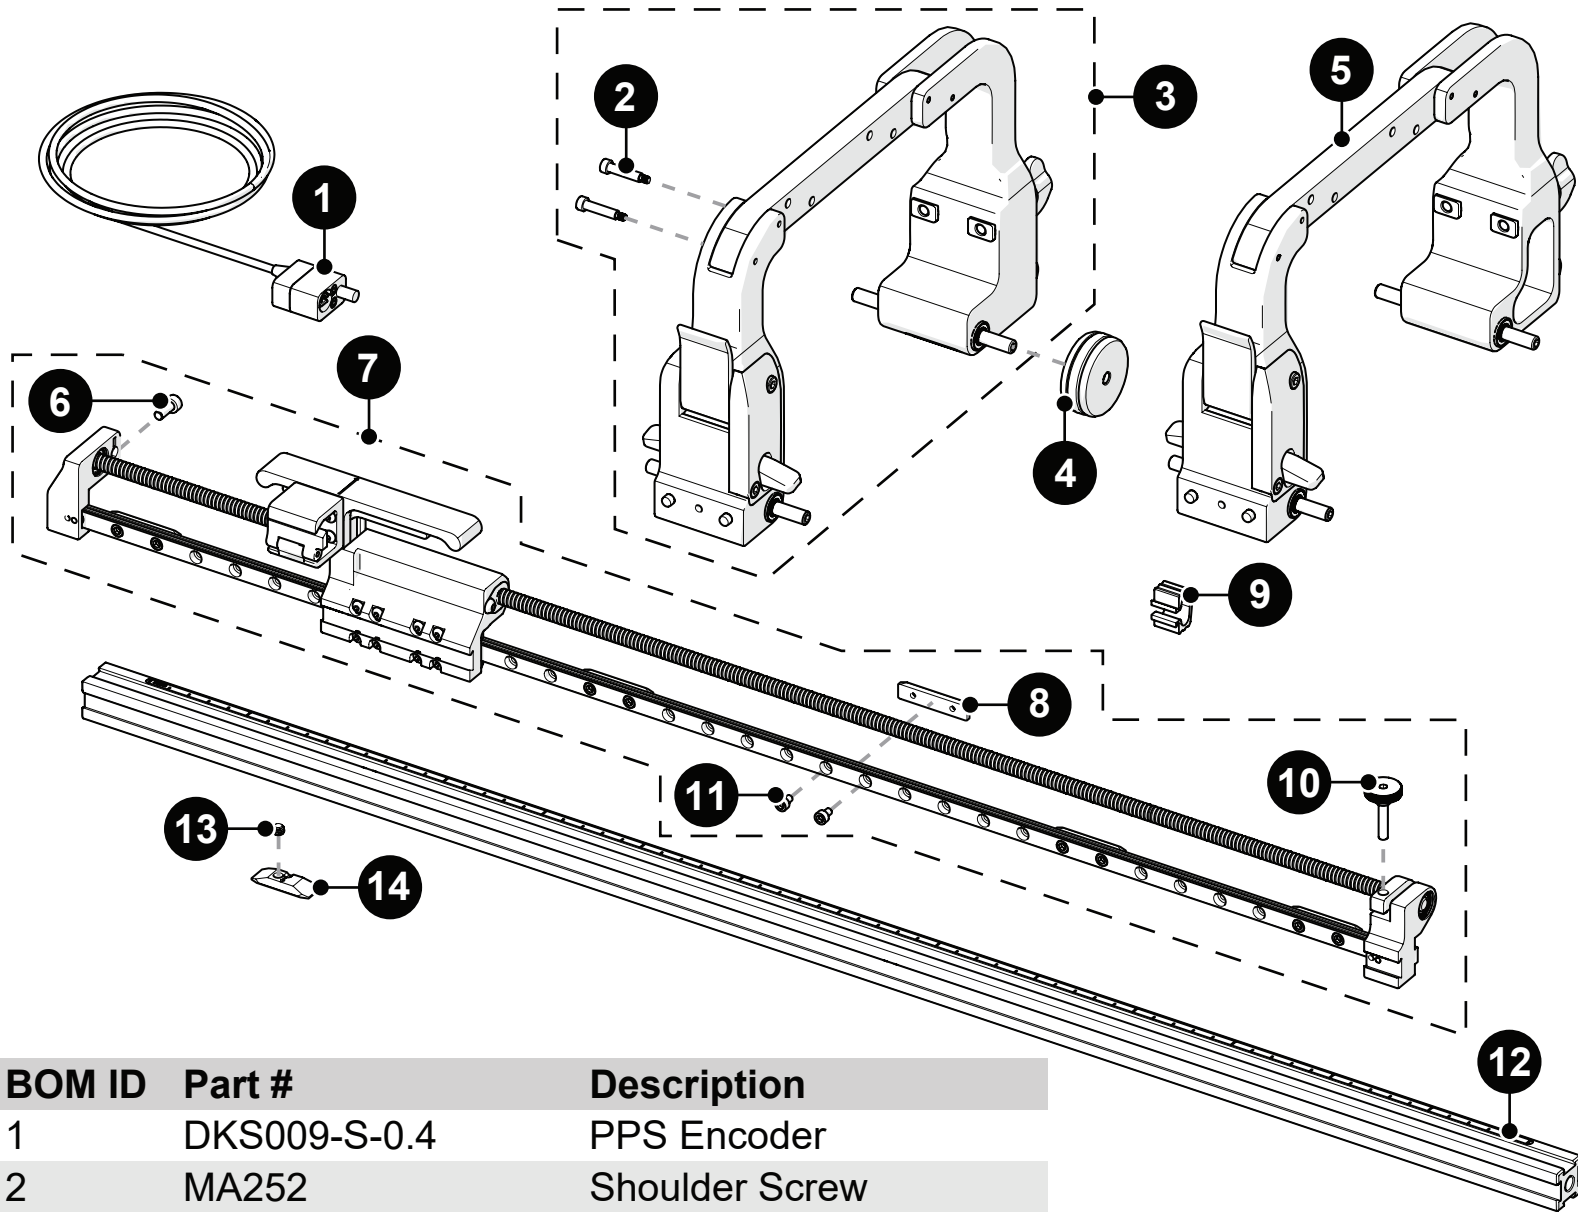

Spare Parts

STIX SCANNER

BGG008

BOM ID	Part #	Description
1	DKS009-S-0.4	PPS Encoder
2	MA252	Shoulder Screw
3	CES064-C	Corrosion Link: Extended
4	BTS031	Magnetic Wheel
5	CES068-C	Non-Encoded Corrosion Link: Extended
6	MD050-010	SHCS, M4x0.7 X 8 mm, SST
7	DKS010-58	Corrosion Slider
8	DK0020	Dovetail Nut
9	BG0091	Cable Clip
10	PH0104	Leadscrew Clamp Knob
11	DK0019	Screw, M3X4.5 SHCS, 3 mm
12	BGS067	Frame Bar with Ruler, 75 cm
13	MA254	SHSS, M4 x 0.7 x 3 mm, flat point, SST
14	CE0116	Index Nut