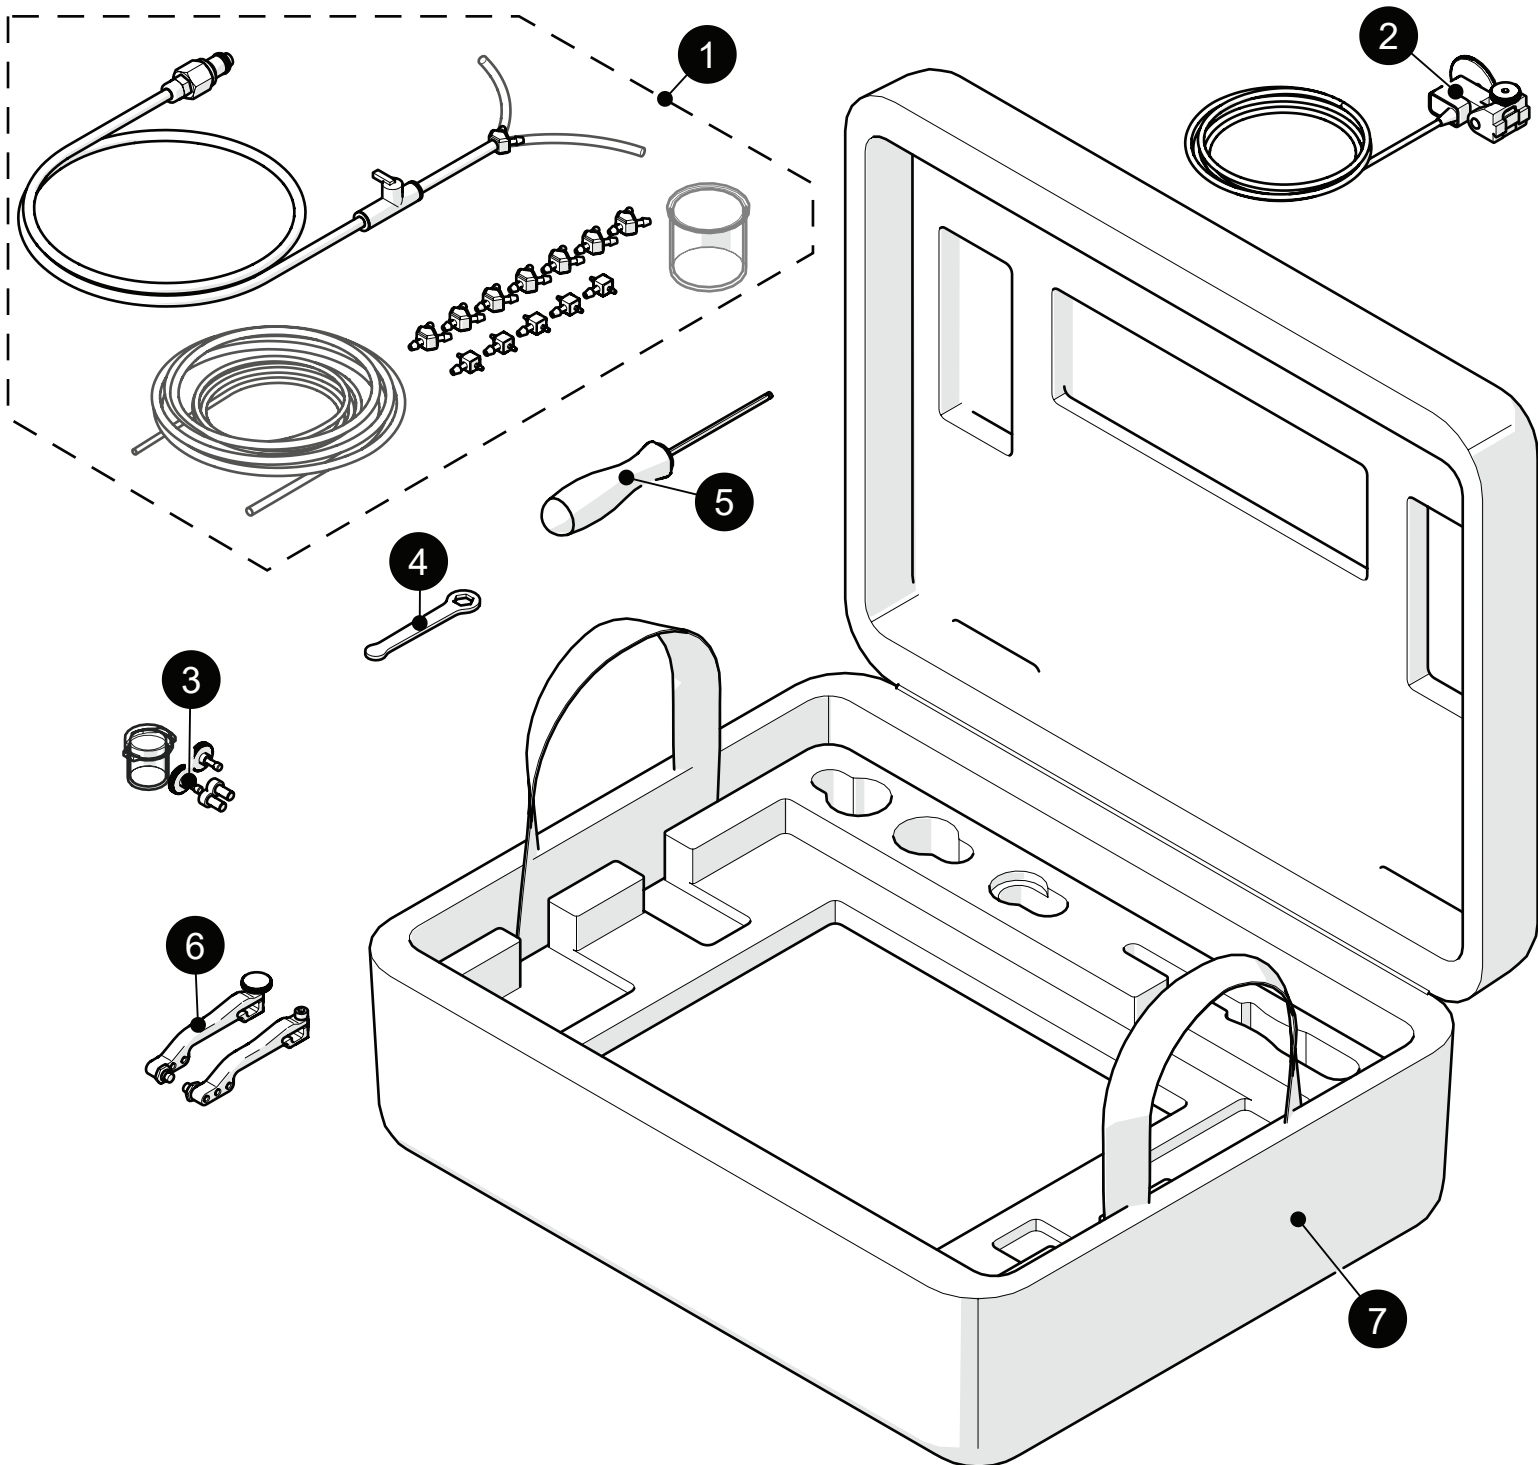

# Spare Parts

■ **STIX** KIT

BGG009 | BGG010

BOM ID	PART #	Description
1	CMG007	Irrigation Kit, 2-4 Probe
2	BGS053-X	Spring-Loaded Encoder ( <i>see Encoder Connector Type</i> )
3	PHG014	Probe Holder Spare Parts Kit
4	EA470	3/8 in Wrench
5	EA414	3 mm Hex Driver
6	PHG012-BYY	Probe Holder Arm Set: Long Drop Arms ( <i>see Pivot Button Style</i> )
7	BGA005	STIX Case