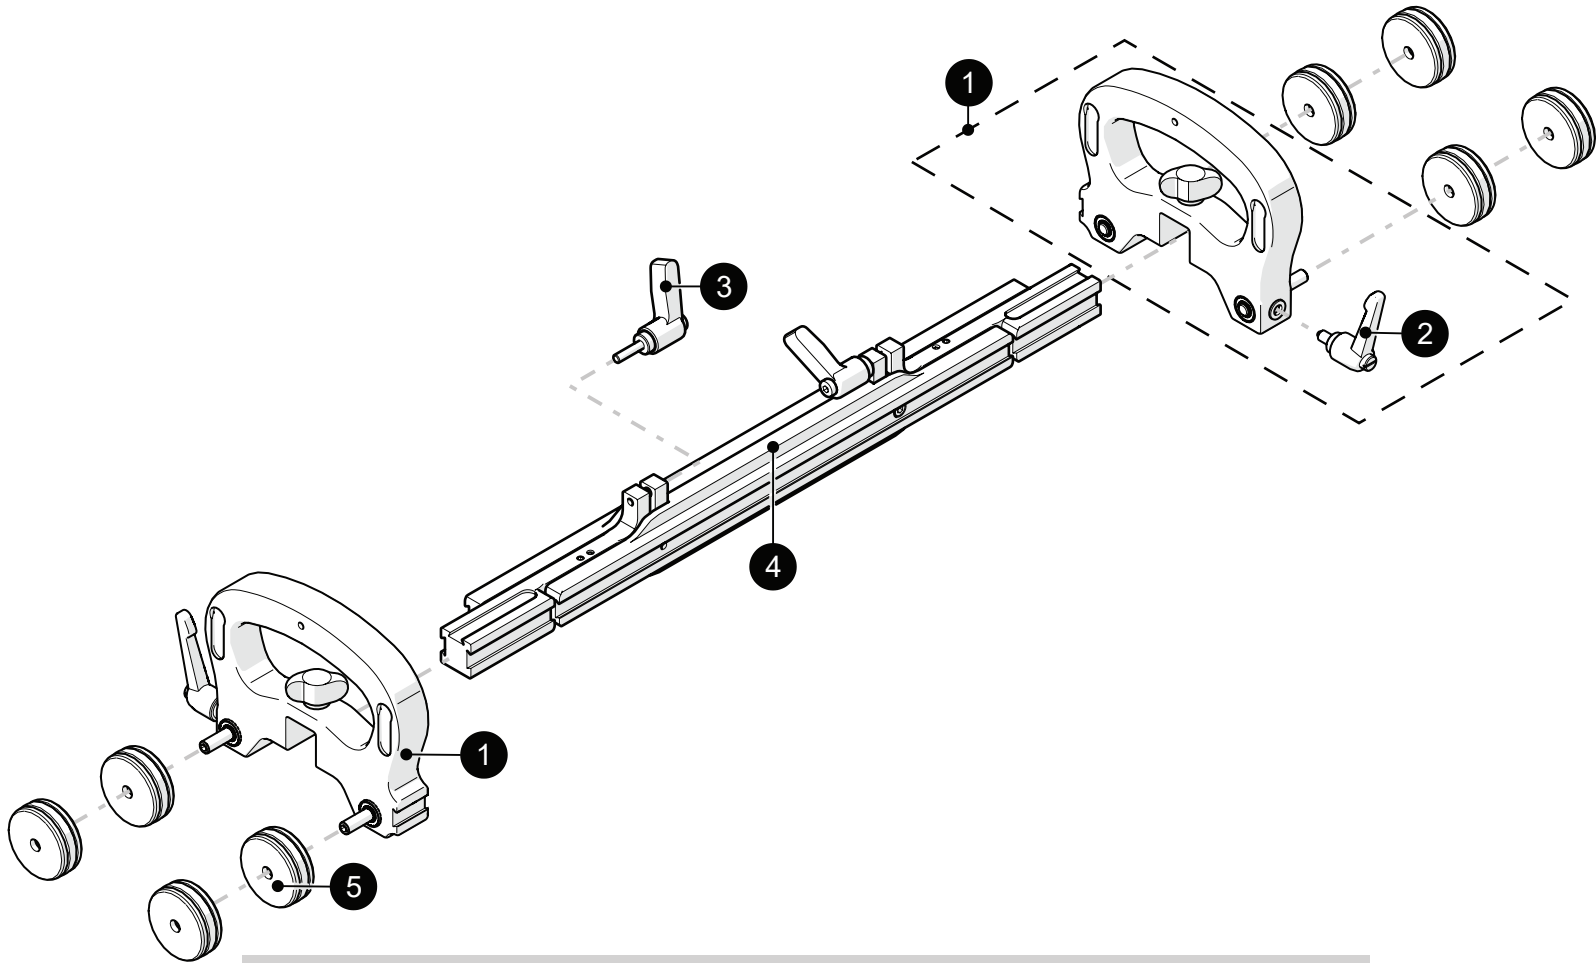

# Spare Parts

■ **STIX** SCANNER

BGG009 | BGG010

BOM ID	Part #	Description
1	BGS058	Wheel Block with Handles
2	BTS018	Brake Handle
3	EA342	Ratchet Lever
4	BGS065	Dual Pivot Frame Bar, 40 cm (15.74 in)
5	BTS031	Magnetic Wheel