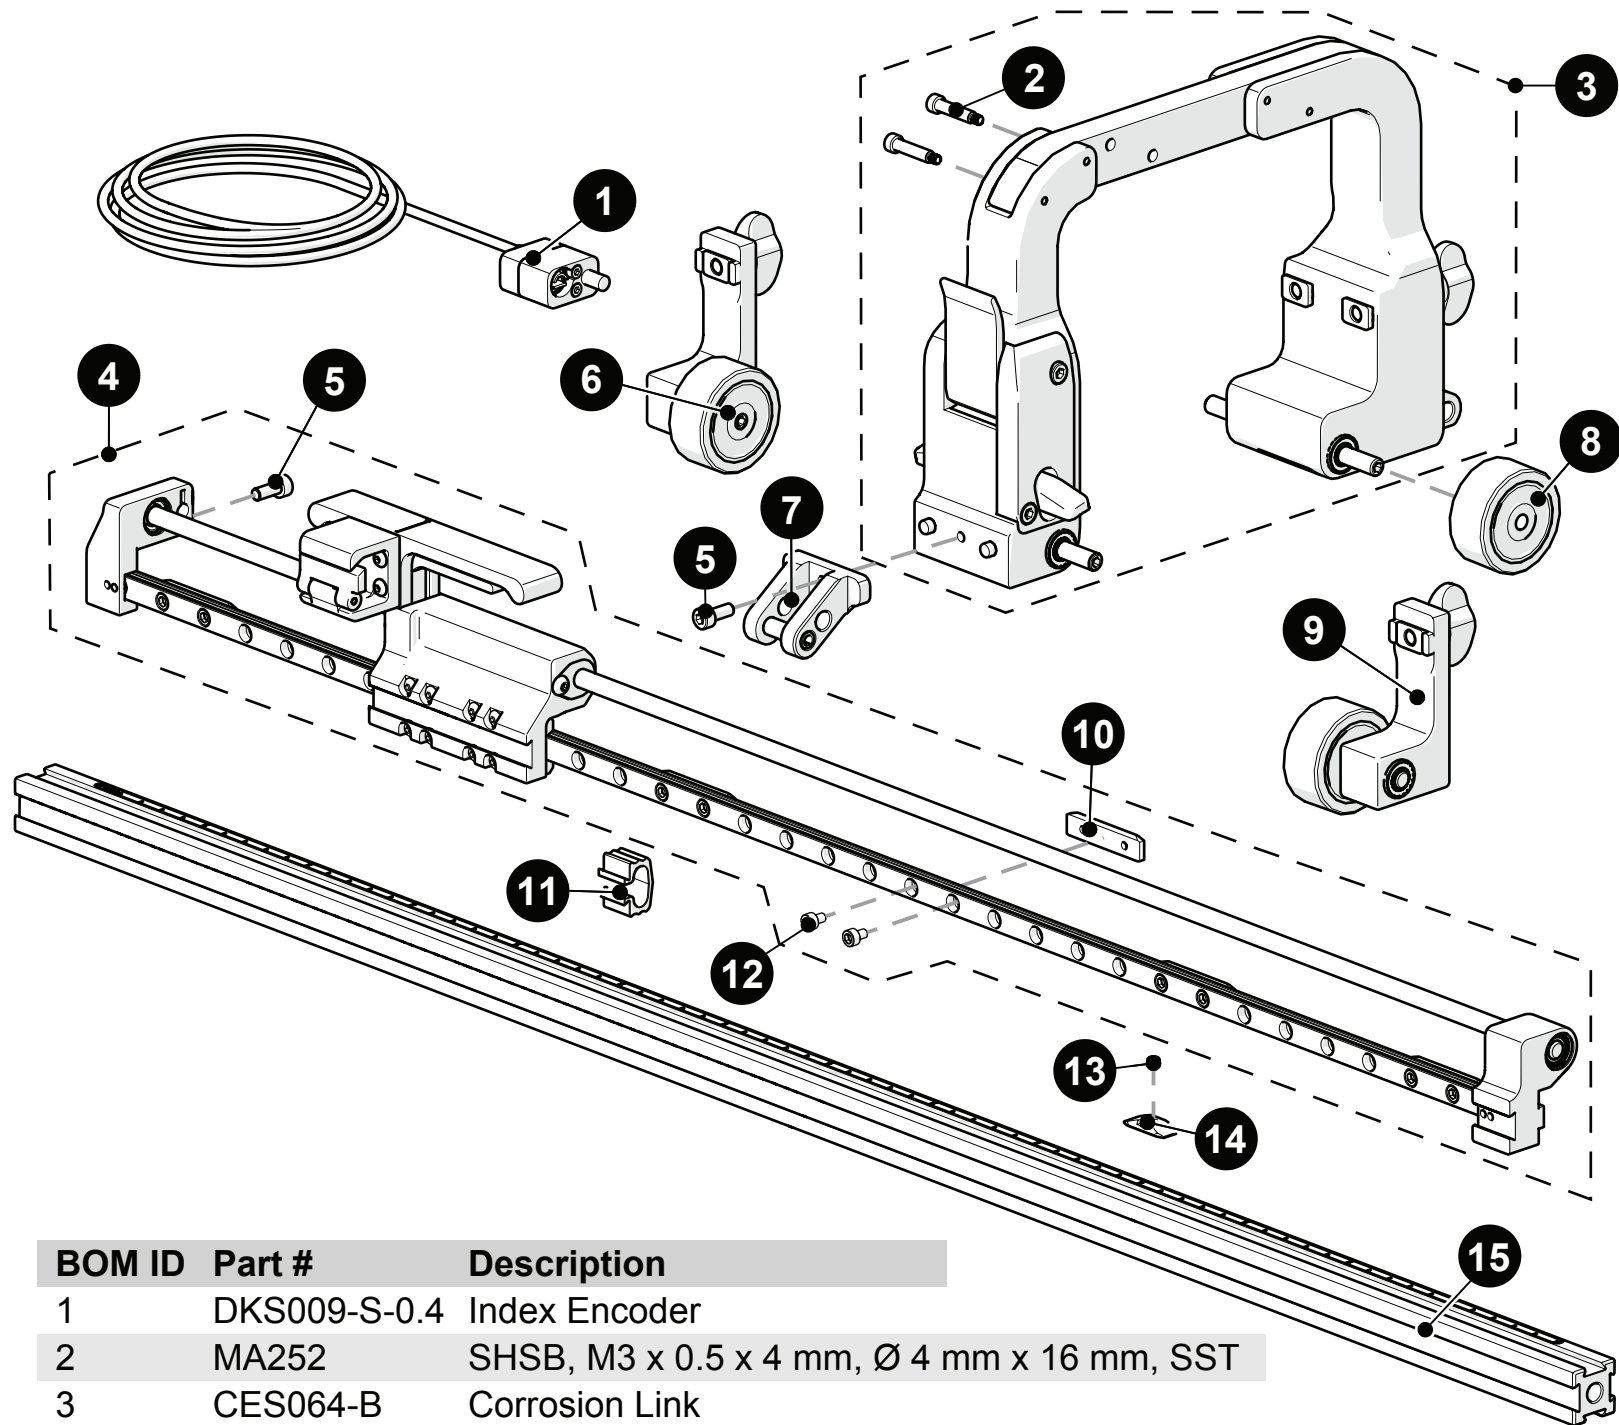

# Spare Parts

## ROTIX SCANNER

CEG027

JIREH.COM

BOM ID	Part #	Description
1	DKS009-S-0.4	Index Encoder
2	MA252	SHSB, M3 x 0.5 x 4 mm, Ø 4 mm x 16 mm, SST
3	CES064-B	Corrosion Link
4	DKS010-58	Corrosion Slider
5	MD050-010	SHCS, M4x0.7 X 10 mm, SST
6	CES053-R	Corrosion Scanner Stabilizer
7	CES013	Tail
8	CES012	Urethane Wheel
9	CES053-L	Corrosion Scanner Stabilizer
10	DK0020	Dovetail Nut
11	BG0091	Cable Clip
12	DK0019	SHCS, M3 x 0.5 x 4.5 mm, 3 mm hex, SST
13	MA254	SHSS, M4 x 0.7 x 3 mm, flat point, SST
14	CE0116	Index Nut
15	BG0090-75	Frame Bar with Ruler, 75 cm