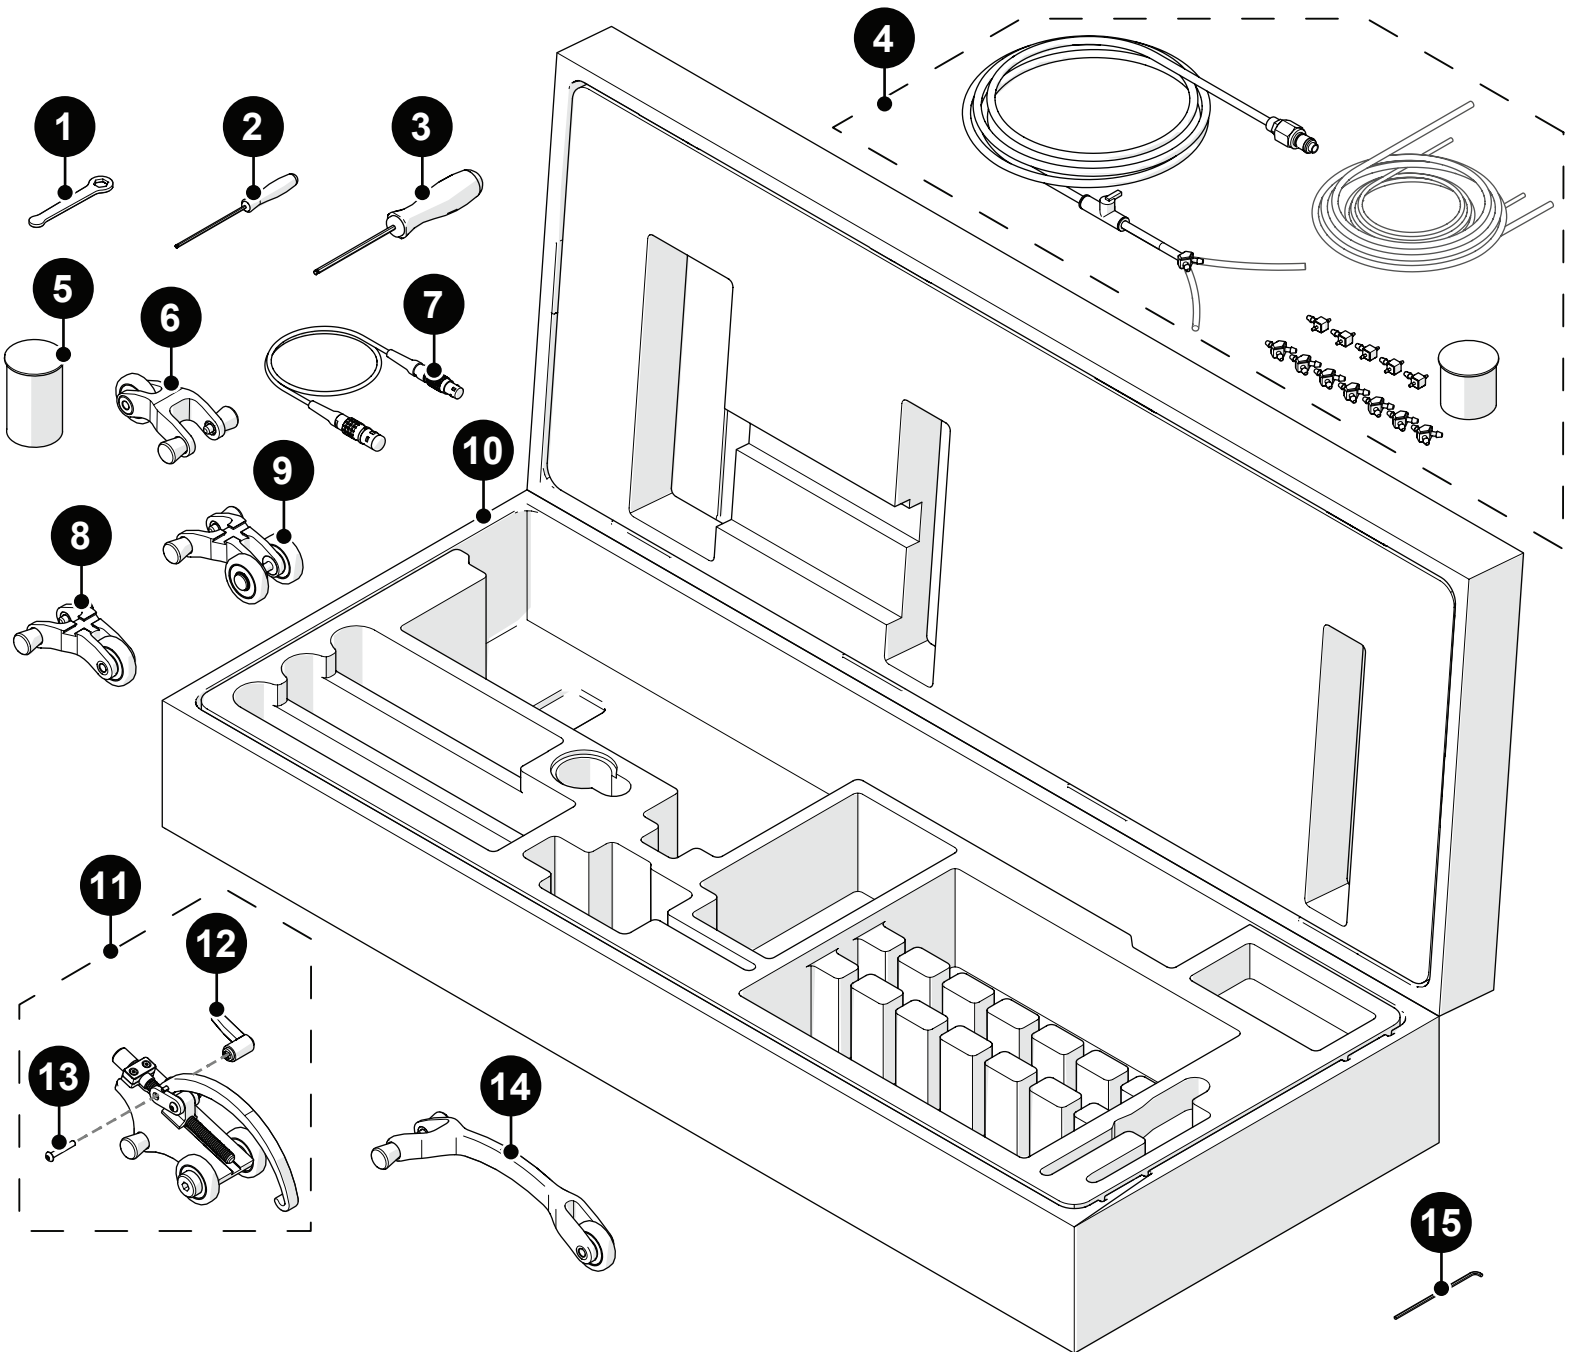

Spare Parts

■ ROTIX CORROSION CHAIN KIT

CEG027

BOM ID	Part #	Description
1	EA470	3/8 in Wrench
2	EA476	Hex Driver: 2 mm (0.0078 in)
3	EA414	Hex Driver: 3 mm (0.118 in)
4	CMG007	Irrigation Kit, 2-4 probe
5	CEG029	Corrosion Scanner Spare Parts Kit
6	CES002	Short Link: single wheel
7	UMA026-X-05	J100 Encoder Cable (see Encoder Connector Type)
8	CES024	Short Link with Dovetail: single wheel
9	CES003	Catch Link (Red): single wheel
10	CEA022	ROTIX Corrosion Case
11	CES005	Buckle: single wheel
12	CE0015	Ratchet Lever
13	MD073-025	BHCS, M4x0.7 X 25 mm, SST
14	CES009	Long Link: single wheel
15	CE0137	Short 2 mm Hex Wrench