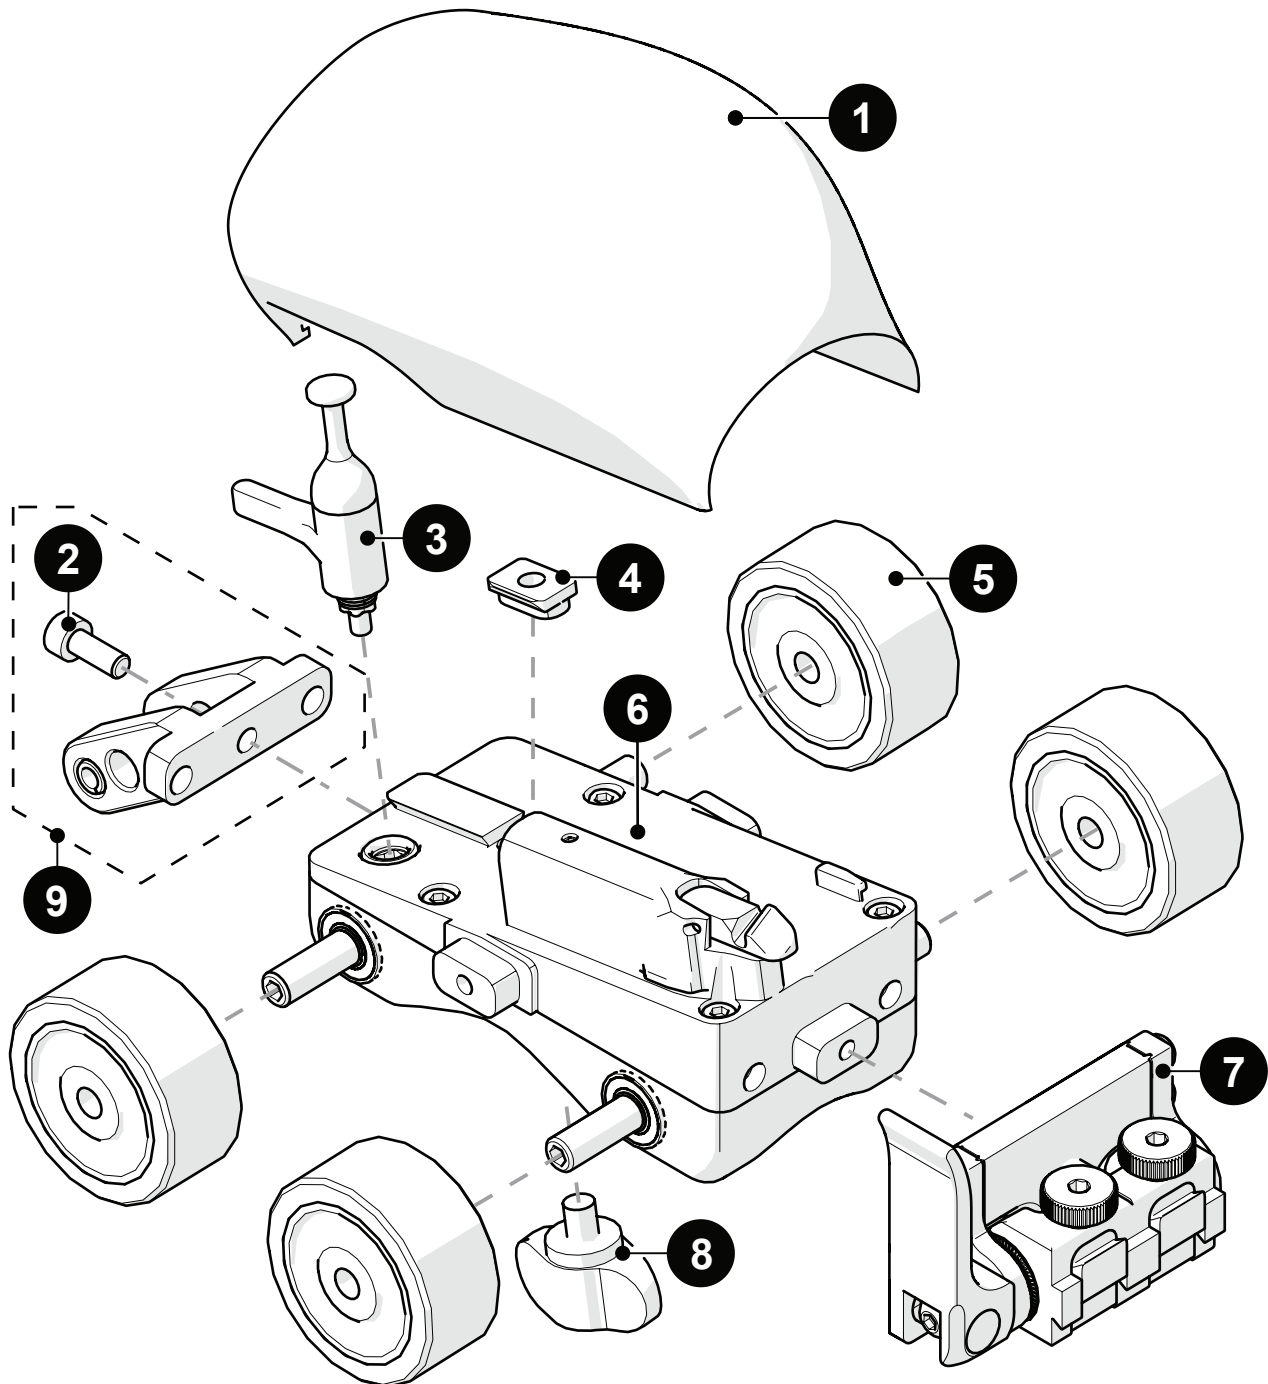

Spare Parts

■ ROTIX CART

CEG002 | CEG011

BOM ID	Part #	Description
1	BT0150	Handle
2	MD050-010	SHCS, M4x0.7 X 10 mm, SST
3	BTS046	Brake handle
4	BT0014	Dovetail nut
5	CES012	Urethane wheel
6	BTS045	Base cart
7	BTS040	MICROBE/ROTIX front pivot
8	BT0069	Mini wing knob, M5 x 0.8 x 6 mm, SST
9	CEG042	ROTIX tail