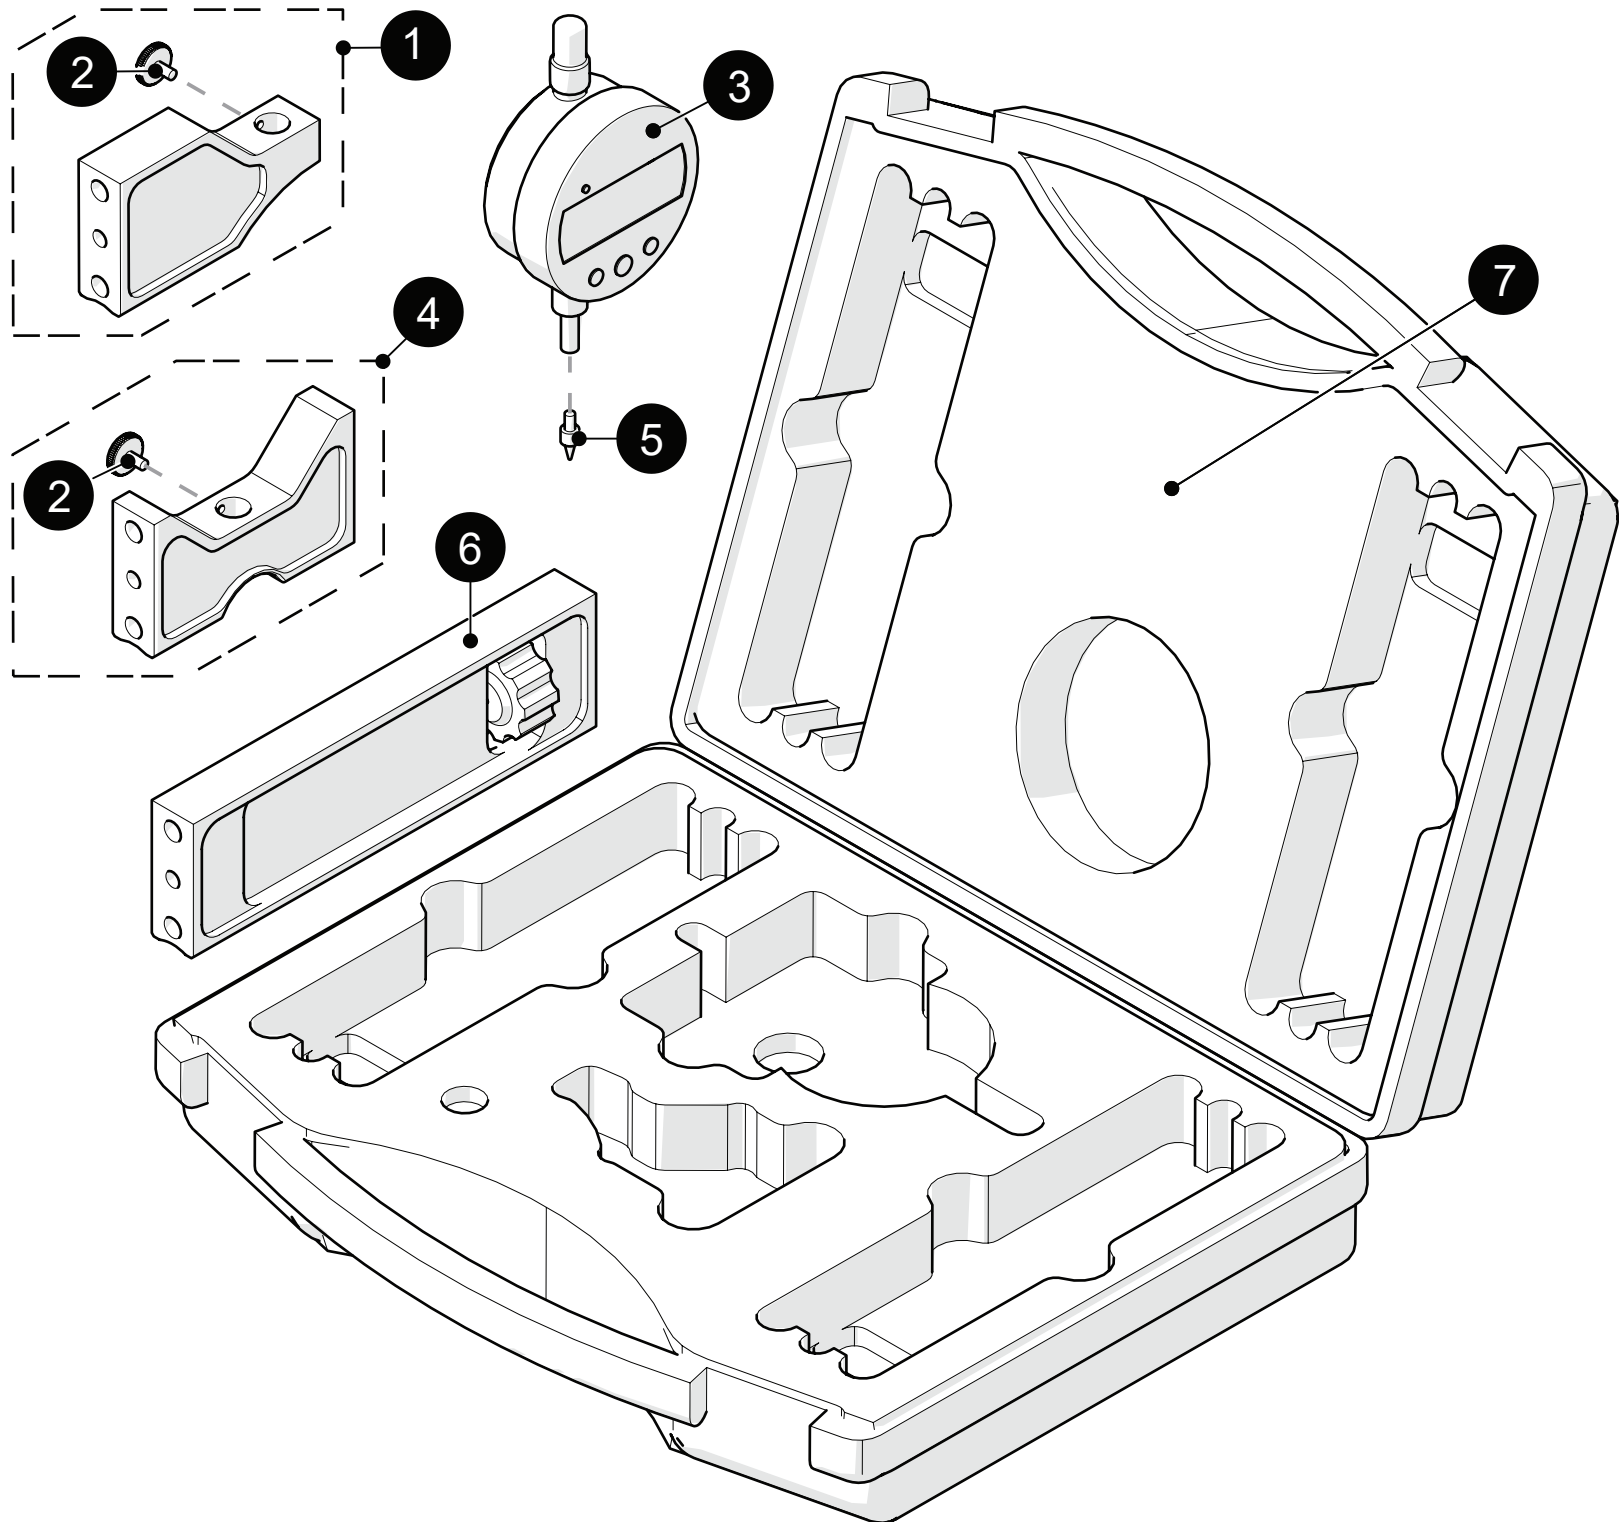

Spare Parts

■ PIT GAGE CLASSIC

PGA001

BOM ID	Part #	Description
1	PGS011	Classic Blind Side Base, 7.6 cm (3 in)
2	EA178	Knurled knob, M3 x 0.5 x 6 mm, SST
3	EA111	Digital Indicator, 0° - 0.5°
4	PGS010	Classic Centre Base, 7.6 cm (3 in)
5	EA179	Indicator Tip
6	PGS002	Classic Extension Arm, 152 mm (6 in)
7	PGA002	Classic Pit Gage Case with Foam