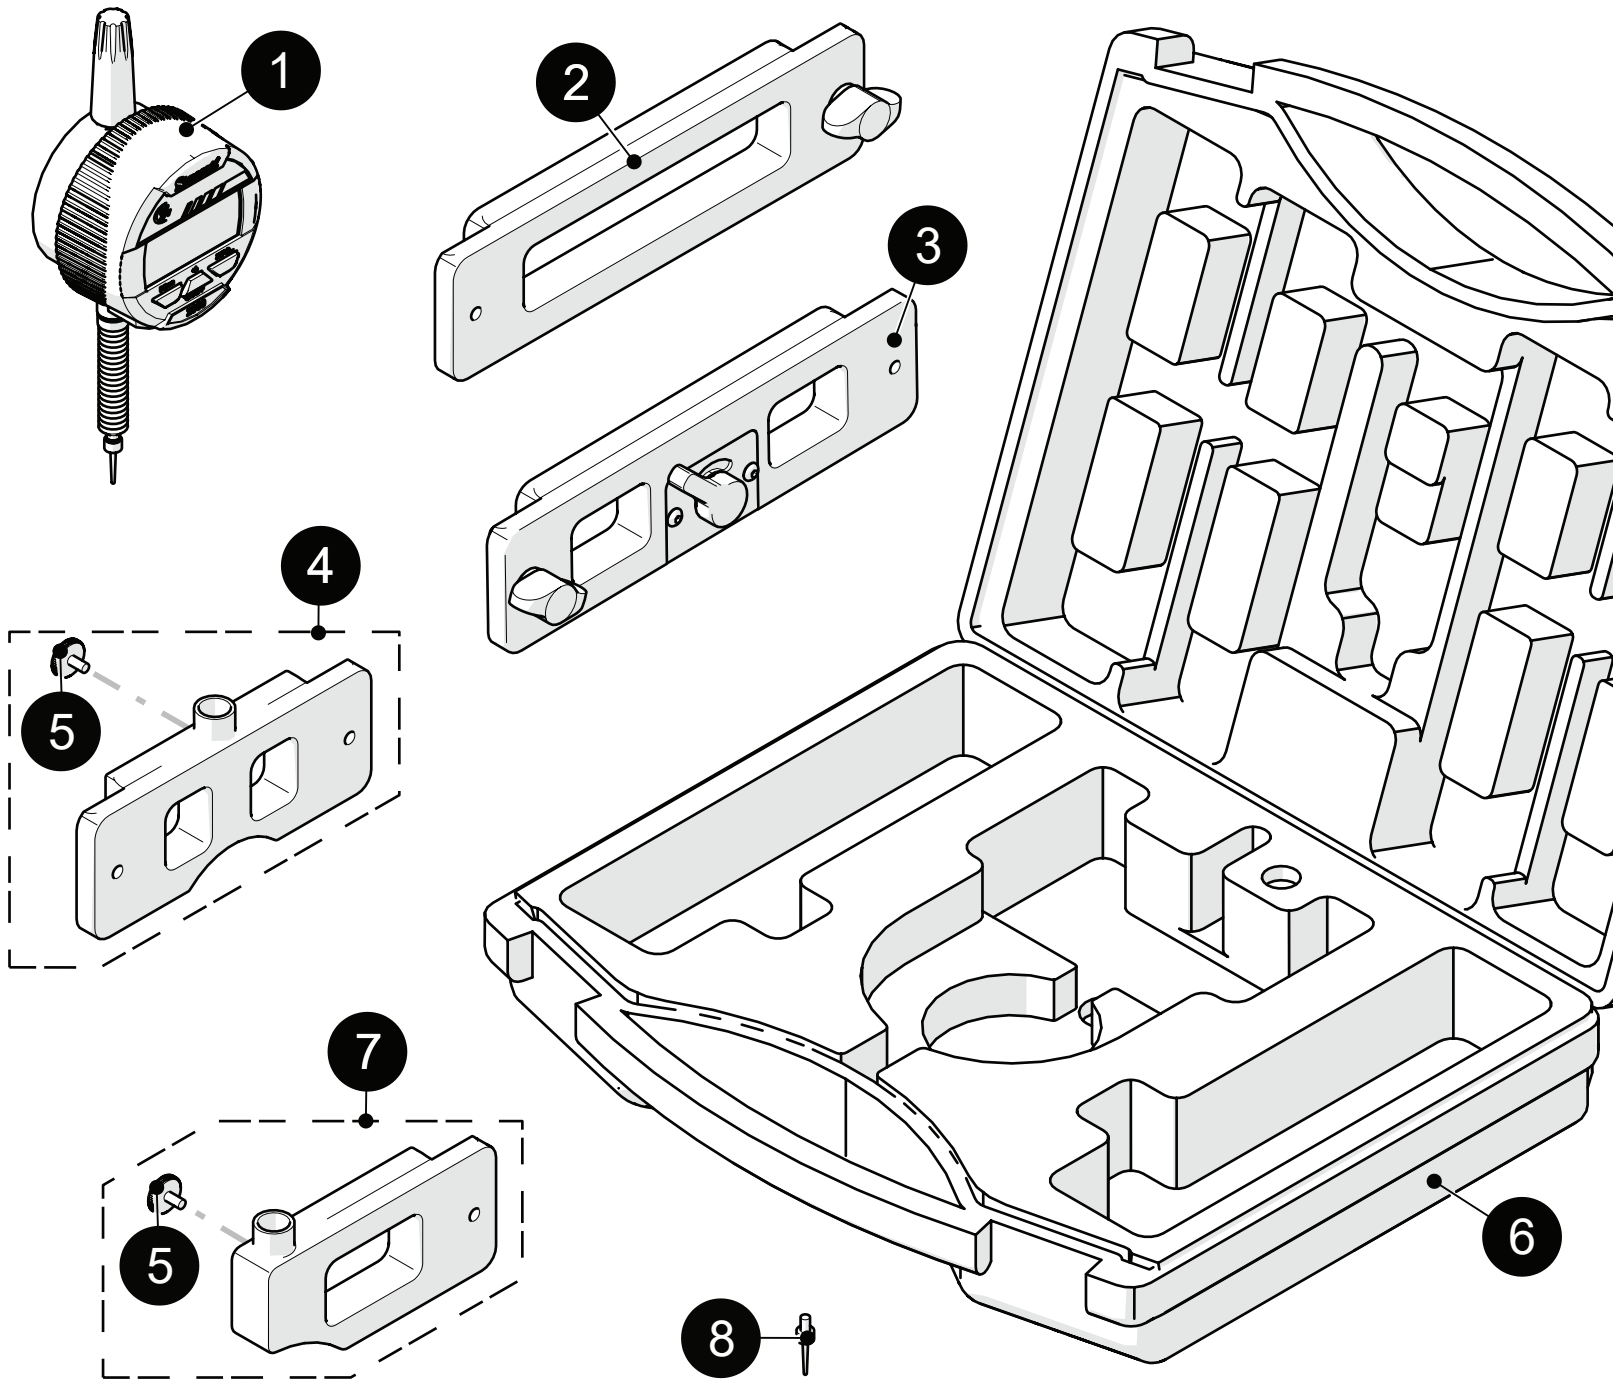

Spare Parts

■ PIT GAGE

PGG002 | PGG003 | PGG004

BOM ID	Part #	Description
1	PGS008	Digital Indicator: 0° - 1.0°, Rotating Face
2	PGS004	Extension Arm
3	PGS005-X	Magnetic Extension Arm (<i>L or R available</i>)
4	PGS006	Centre Base
5	EA178	Knurled Knob, M3 x 0.5 x 6 mm, SST
6	PGA005	Pit Gage Case with Foam
7	PGS007	Blind Side Base
8	EA179	Indicator Tip