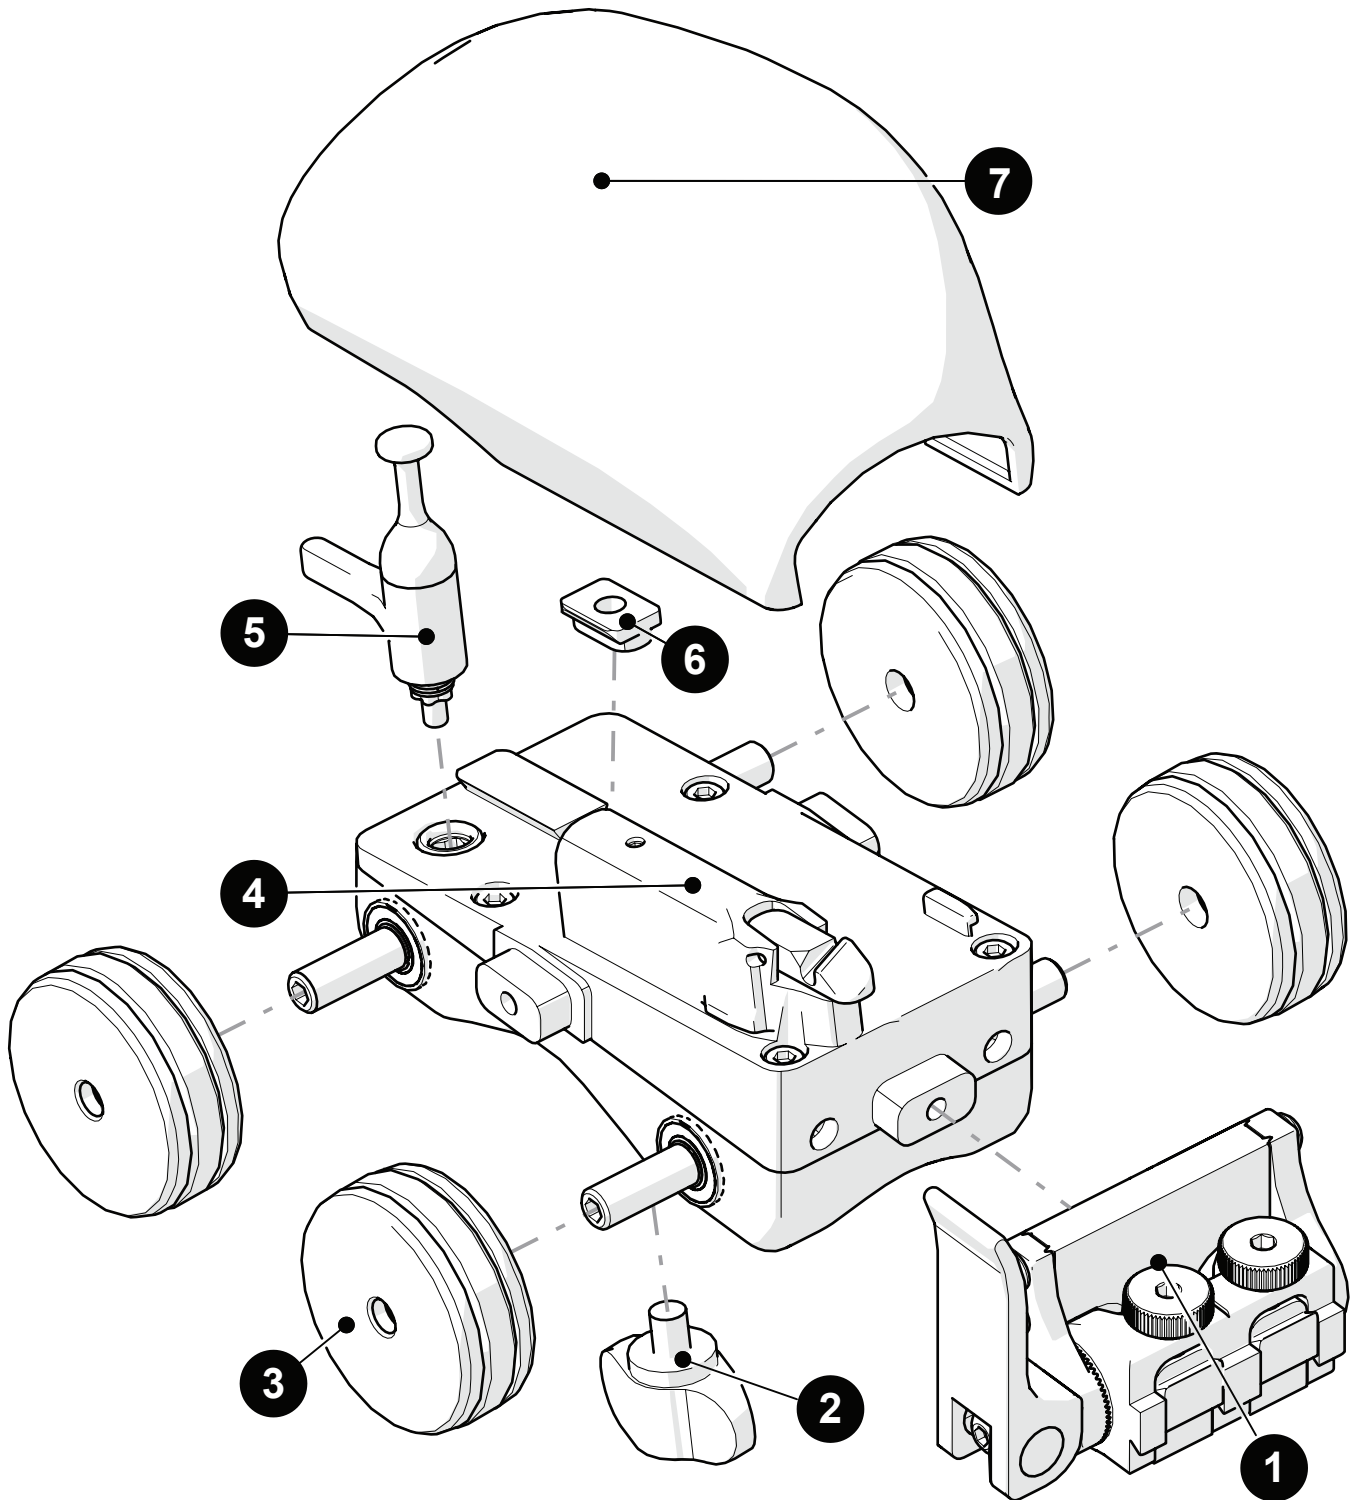

MICROBE CART

BTG005 | BTG006 | BTG007 | BTG013

JIREH.COM

BOM ID	Part #	Description
1	BTS040	MICROBE/ROTIX Front Pivot
2	BT0069	Mini Wing Knob, M5 x 0.8 x 6 mm, SST
3	BTS031	Magnetic Wheel
4	BTS045	Base Cart
5	BTS046	Brake Handle
6	BT0014	Dovetail Nut
7	BT0150	Handle