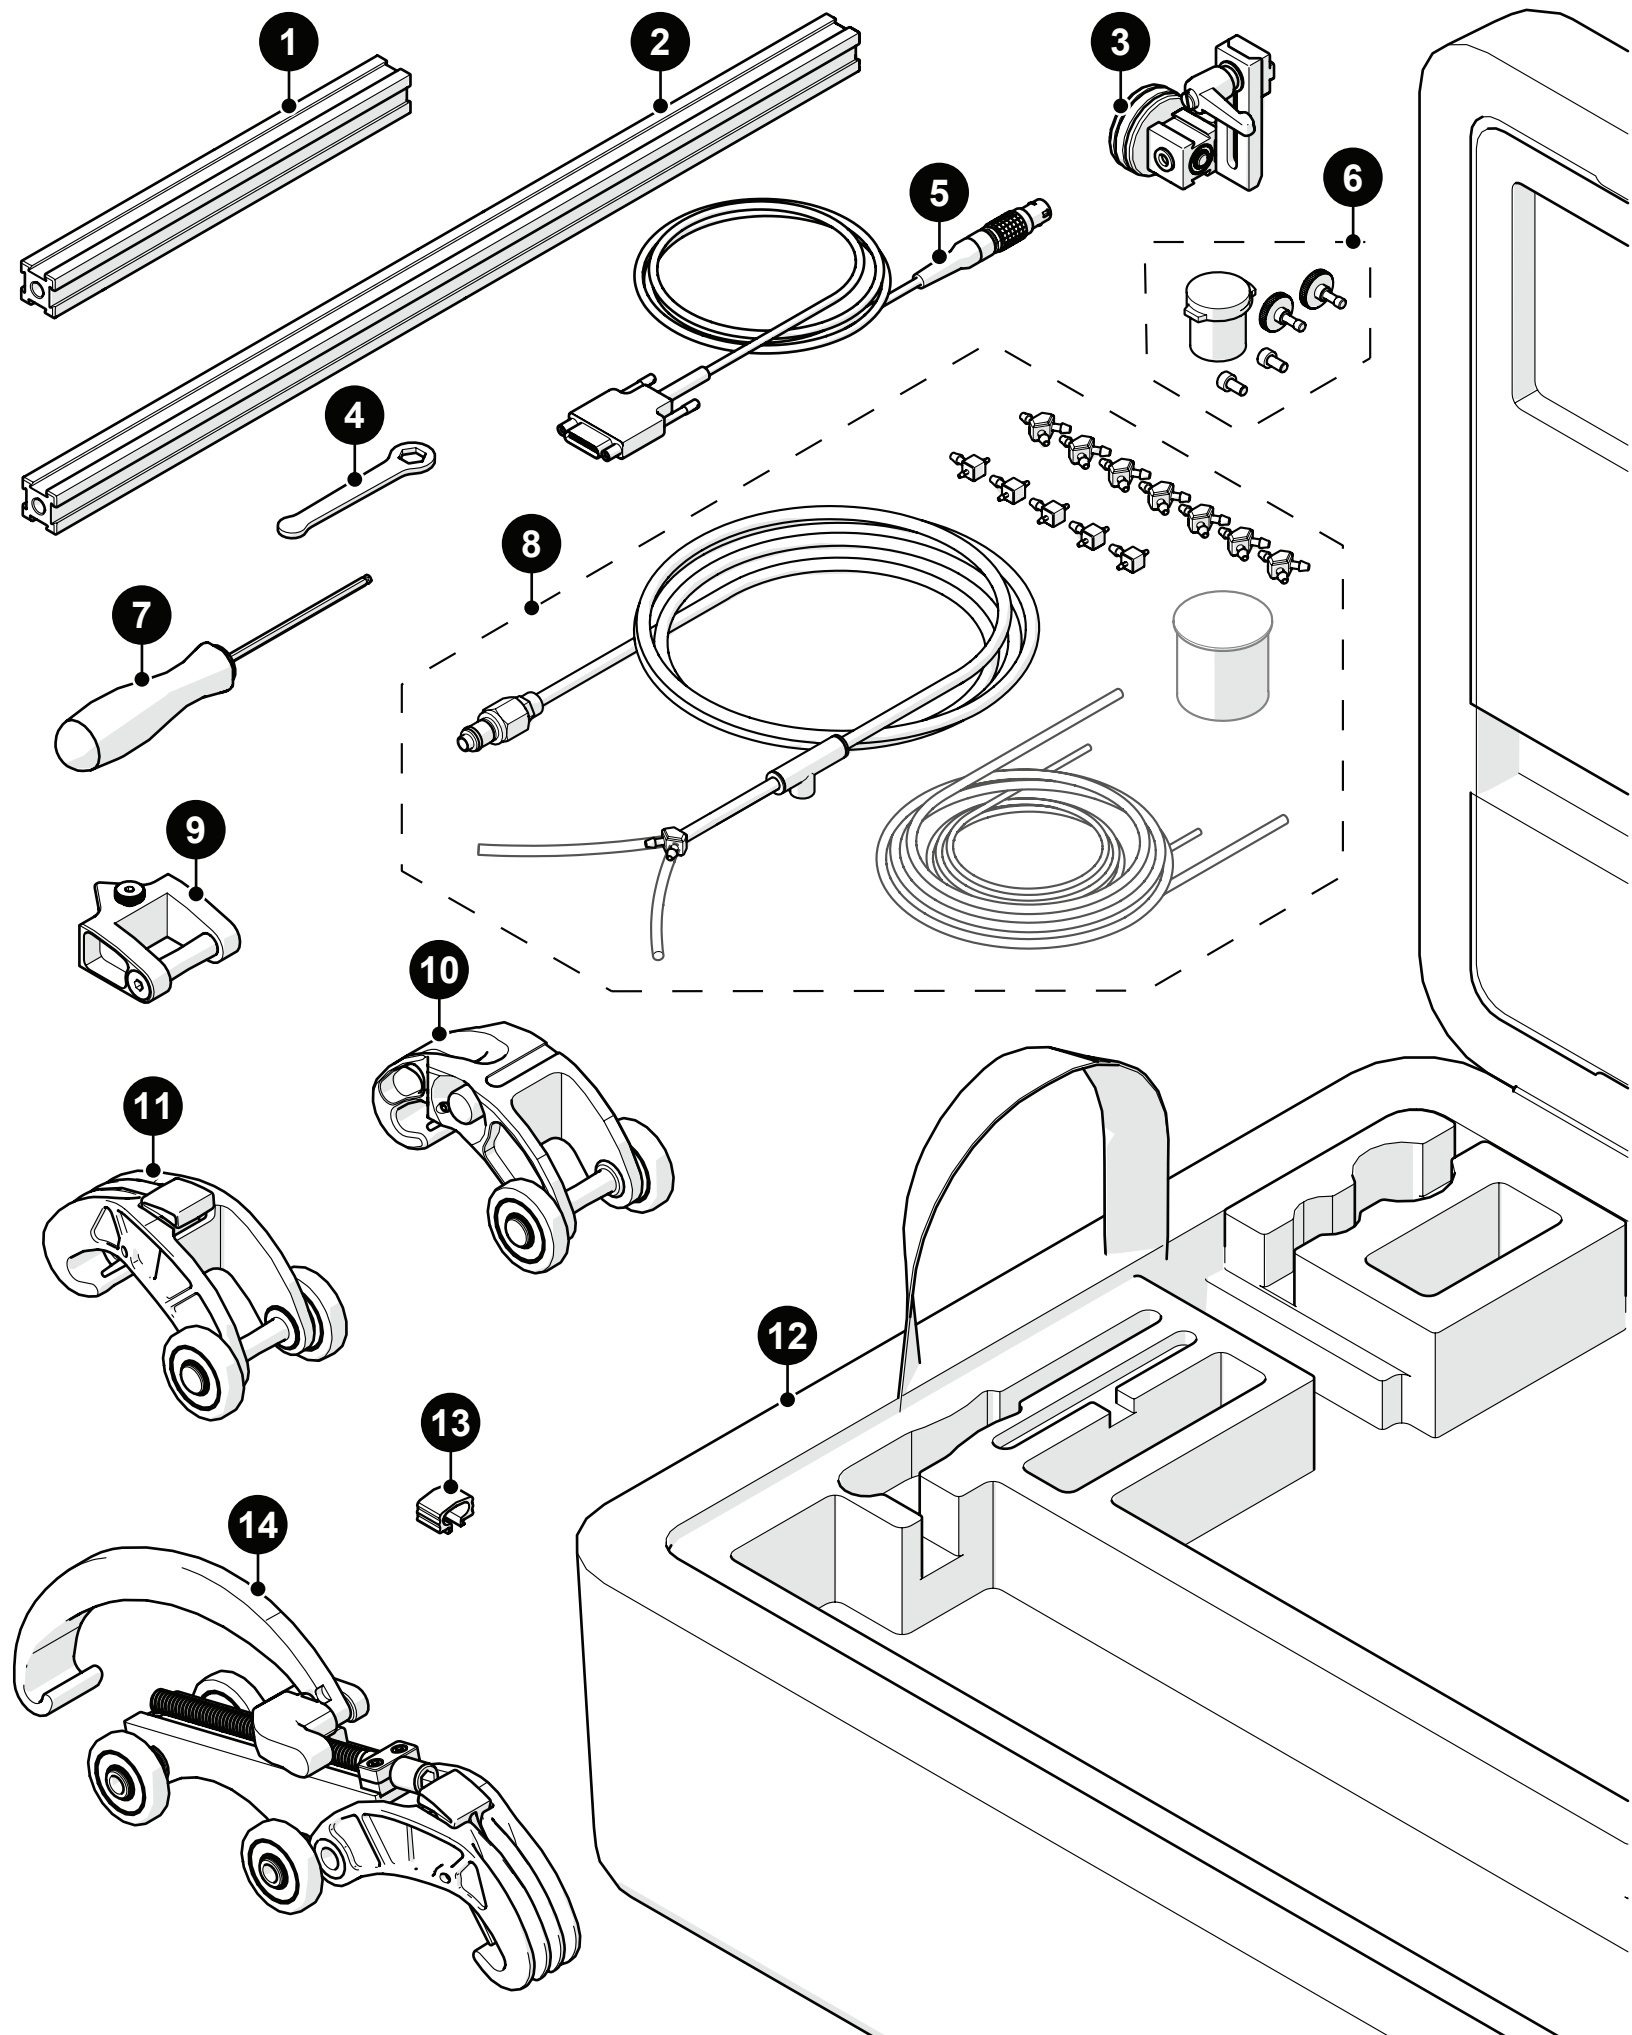

Spare Parts

■ ROTIX

CEG043 | CEG044

Edmonton Office: 780.922.4534
Houston Office: 832.564.0626
Rotterdam Office: +31 85 002 0801

Email: info@jireh.com
Web: jireh.com

JIREH

Spare Parts

CEG043 | CEG044

BOM ID	Part #	Description
1	BG0038-20	Frame bar, 20 cm
2	BG0038-45	Frame bar, 45 cm
3	BTS049	Stabilizer wheel (<i>see Stabilizer Wheel</i>)
4	EA470	10 mm (<i>3/8 in</i>) wrench
5	UMA026-X	J100 encoder cable (<i>see Encoder Connector Type</i>)
6	PHG014	2 probe spare parts kit
7	EA414	Hex driver, 3 mm (<i>0.118 in</i>)
8	CMG007	Irrigation kit, 2-4 probe
9	CES096	QuickLink mounting bracket
10	EES011	Dovetail QuickLink
11	EES004	QuickLink
12	CEA036	ROTIX case
13	BG0091	Cable clip
14	EES014	QuickLink buckle

Encoder Connector Type

Connector Type	Company/Instrument	Connector Type	Company/Instrument
B	Olympus OmniScan MX Zetec Topaz	G	Sonotron Isonic 25xx
C	Olympus Focus LT Zetec Z-Scan Eddyfi Ectane 2	U	Sonatest Veo / Prisma
E	Olympus OmniScan SX/MX2/X3 M2M MANTIS/GEKKO LEMO	V	Pragma PAUT
F	TD (<i>Technology Design</i>)	AD	Sonatest Veo / Prisma - Single Axis

NOTE: Additional encoder connector types available. Contact JIREH for more information.