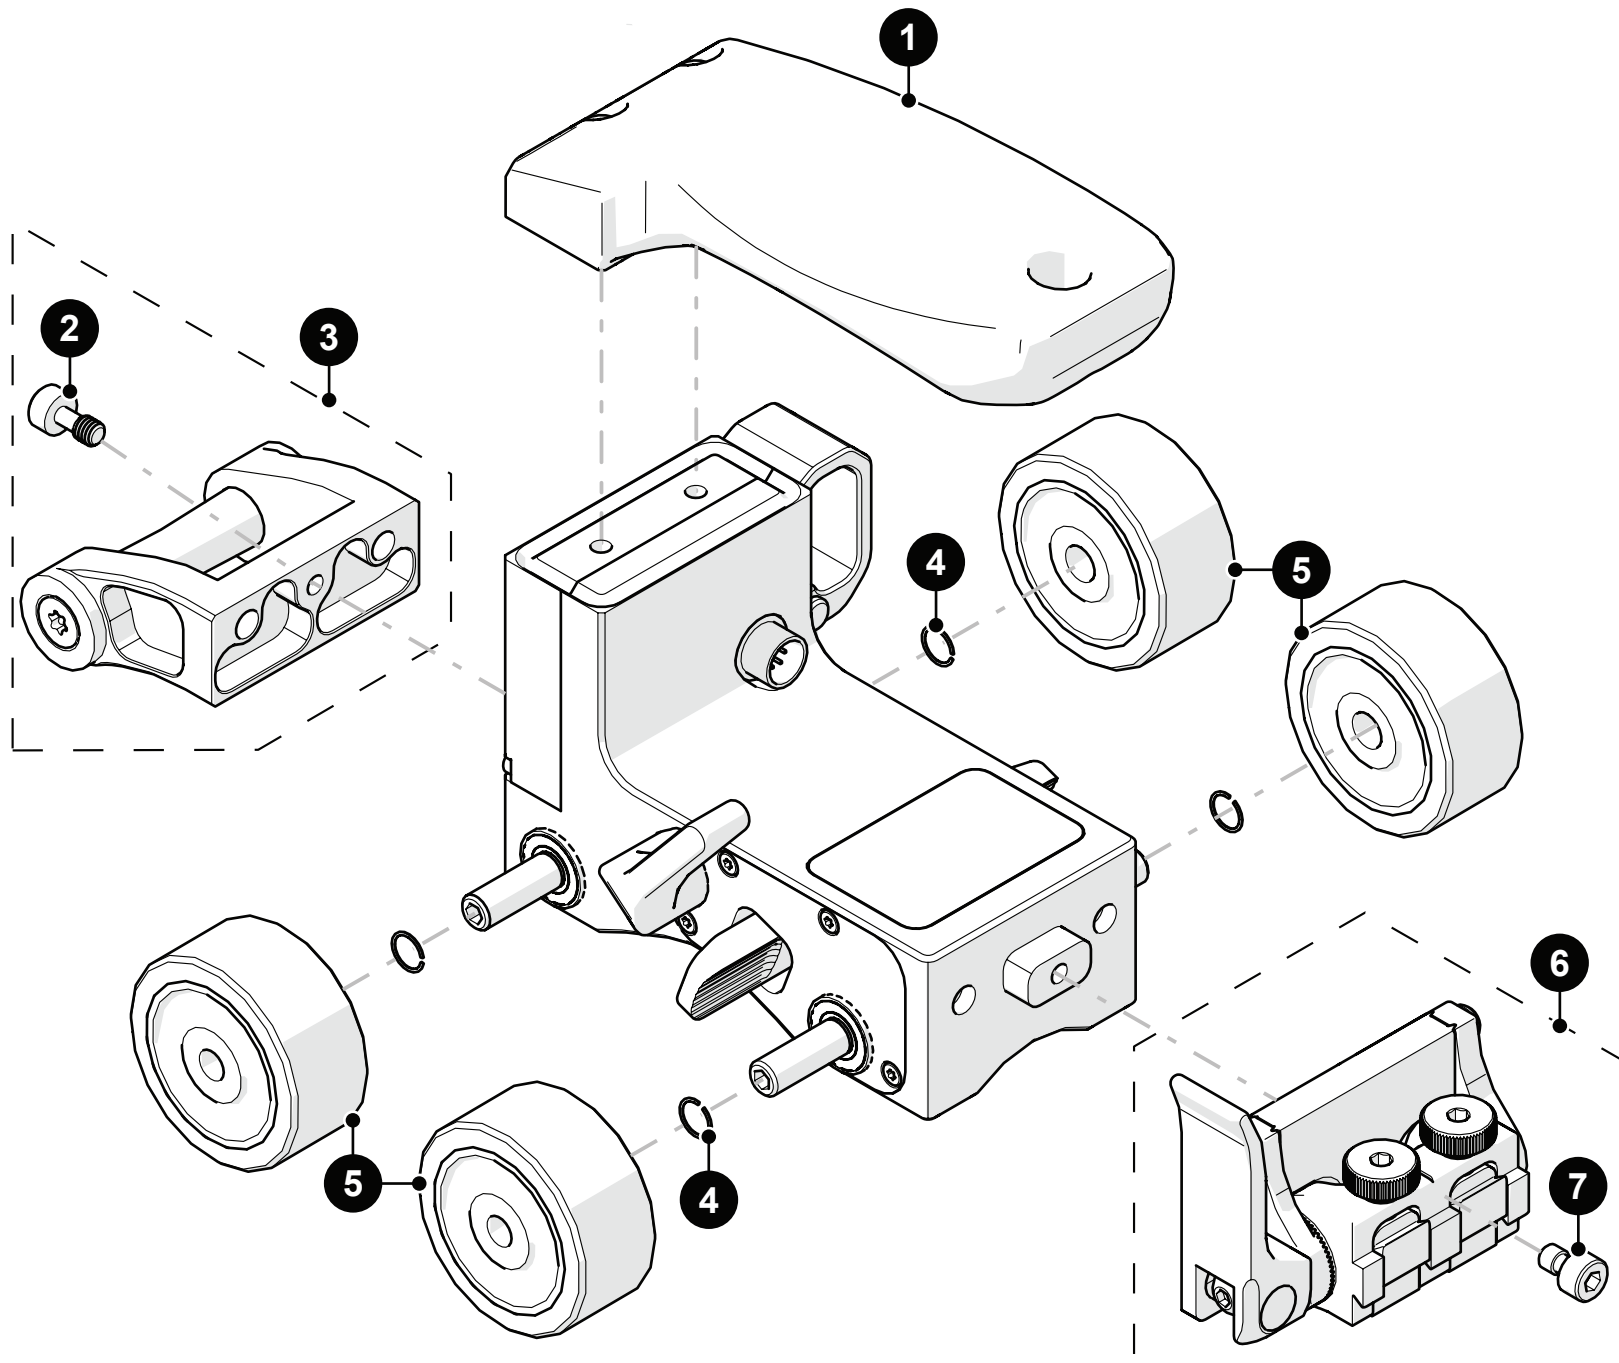

Spare Parts

■ ROTIX

CEG043 | CEG044

BOM ID	Part #	Description
1	BTS058	MICROBE/ROTIX handle
2	MA385	COVER BOLT, M4x8 (4mm THD LENGTH) SHCS TYPE, SST
3	CES095	QuickLink tail
4	MA042	Axle retaining ring - 6mm
5	CES012	Non-magnetic wheel
6	BTS040	MICROBE/ROTIX front pivot
7	MA222	COVER BOLT, M4x6 (3mm THD LENGTH) SHCS TYPE, SST

BOM ID	Part #	Description
1	BG0038-20	Frame bar, 20 cm
2	BG0038-45	Frame bar, 45 cm
3	BTS049	Stabilizer wheel (<i>see Stabilizer Wheel</i>)
4	EA470	10 mm (<i>3/8 in</i>) wrench
5	UMA026-X	J100 encoder cable (<i>see Encoder Connector Type</i>)
6	PHG014	2 probe spare parts kit
7	EA414	Hex driver, 3 mm (<i>0.118 in</i>)
8	CMG007	Irrigation kit, 2-4 probe
9	CES096	QuickLink mounting bracket
10	EES011	Dovetail QuickLink
11	EES004	QuickLink
12	CEA036	ROTIX case
13	BG0091	Cable clip
14	EES014	QuickLink buckle

Frame Bar

Part #	Length	Part #	Length
BG0038-05	5 cm (1.97 in)	BG0038-10	10 cm (3.94 in)
BG0038-15	15 cm (5.91 in)	BG0038-20	20 cm (7.87 in)
BG0038-25	25 cm (9.84 in)	BG0038-30	30 cm (11.81 in)
BG0038-35	35 cm (13.78 in)	BG0038-40	40 cm (15.75 in)
BG0038-45	45 cm (17.72 in)	BG0038-50	50 cm (19.69 in)
BG0038-55	55 cm (21.65 in)		