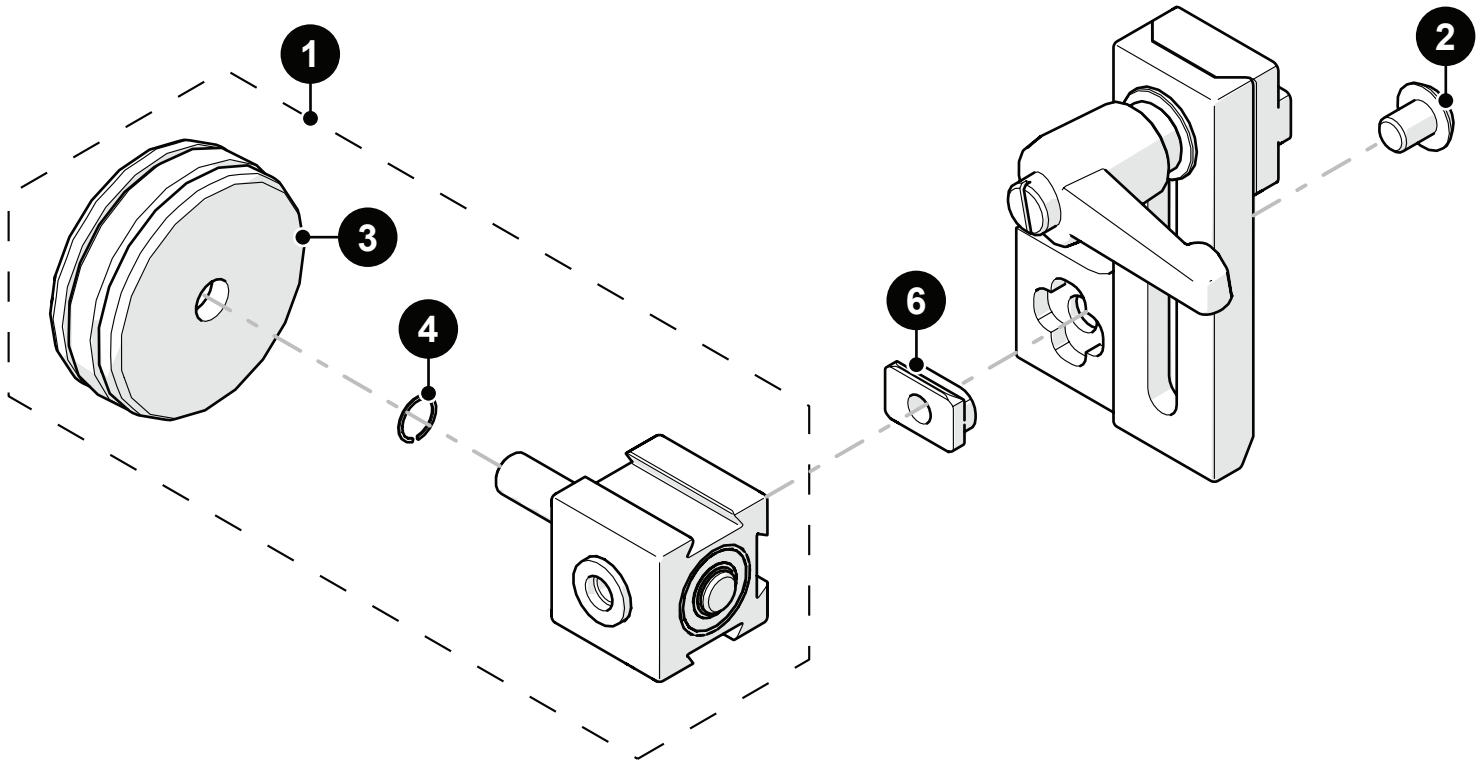

BOM ID	Part #	Description
1	BG0038-20	Frame bar, 20 cm
2	BG0038-45	Frame bar, 45 cm
3	BTS049	Stabilizer wheel (<i>see Stabilizer Wheel</i>)
4	EA470	10 mm (<i>3/8 in</i>) wrench
5	UMA026-X	J100 encoder cable (<i>see Encoder Connector Type</i>)
6	PHG014	2 probe spare parts kit
7	EA414	Hex driver, 3 mm (<i>0.118 in</i>)
8	CMG007	Irrigation kit, 2-4 probe
9	CES096	QuickLink mounting bracket
10	EES011	Dovetail QuickLink
11	EES004	QuickLink
12	CEA036	ROTIX case
13	BG0091	Cable clip
14	EES014	QuickLink buckle

NOTE: Additional encoder connector types available. Contact JIREH for more information.

Spare Parts

■ ROTIX

Stabilizer Wheel

BOM ID	Part #	Description
1	BGS008	Magnetic Wheel Block
2	MD074-006	BHCS, M5x0.8 X 6mm, SST
3	BTS031	Magnetic wheel
4	MA042	Axle retaining ring - 6mm

Frame Bar

Part #	Length	Part #	Length
BG0038-05	5 cm (1.97 in)	BG0038-10	10 cm (3.94 in)
BG0038-15	15 cm (5.91 in)	BG0038-20	20 cm (7.87 in)
BG0038-25	25 cm (9.84 in)	BG0038-30	30 cm (11.81 in)
BG0038-35	35 cm (13.78 in)	BG0038-40	40 cm (15.75 in)
BG0038-45	45 cm (17.72 in)	BG0038-50	50 cm (19.69 in)
BG0038-55	55 cm (21.65 in)		