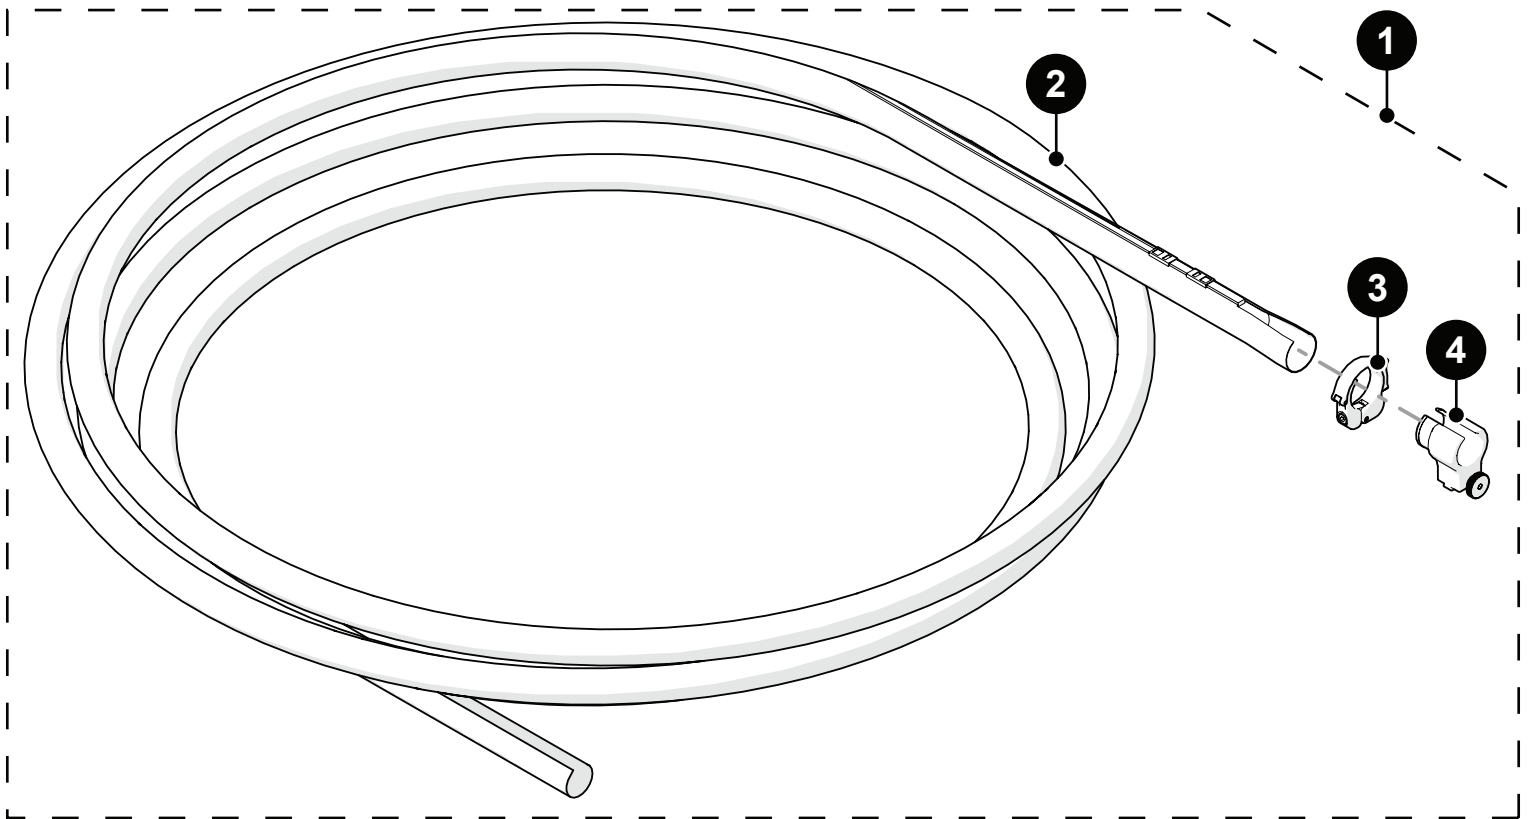

Cable Management

BOM ID	Part #	Description
1	CES044-29.5	Cable management: dovetail mount
2	CX0147	Cable management sleeving: 29.5 m (96.8 ft) length
3	CES066	Cable management clamp
4	CES067	Cable management mount, dovetail mount