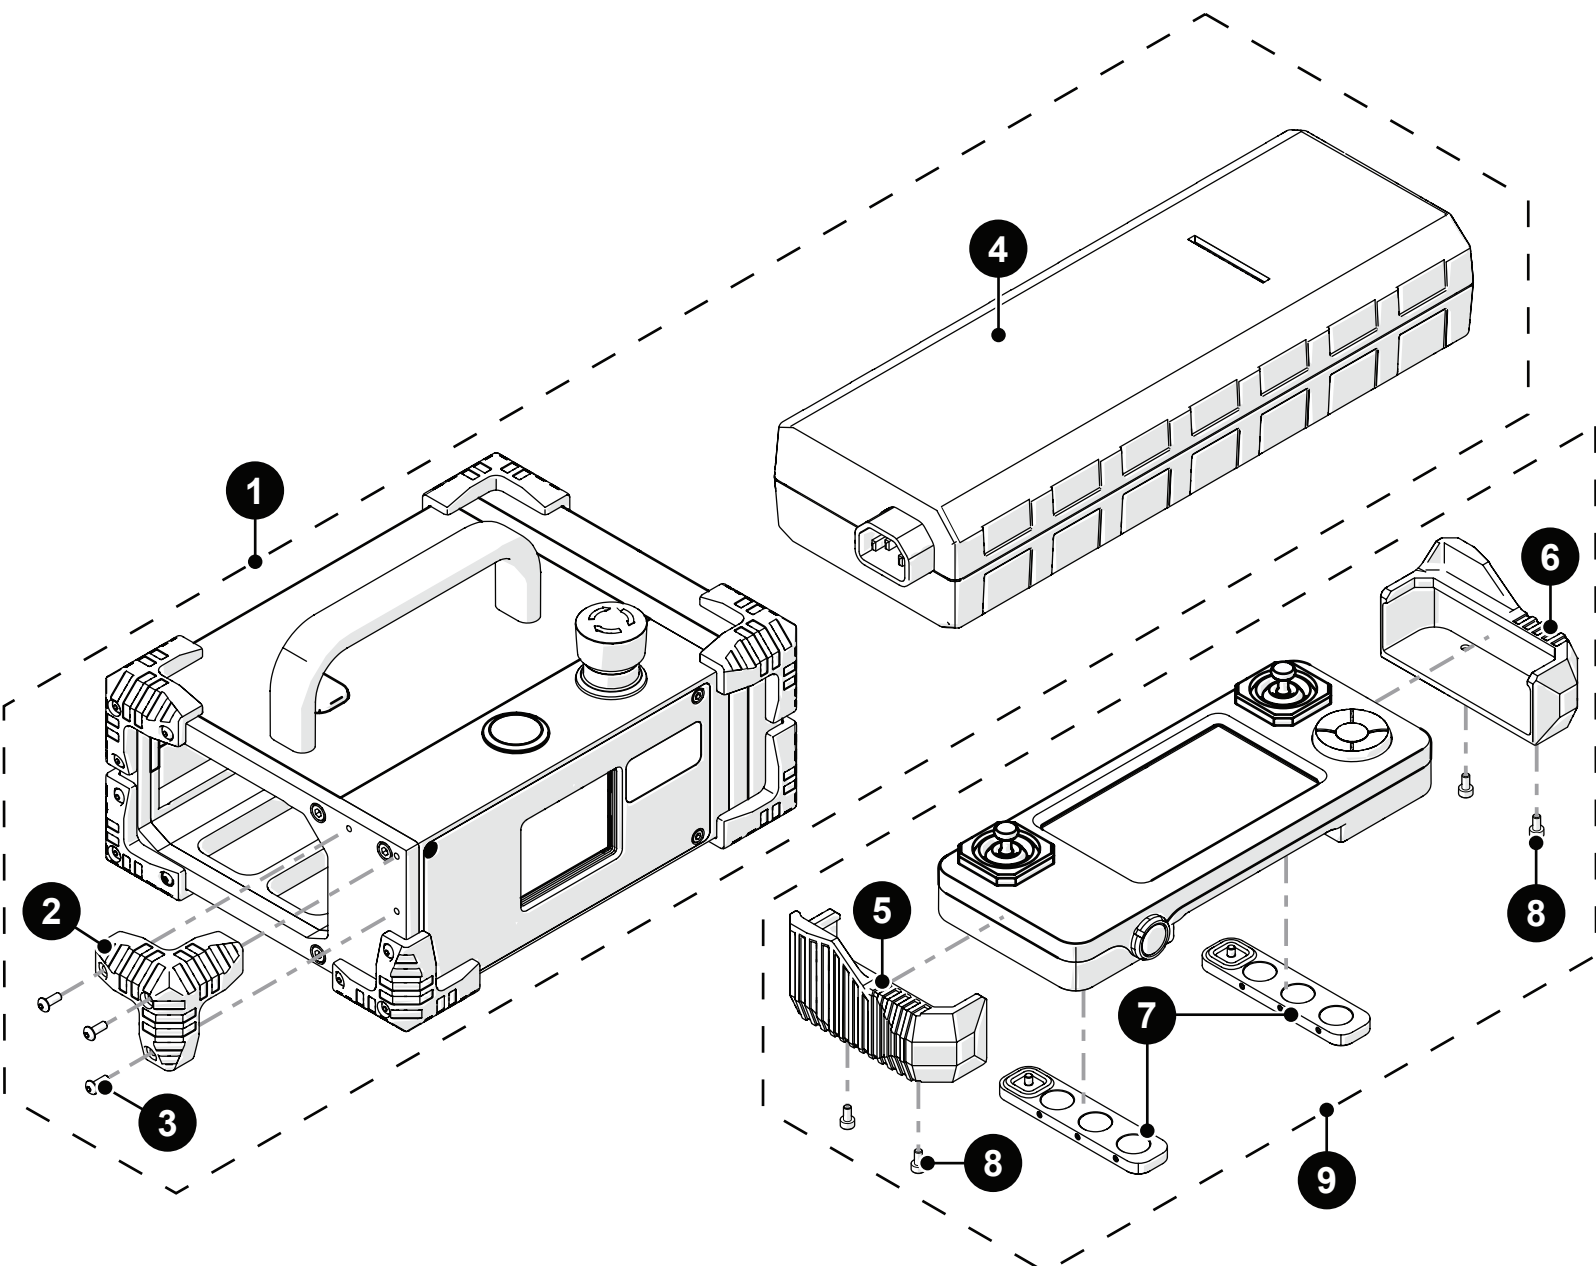

# Spare Parts

■ SKOOT·X

EBG001-, EBG002-

BOM ID	Part #	Description
1	EBA009	Source cart
2	EBS029	Source cart base
3	EBS040	Mounting plate
4	EBA001-X	Detector bracket (see <i>Detector Bracket Type</i> )
5	EBS034-	(see <i>Detector Bracket Type</i> )
6	UMA017-	Auxiliary cable
7	UMA022-	Umbilical
8	EA414	Hex driver: 3 mm (0.118 in)
9	EES011	Red dovetail link
10	EBS042	Buckle
11	EES004	Chain link

# Spare Parts

■ SKOOT·X

EBG001-, EBG002-

BOM ID	Part #	Description
1	CXA040-	Power controller (see Power Cord Type)
2	DY0011	Rubber bumper
3	MD072-008	BHCS, M3x0.5 X 8mm, SST
4	CXS122	Power supply
5	DM0067-L	Handheld controller bumper (left)
6	DM0067-R	Handheld controller bumper (right)
7	DMS005	Handheld controller magnet holder
8	MD049-006	SHCS, M3x0.5 X 6mm, SST
9	DMA006	Handheld controller