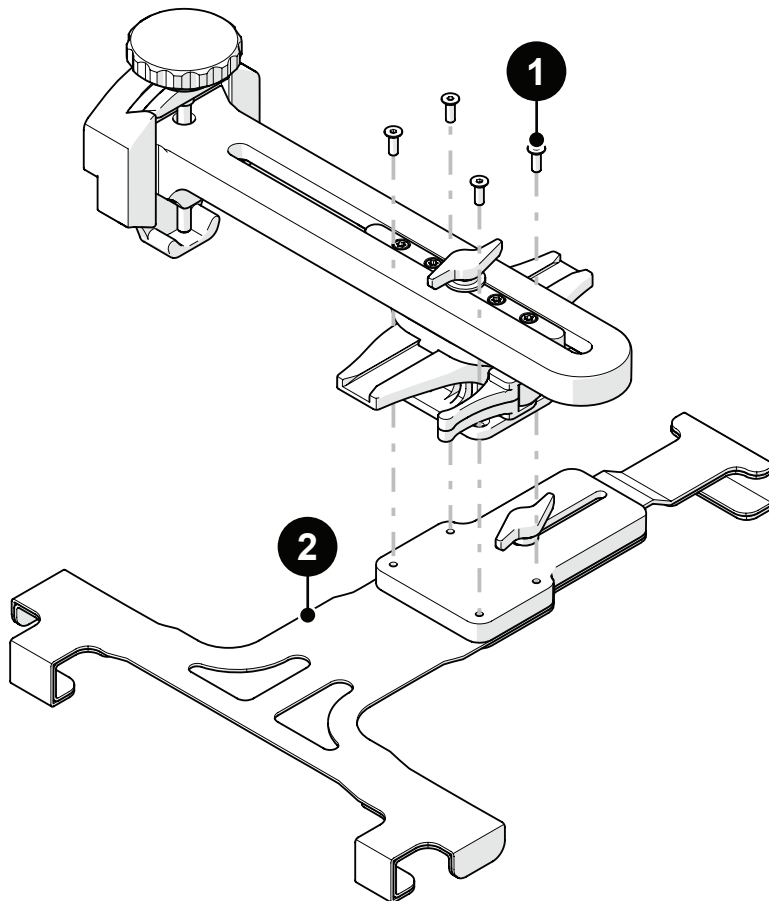

Spare Parts

■ SKOOT·X

Power Cord Type

Connector Type	Part #	Power Cord
N	SL032	North American
E	SL039	European
U	SL059	United Kingdom
Z		No Cord

Detector Bracket Type