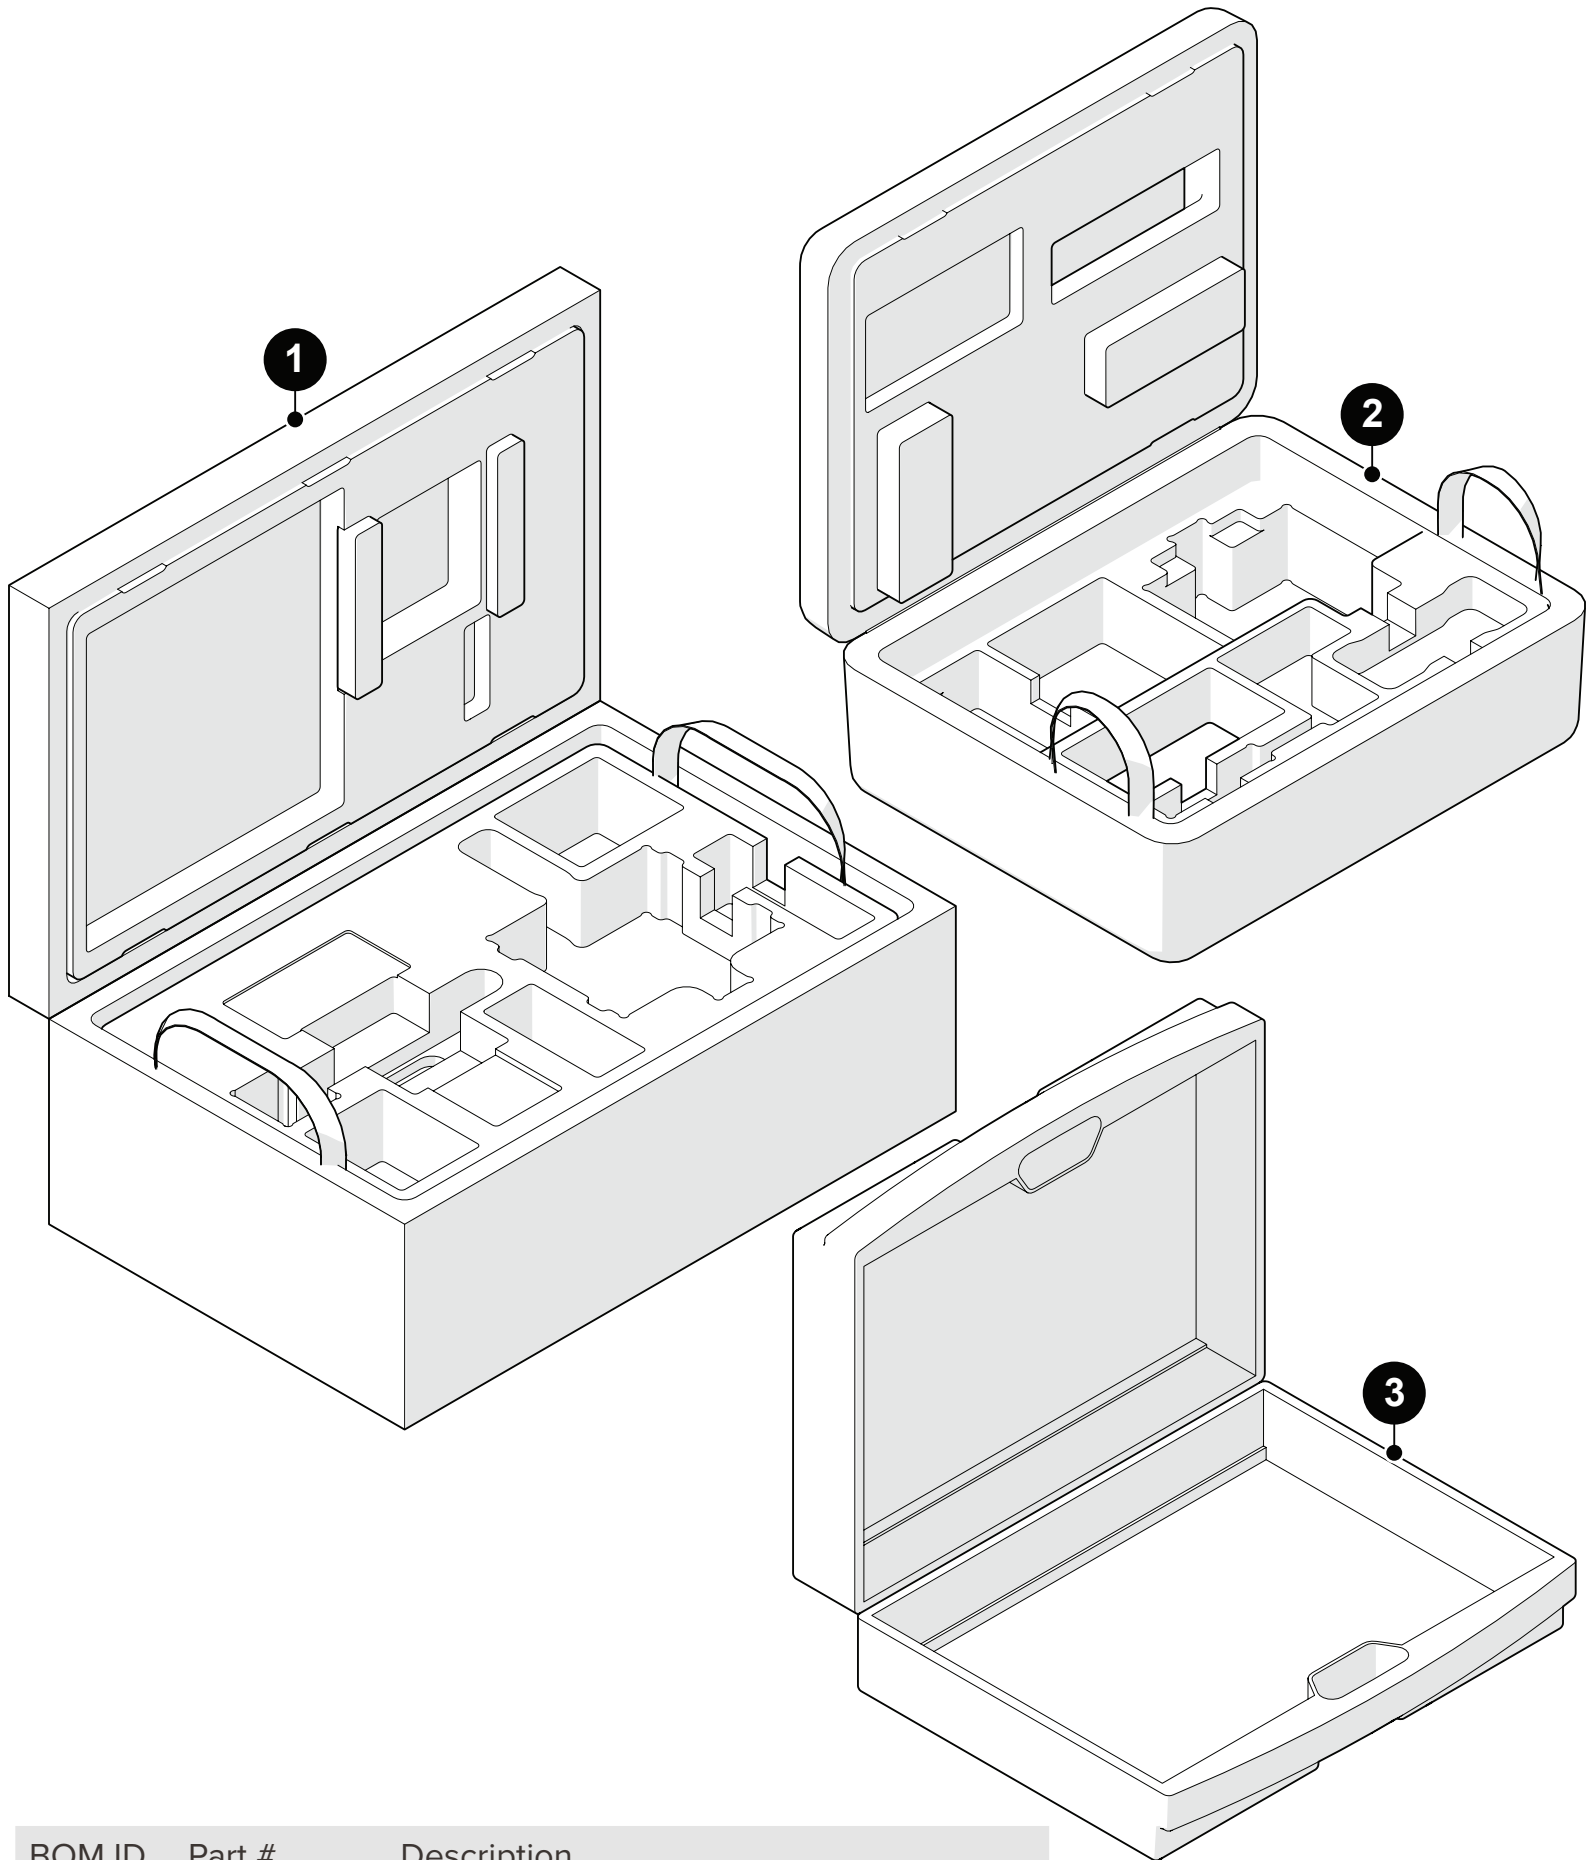

Spare Parts

■ SKOOT•X

Cases

BOM ID	Part #	Description
1	EBA010	SKOOT•X Case: chain links and detector
2	EBA007	SKOOT•X Case: crawler, power controller
3	EA421	Umbilical Case

Edmonton Office: 780.922.4534
Houston Office: 832.564.0626
Rotterdam Office: +31 85 002 0801

Email: info@jireh.com
Web: jireh.com

JIREH