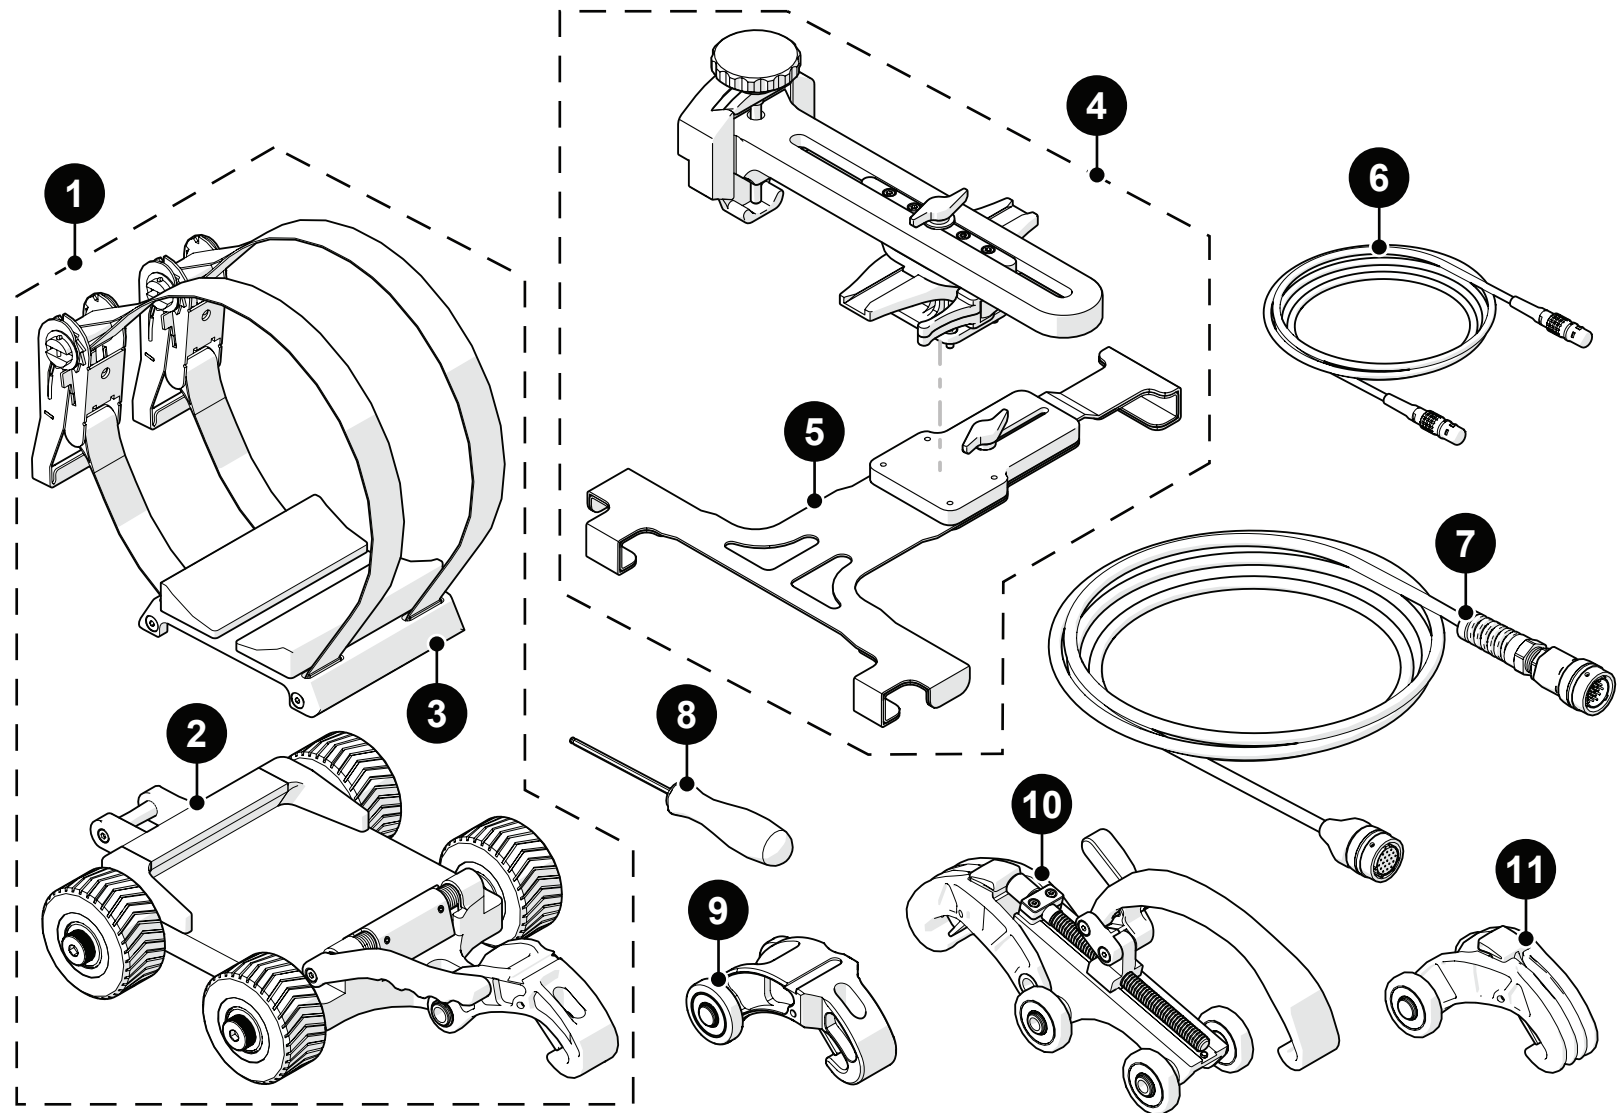

# Spare Parts

■ SKOOT·X

EBG001-, EBG002-

BOM ID	Part #	Description
1	EBA009	Source cart
2	EBS029	Source cart base
3	EBS040	Mounting plate
4	EBA001-X	Detector bracket (see <i>Detector Bracket Type</i> )
5	EBS034-	(see <i>Detector Bracket Type</i> )
6	UMA017-	Auxiliary cable
7	UMA022-	Umbilical
8	EA414	Hex driver: 3 mm (0.118 in)
9	EES011	Red dovetail link
10	EBS042	Buckle
11	EES004	Chain link

# Spare Parts

■ SKOOT·X

EBG001-, EBG002-

BOM ID	Part #	Description
1	CXA040-	Power controller (see Power Cord Type)
2	DY0011	Rubber bumper
3	MD072-008	BHCS, M3x0.5 X 8mm, SST
4	CXS122	Power supply
5	DM0067-L	Handheld controller bumper (left)
6	DM0067-R	Handheld controller bumper (right)
7	DMS005	Handheld controller magnet holder
8	MD049-006	SHCS, M3x0.5 X 6mm, SST
9	DMA006	Handheld controller