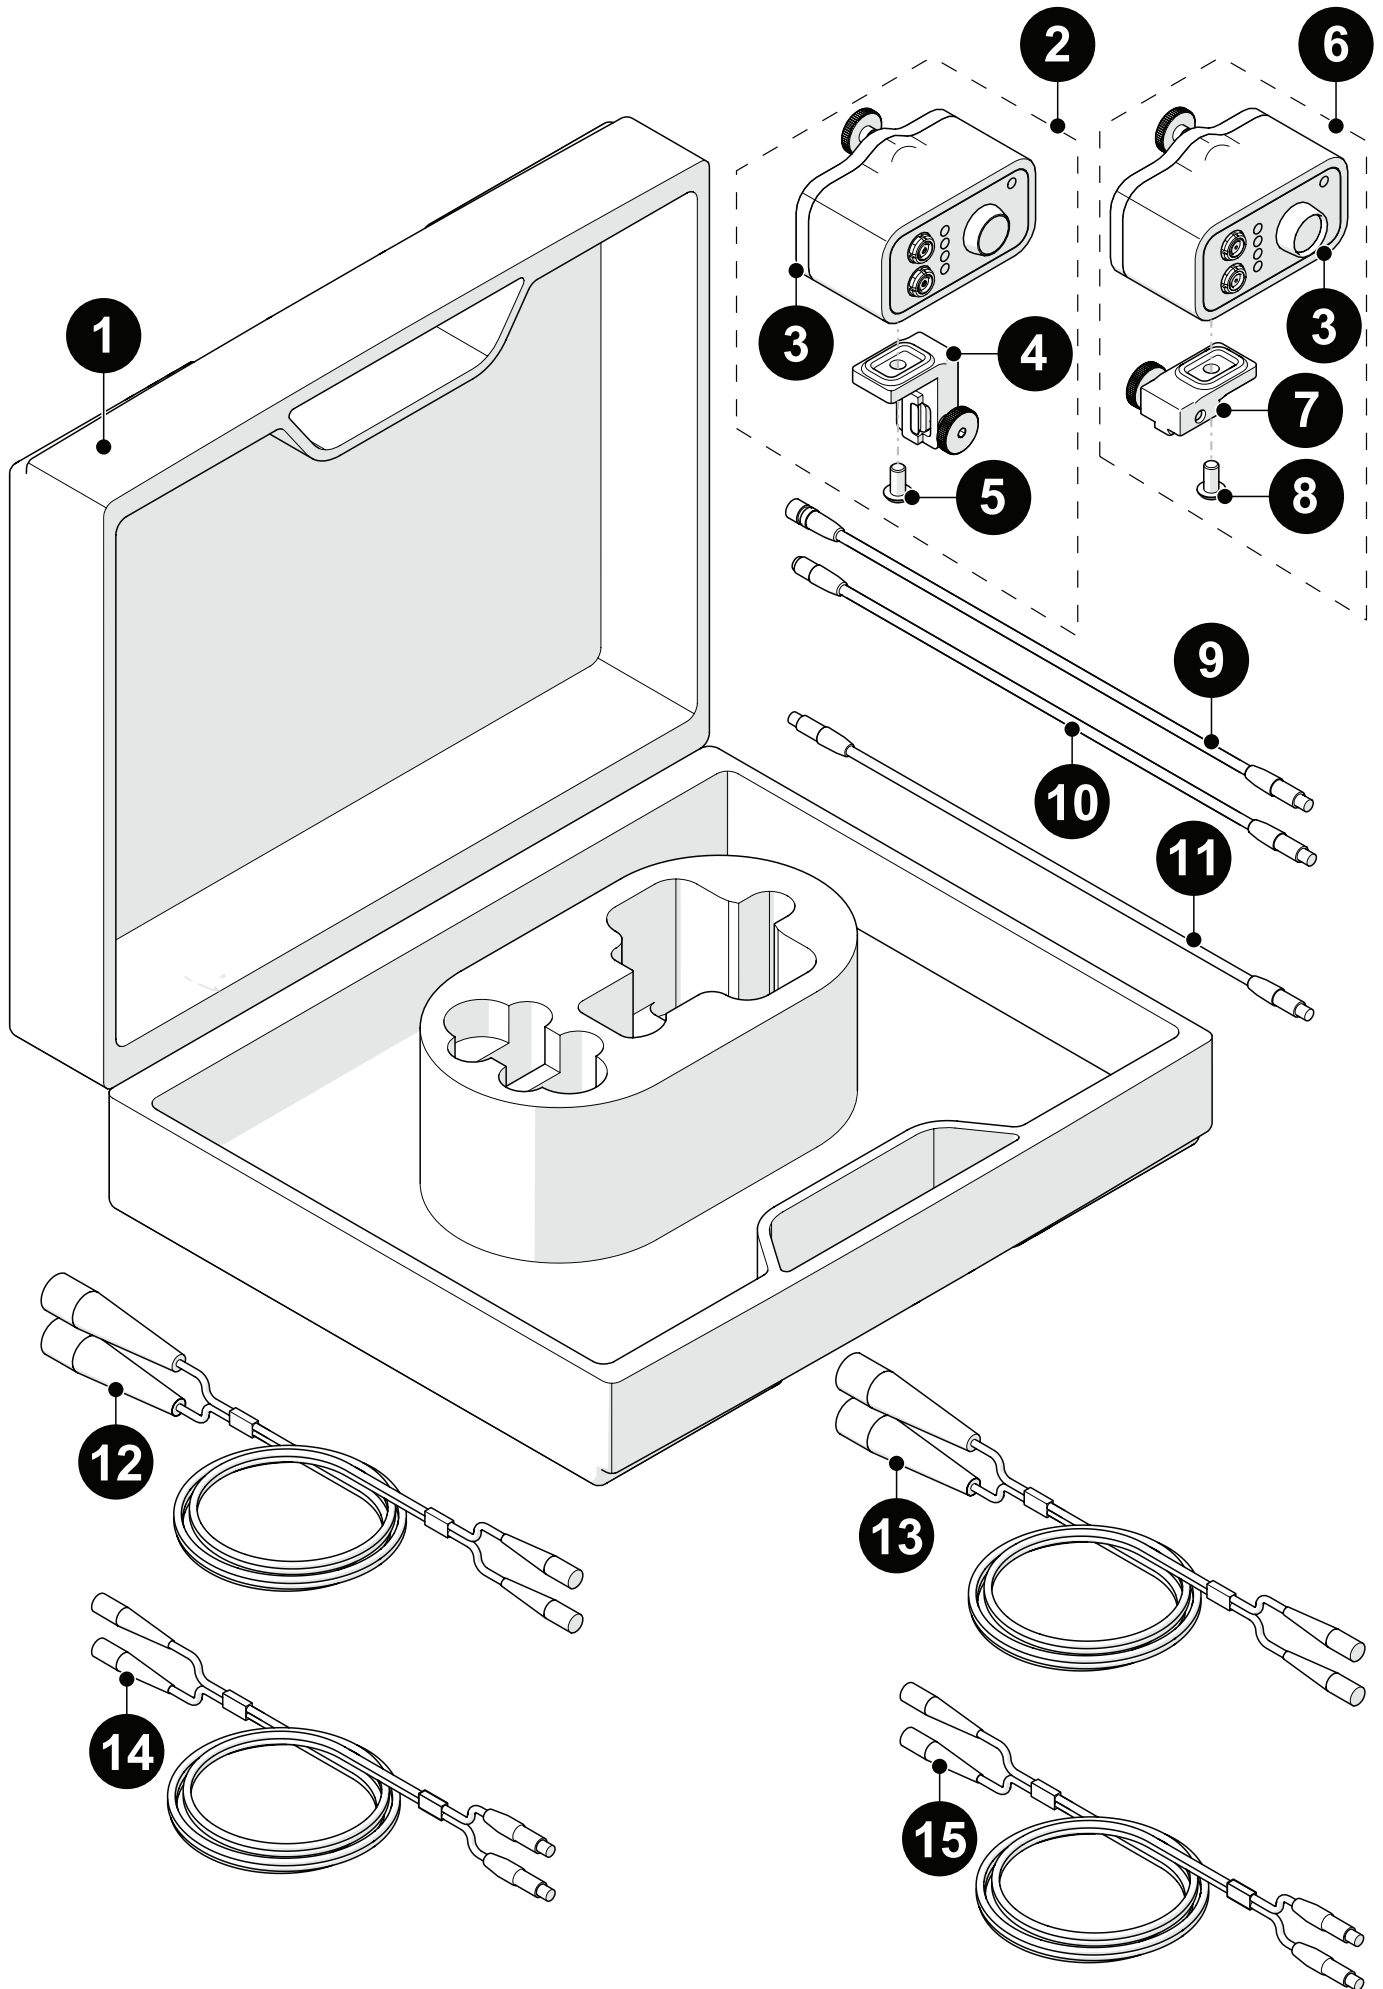

Spare Parts

PREAMP KIT

CXG032- | CXG040-

PREAMP KIT

CXG032- | CXG040-

BOM ID	Part #	Description
1	CXA041	Preamp case
2	CXA032	NAVIC Preamp
3	CXS120	Preamp subassembly
4	CXS121	Preamp NAVIC bracket
5	MD074-010	BHCS, M5x0.8 X 10mm, SST
6	CXA049	Dovetail Preamp
7	CXS158	Dovetail Preamp bracket
8	MD414-010	BHCS-TX, M5x0.8 X 10mm ISO 7380-1 A2
9	SL053	LEMO 00 male to 10-32 male: 0.6 m (2 ft)
10	SL052	LEMO 00 male to 10-32 female: 0.6 m (2 ft)
11	SL067	LEMO 00 male to LEMO 00 male: 0.6 m (2 ft)
12	SL037	Dual BNC male to 10-32 male: 30 m (98.5 ft)
13	SL048	Dual BNC male to 10-32 male: 15 m (49.2 ft)
14	SL069	LEMO 00 to 10-32 male, 30 m (98.5 ft)
15	SL092	LEMO 00 to 10-32 male, 15 m (49.2 ft)