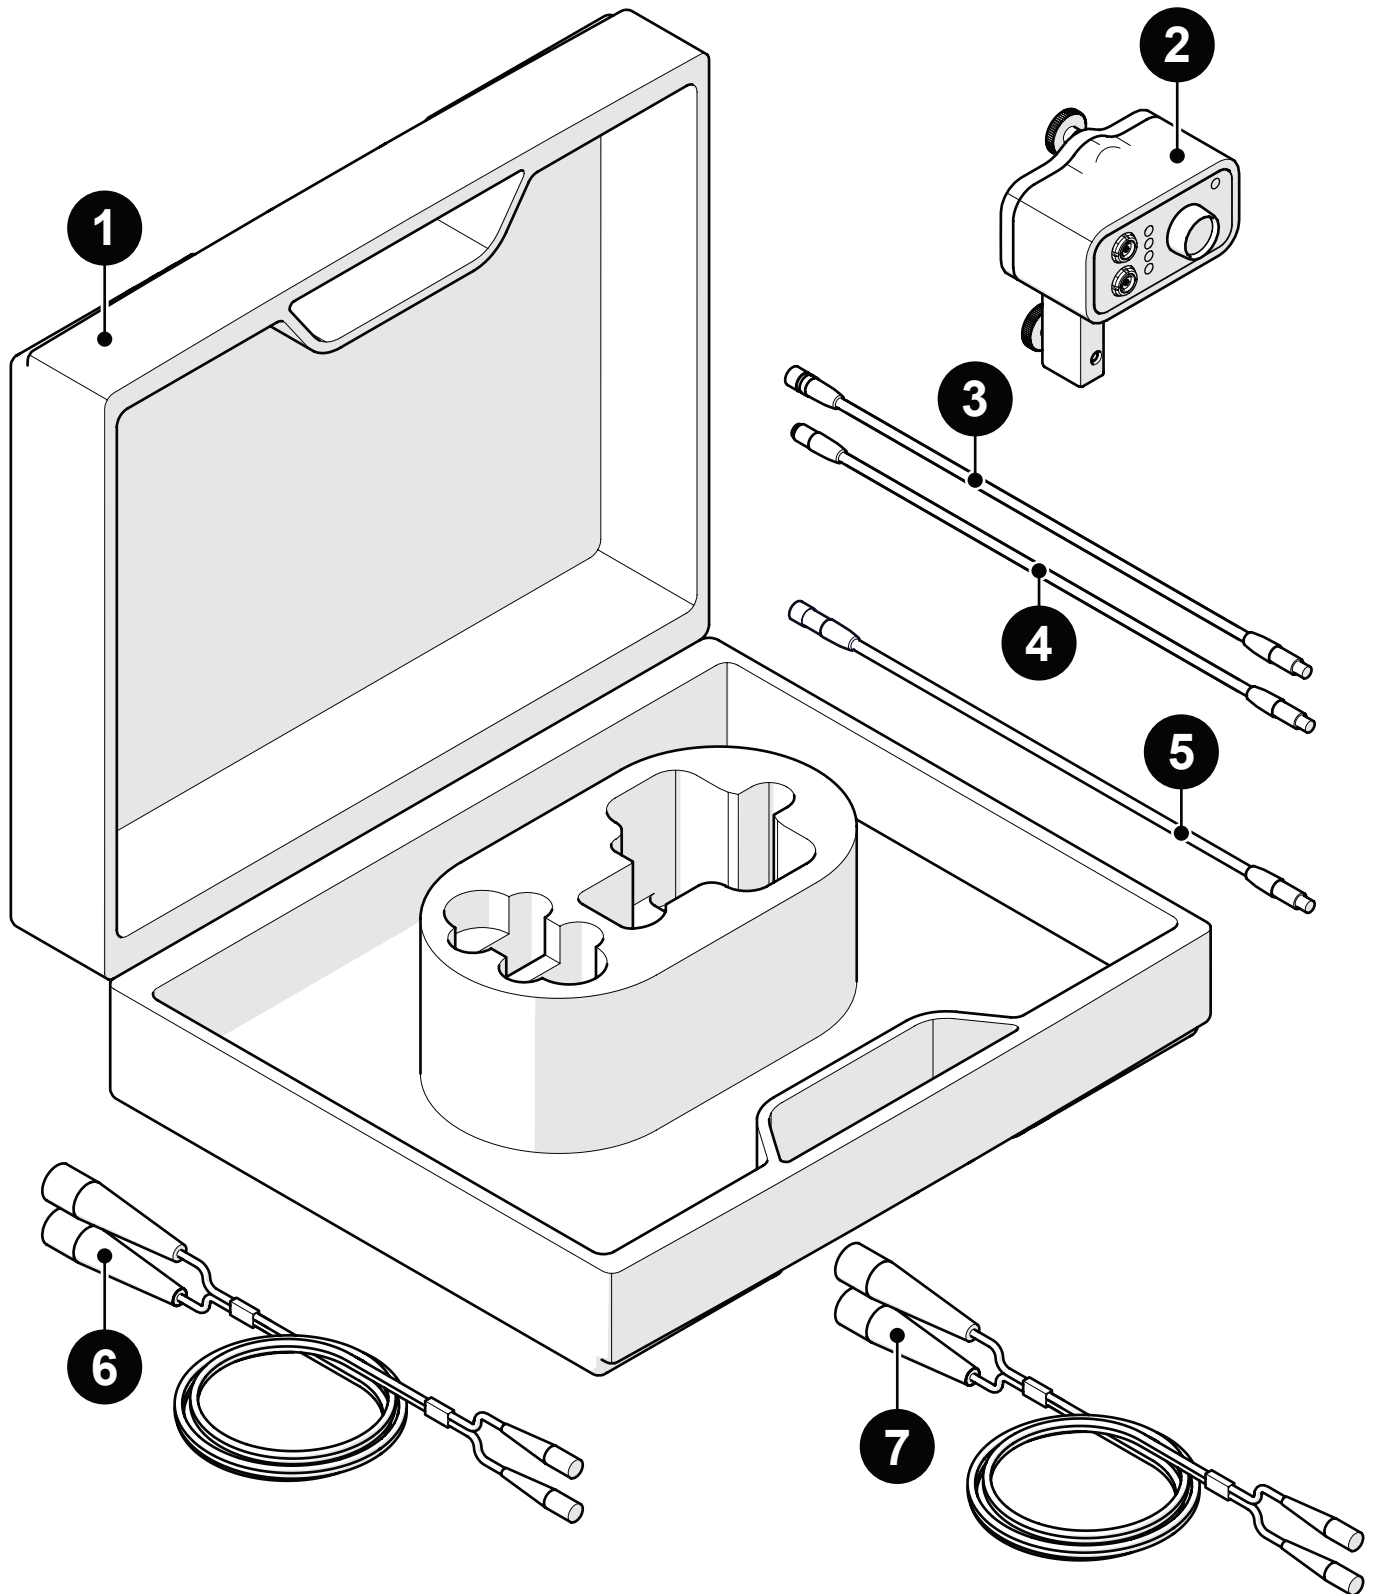

PREAMP KIT

CXG032-

BOM ID	Part #	Description
1	CXA041	Preamp Case
2	CXA032	Preamp
3	SL053	LEMO 00 male to 10-32 male: 0.6 m (2 ft)
4	SL052	LEMO 00 male to 10-32 female: 0.6 m (2 ft)
5	SL067	LEMO 00 male to LEMO 00 male: 0.6 m (2 ft)
6	SL037	Dual BNC male to 10-32 male: 30 m (98.5 ft)
7	SL048	Dual BNC male to 10-32 male: 15 m (49.2 ft)