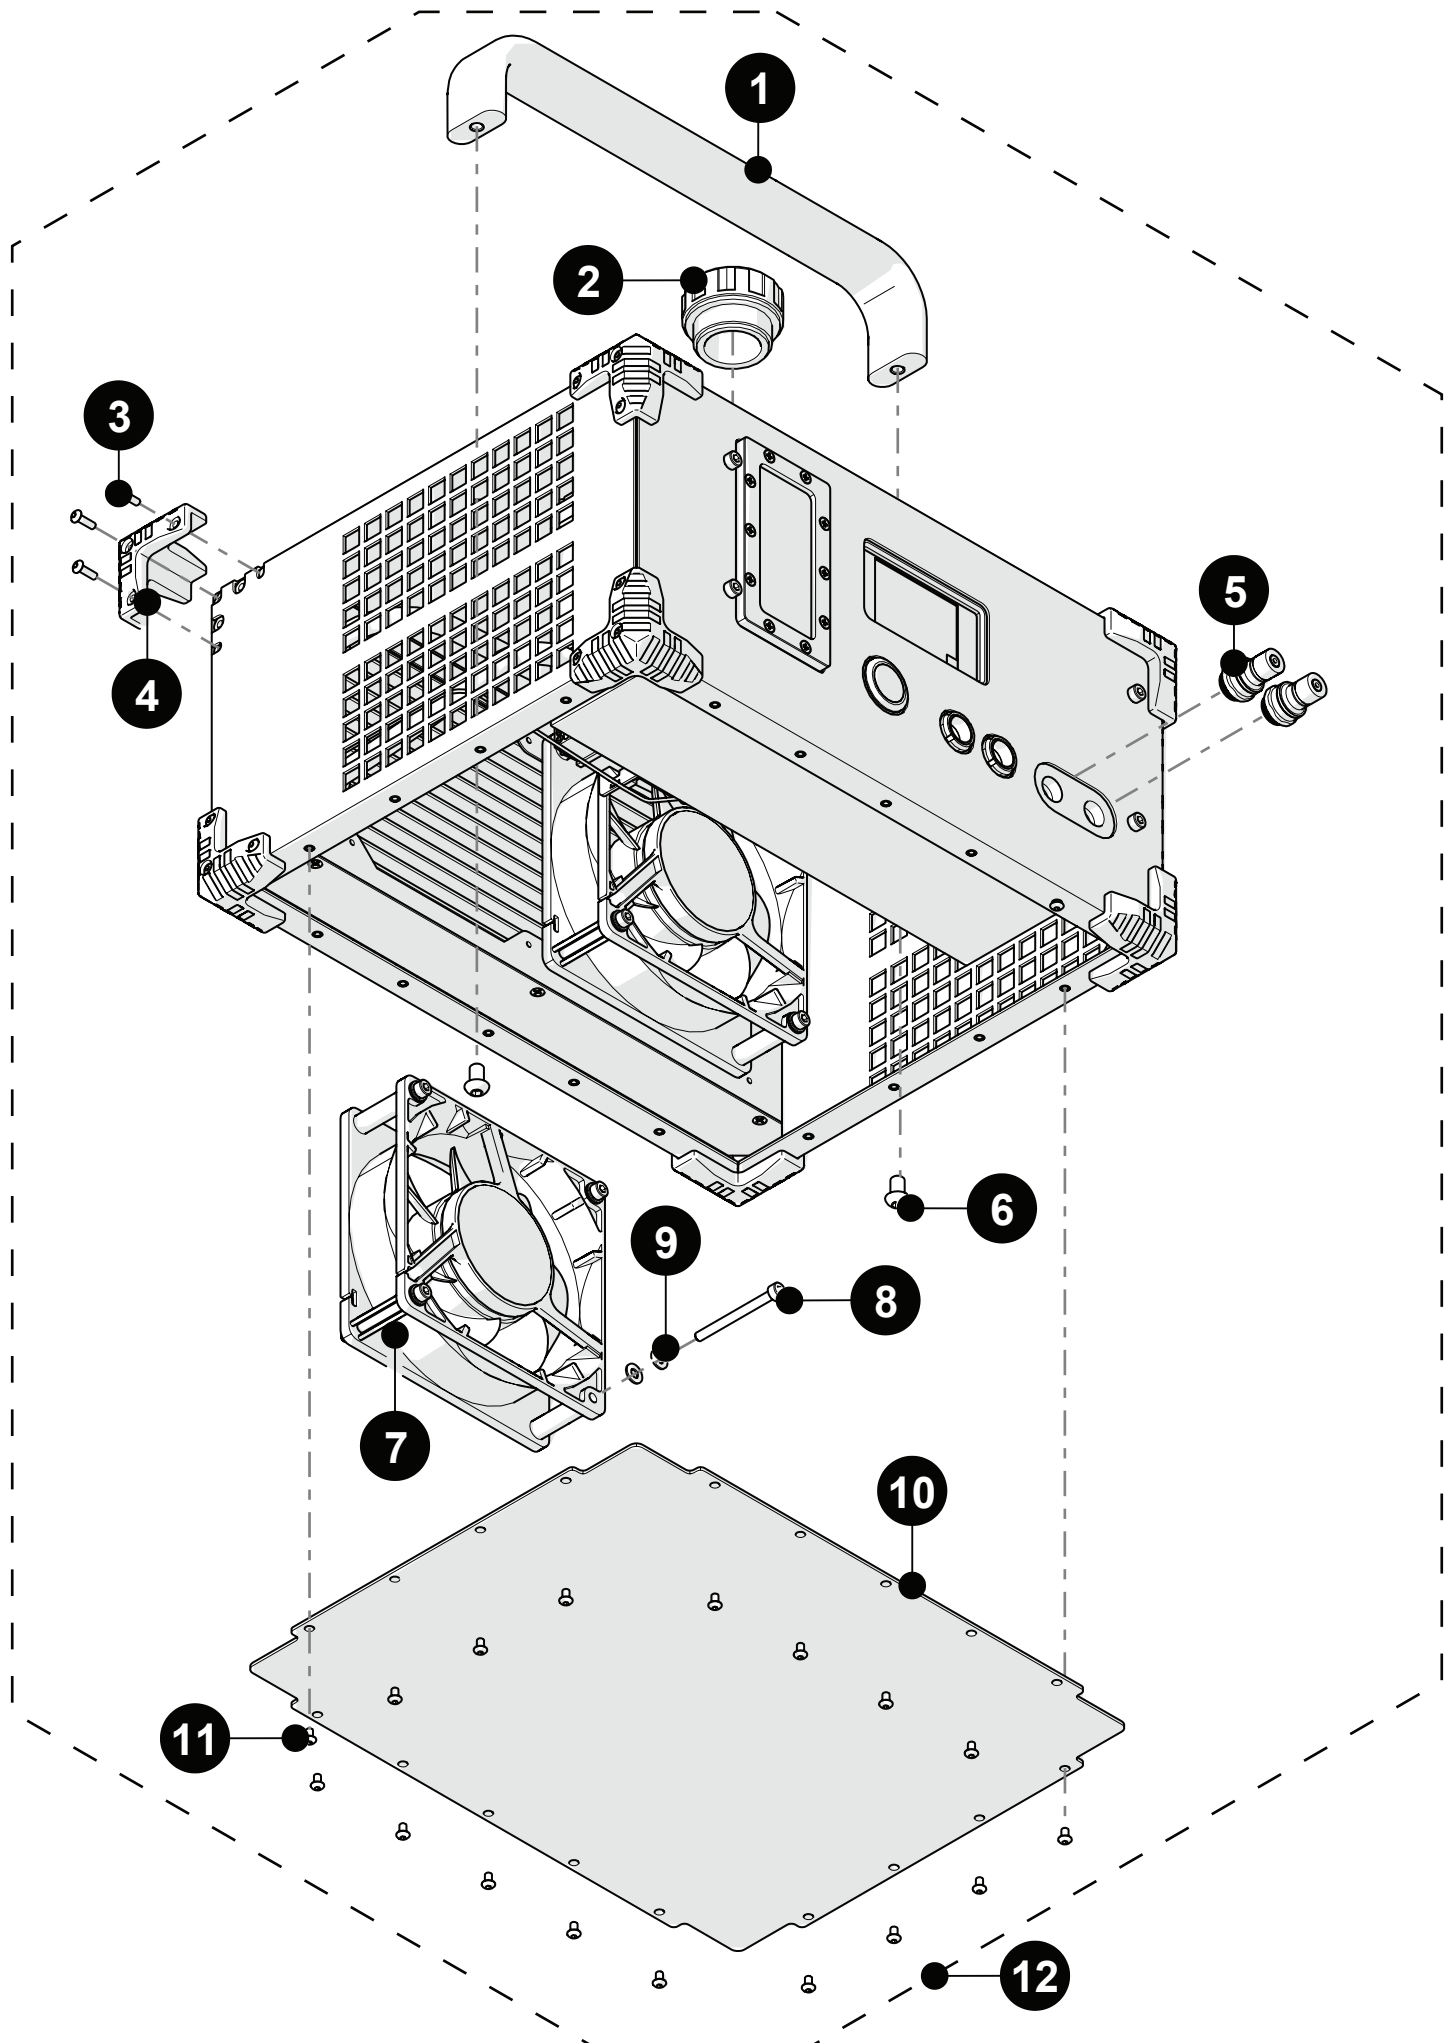

Spare Parts

COOLER

DPA002

JIREH.COM

Spare Parts

COOLER

DPA002

JIREH.COM

BOM ID	PART #	Description
1	EA531	Cooler Handle
2	LA129	Fill Cap
3	MD072-010	BHCS, M3x0.5 X 10 mm, SST
4	DY0011	Cooler Bumper
5	LA125	Quick Connect Fitting
6	MD075-010	BHCS, M6x1 X 10 mm, SST
7	SE006	FAN, 24VDC 120x120x38 99CFM IP68
8	MD050-045	SHCS, M4x0.7 X 45 mm, SST
9	MD302-004	WASHER, M4, DIN 125A, SST
10	DP0011	COVER, RAD BOX
11	MD072-005	BHCS, M3x0.5 X 5 mm, SST
12	DPA002	Cooler

Hose Spare Parts