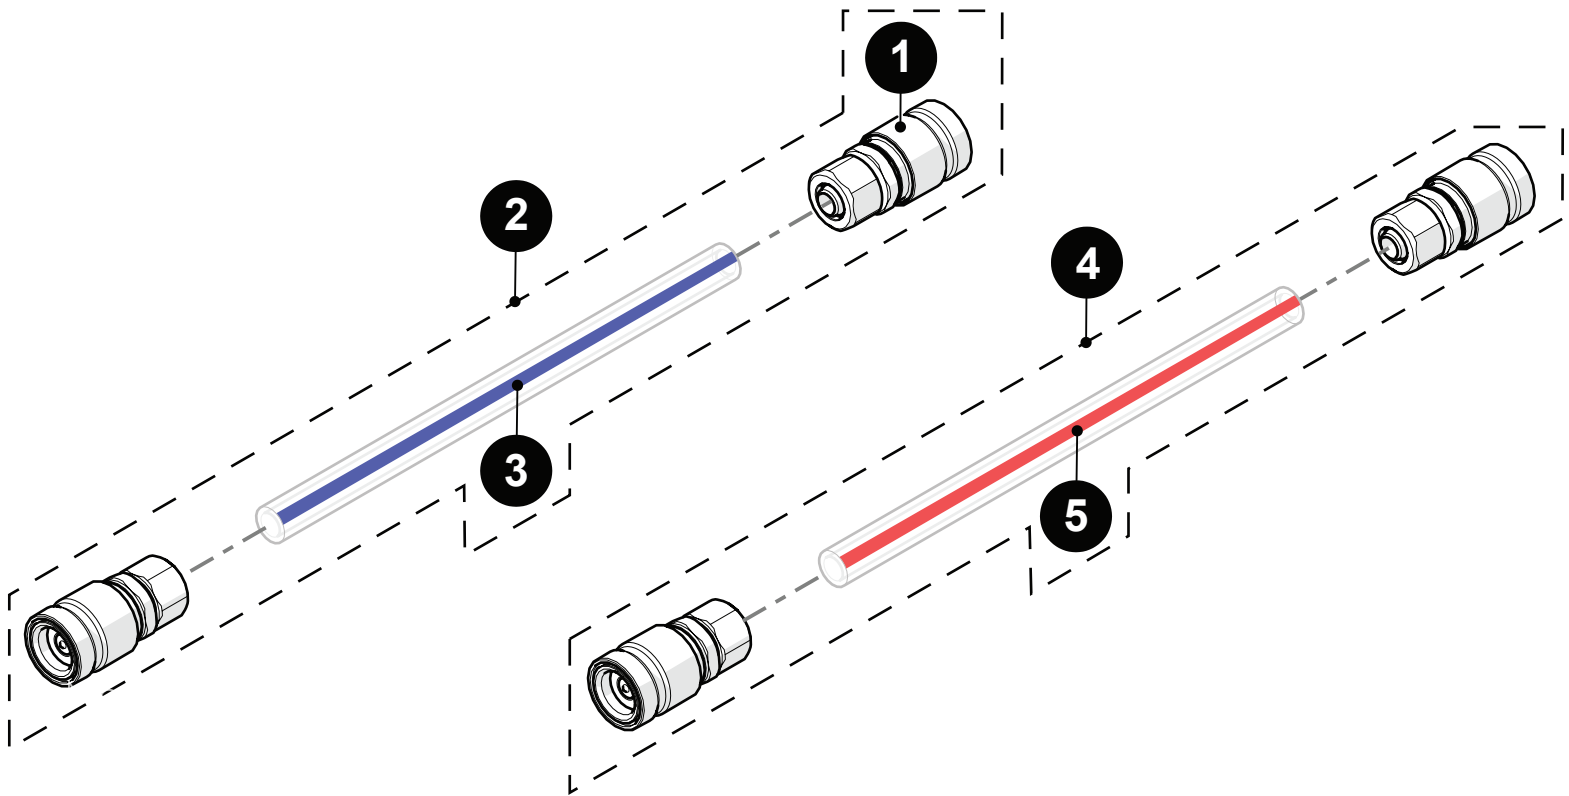

BOM ID	PART #	Description
1	EA531	Cooler Handle
2	LA129	Fill Cap
3	MD072-010	BHCS, M3x0.5 X 10 mm, SST
4	DY0011	Cooler Bumper
5	LA125	Quick Connect Fitting
6	MD075-010	BHCS, M6x1 X 10 mm, SST
7	SE006	FAN, 24VDC 120x120x38 99CFM IP68
8	MD050-045	SHCS, M4x0.7 X 45 mm, SST
9	MD302-004	WASHER, M4, DIN 125A, SST
10	DP0011	COVER, RAD BOX
11	MD072-005	BHCS, M3x0.5 X 5 mm, SST
12	DPA002	Cooler

Hose Spare Parts

BOM ID	PART #	Description
1	DP0056	Hose Fitting
2	DPA004-BLU-0.75	Hose Blue
3	LA139	Hose Blue, 1/4" ID x 3/8" OD, 7.5 m (25 ft)
4	DPA004-RED-07.5	Hose Red
5	LA140	Hose Red, 1/4" ID x 3/8" OD, 7.5 m (25 ft)