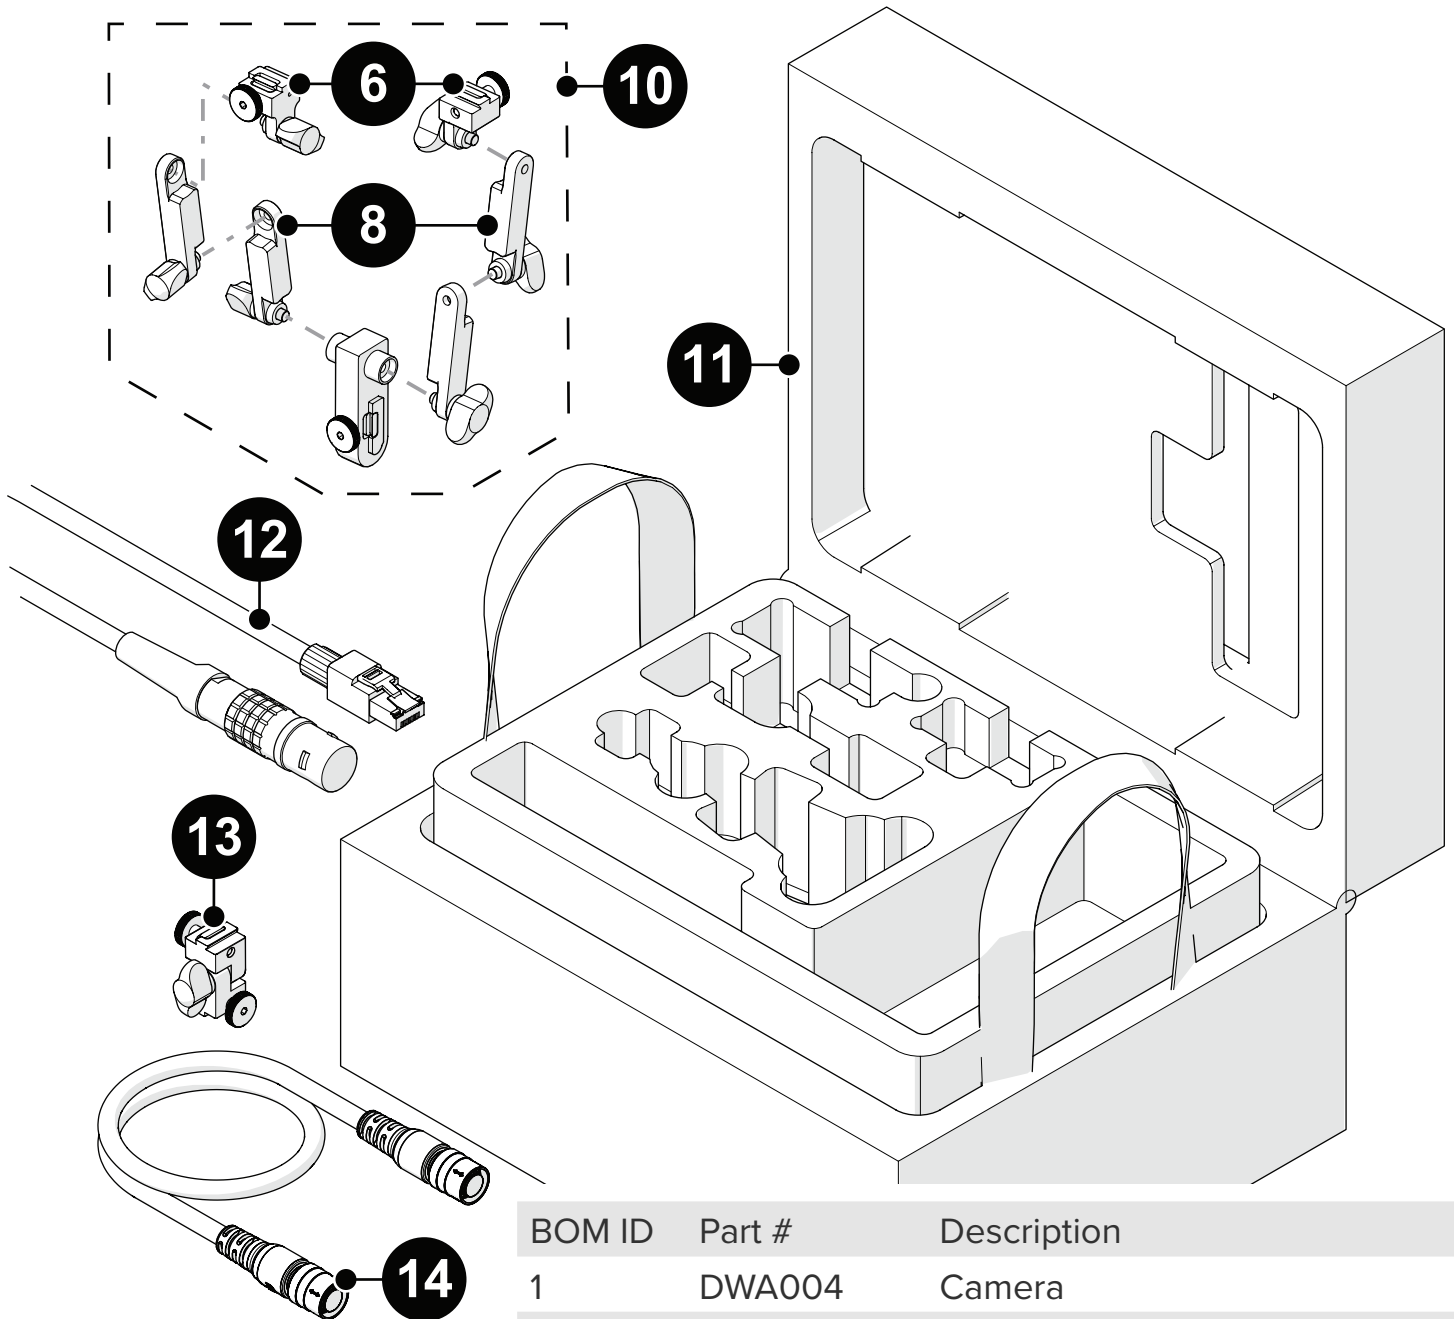

Spare Parts

RECON

DWG001-

Spare Parts

RECON

DWG001-

BOM ID	Part #	Description
1	DWA004	Camera
2	JP132	Camera socket plug
3	UMA047-X	Satellite camera cable
4	DWA008	Tablet
5	DWA005	Satellite camera
6	DWS004	Camera bracket, mount
7	UMA050-X	Crawler powered camera cable
8	DWS005	Camera bracket, arm
9	DWS001	Camera bracket
10	DWS003	Dual camera bracket
11	DWA007	RECON case
12	UMA055-X	Ethernet cable
13	DWS002	Short camera bracket
14	UMA046-	Camera cable