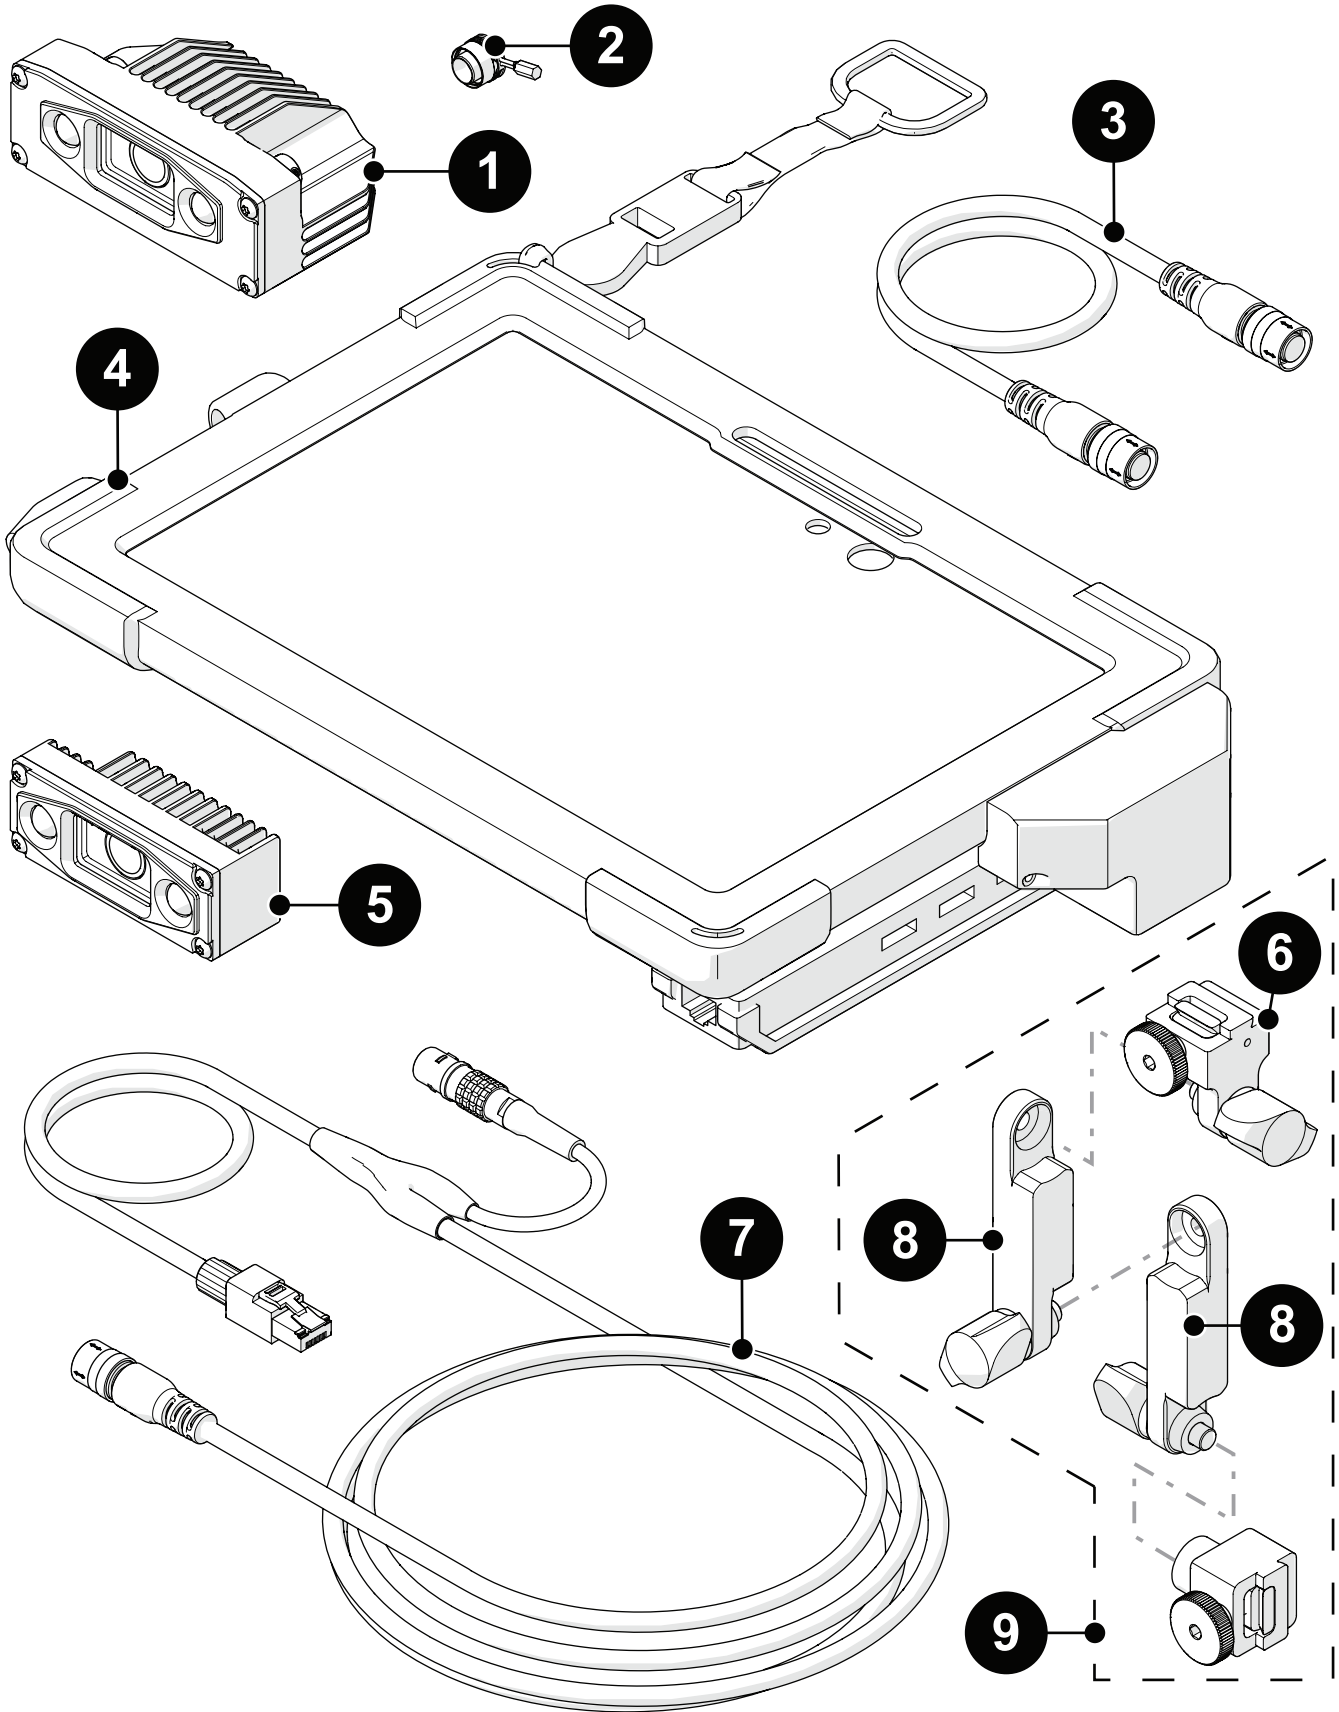

Spare Parts

RECON

DWG001-

Spare Parts

RECON

DWG001-

BOM ID	Part #	Description
1	DWA004	Camera
2	JP132	Camera socket plug
3	UMA047-X	Satellite camera cable
4	DWA008	Tablet
5	DWA005	Satellite camera
6	DWS004	Camera bracket, mount
7	UMA050-X	Crawler powered camera cable
8	DWS005	Camera bracket, arm
9	DWS001	Camera bracket
10	DWS003	Dual camera bracket
11	DWA007	RECON case
12	UMA055-X	Ethernet cable
13	DWS002	Short camera bracket
14	UMA046-	Camera cable