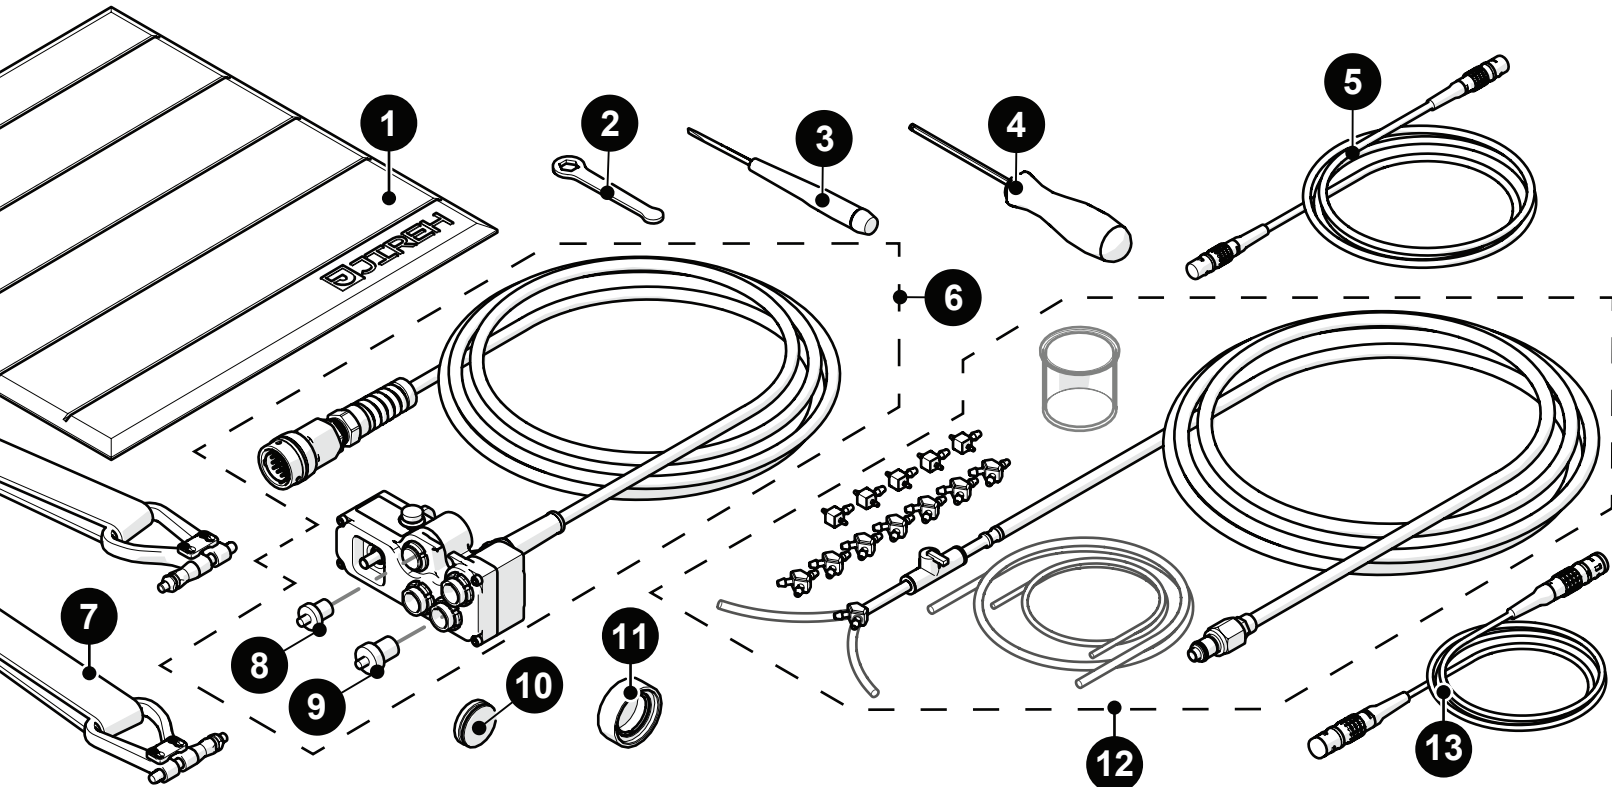

Spare Parts

NAVIC KIT

CXG023-

BOM ID	Part #	Description
1	AAS061	Installation/removal mat
2	EA470	10 mm (3/8 in) wrench
3	EA480	3 mm (0.118 in) flat driver
4	EA414	3 mm (0.118 in) hex driver
5	UMA017-06	Auxiliary cable
6	UMA030-	Umbilical (various lengths available)
7	CXA009	Lifting sling
8	JP069	Plug: Lemo Receptacle, 10 mm
9	JP070	Plug: Lemo Receptacle, 12 mm
10	CX0174	Plug
11	CXS066	Cap: NAVIC hinge cover
12	CMG009-	Irrigation kit, 2-4 probe, large tube (various lengths available)
13	UMA025-	J300 Encoder cable (see Encoder Connector Type)

Spare Parts

■ NAVIC KIT

CXG023-

BOM ID	Part #	Description
1	CXA040	Power controller <i>(see Power Cord Type)</i>
2	DY0011	Rubber bumper
3	CXS122	Power supply
4	DM0067-L	Handheld controller bumper <i>(left)</i>
5	DM0067-R	Handheld controller bumper <i>(right)</i>
6	DMS005	Handheld controller magnet holder
7	DMA006	Handheld controller

Cable Management Sleeving

Length	Part #	Description	
04.5	CX0141	4.5 m (14.8 ft)	
09.5	CX0145	9.5 m (31.2 ft)	
14.5	CX0146	14.5 m (47.6 ft)	
29.5	CX0147	29.5 m (96.8 ft)	