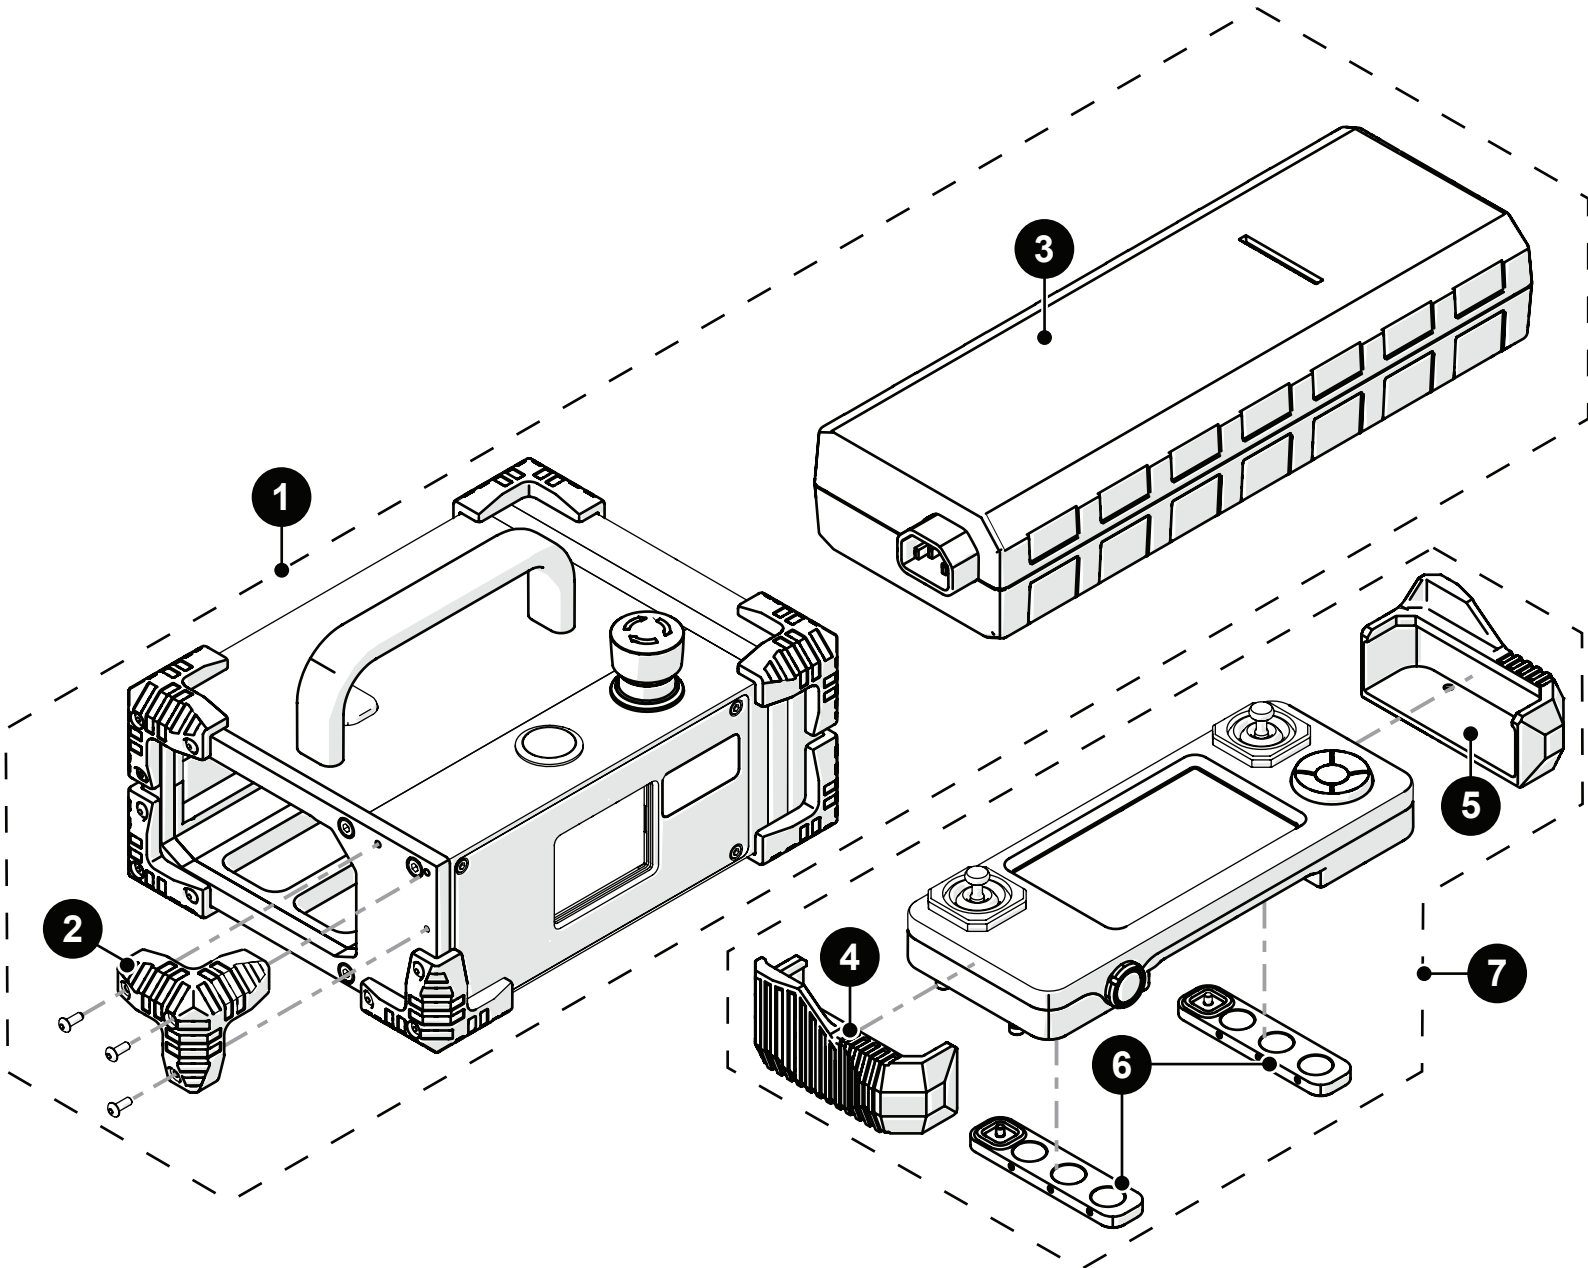

Spare Parts

NAVIC KIT

CXG023-

BOM ID	Part #	Description
1	AAS061	Installation/removal mat
2	EA470	10 mm (3/8 in) wrench
3	EA480	3 mm (0.118 in) flat driver
4	EA414	3 mm (0.118 in) hex driver
5	UMA017-06	Auxiliary cable
6	UMA030-	Umbilical (various lengths available)
7	CXA009	Lifting sling
8	JP069	Plug: Lemo Receptacle, 10 mm
9	JP070	Plug: Lemo Receptacle, 12 mm
10	CX0174	Plug
11	CXS066	Cap: NAVIC hinge cover
12	CMG009-	Irrigation kit, 2-4 probe, large tube (various lengths available)
13	UMA025-	J300 Encoder cable (see Encoder Connector Type)

Spare Parts

■ NAVIC KIT

CXG023-

BOM ID	Part #	Description
1	CXA040	Power controller <i>(see Power Cord Type)</i>
2	DY0011	Rubber bumper
3	CXS122	Power supply
4	DM0067-L	Handheld controller bumper <i>(left)</i>
5	DM0067-R	Handheld controller bumper <i>(right)</i>
6	DMS005	Handheld controller magnet holder
7	DMA006	Handheld controller