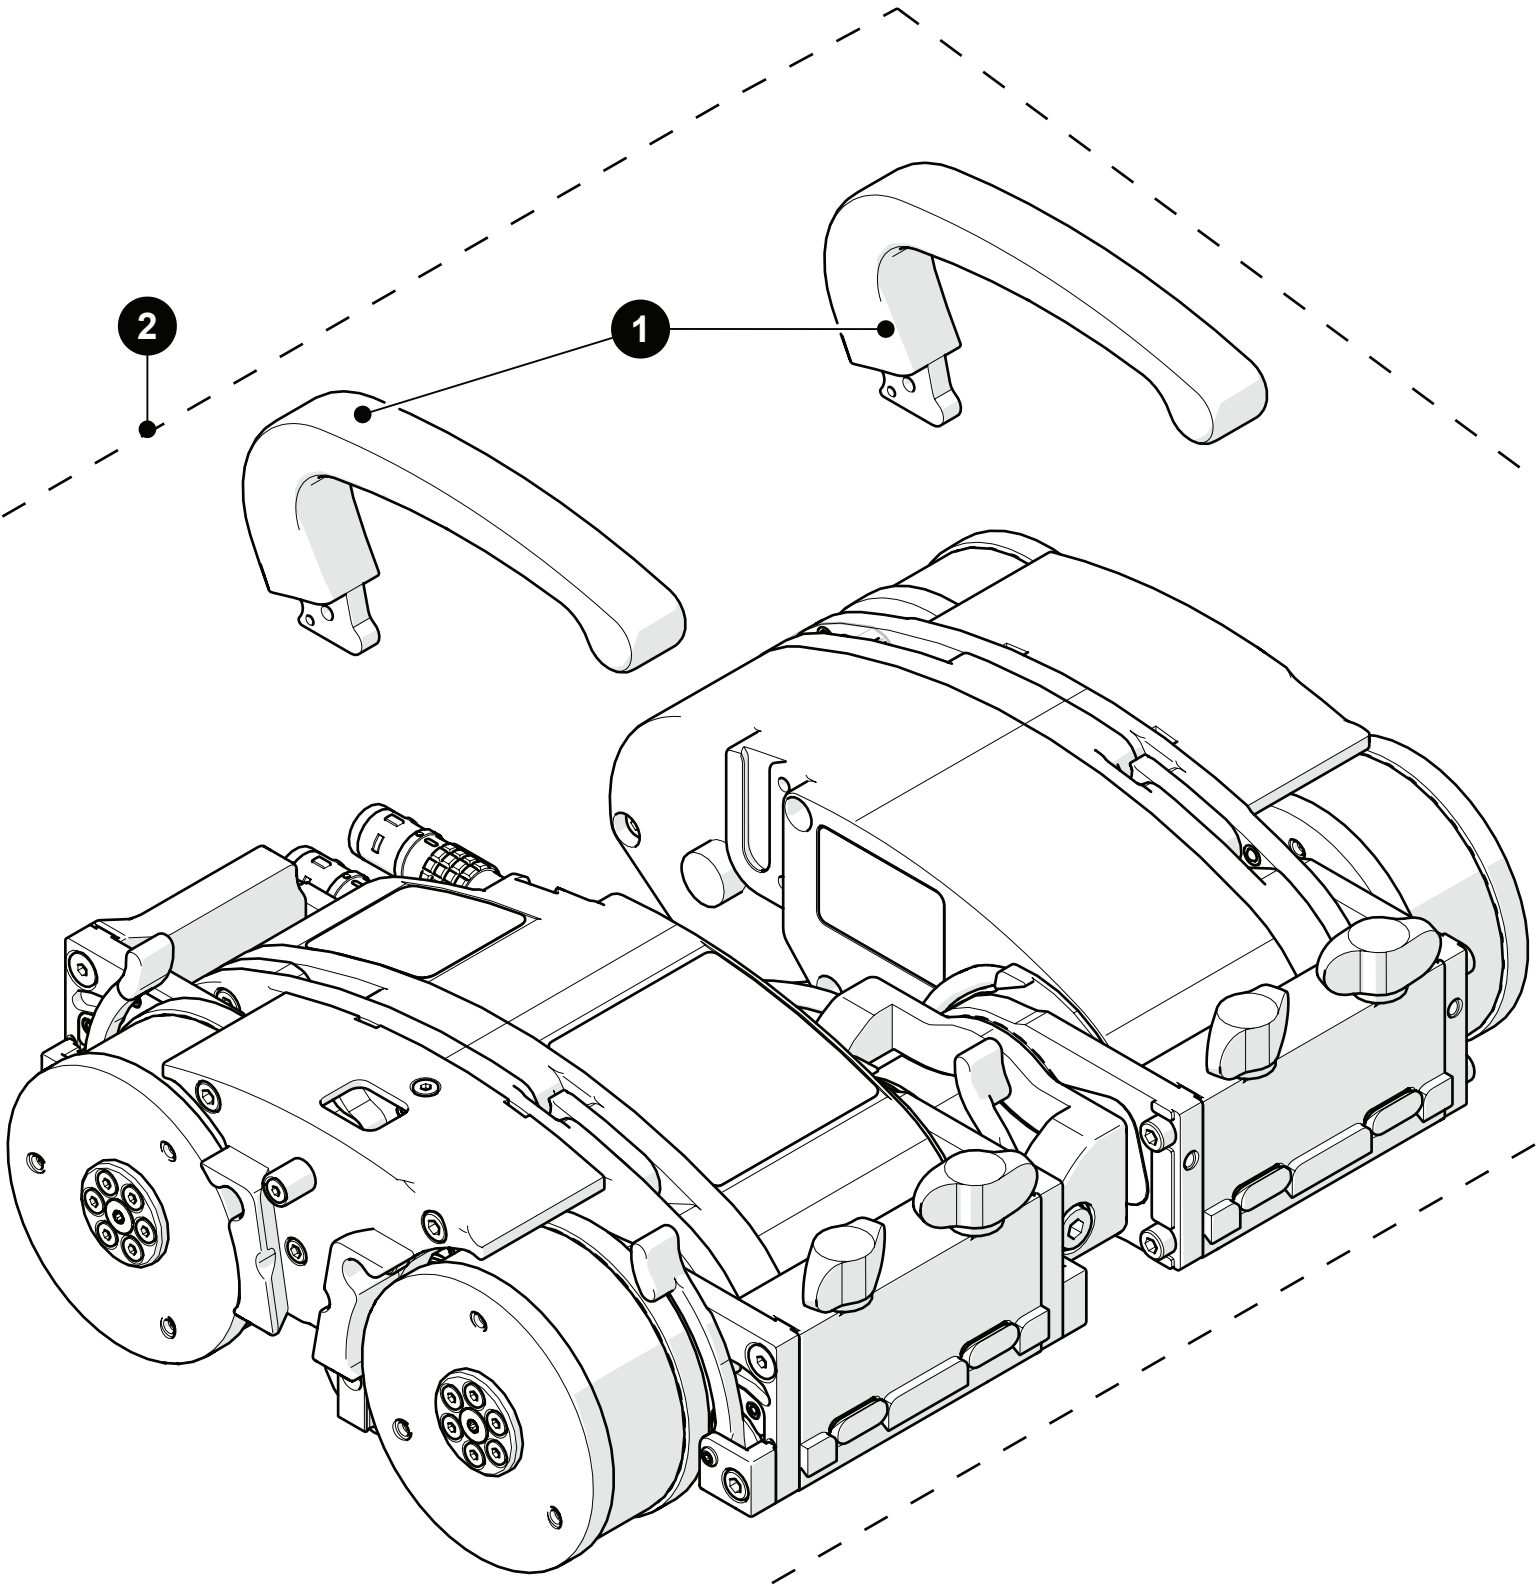

Spare Parts

■ NAVIC CRAWLER

CXG023

BOM ID	Part #	Description
1	CX0061	Handle
2	CXA016	NAVIC Crawler