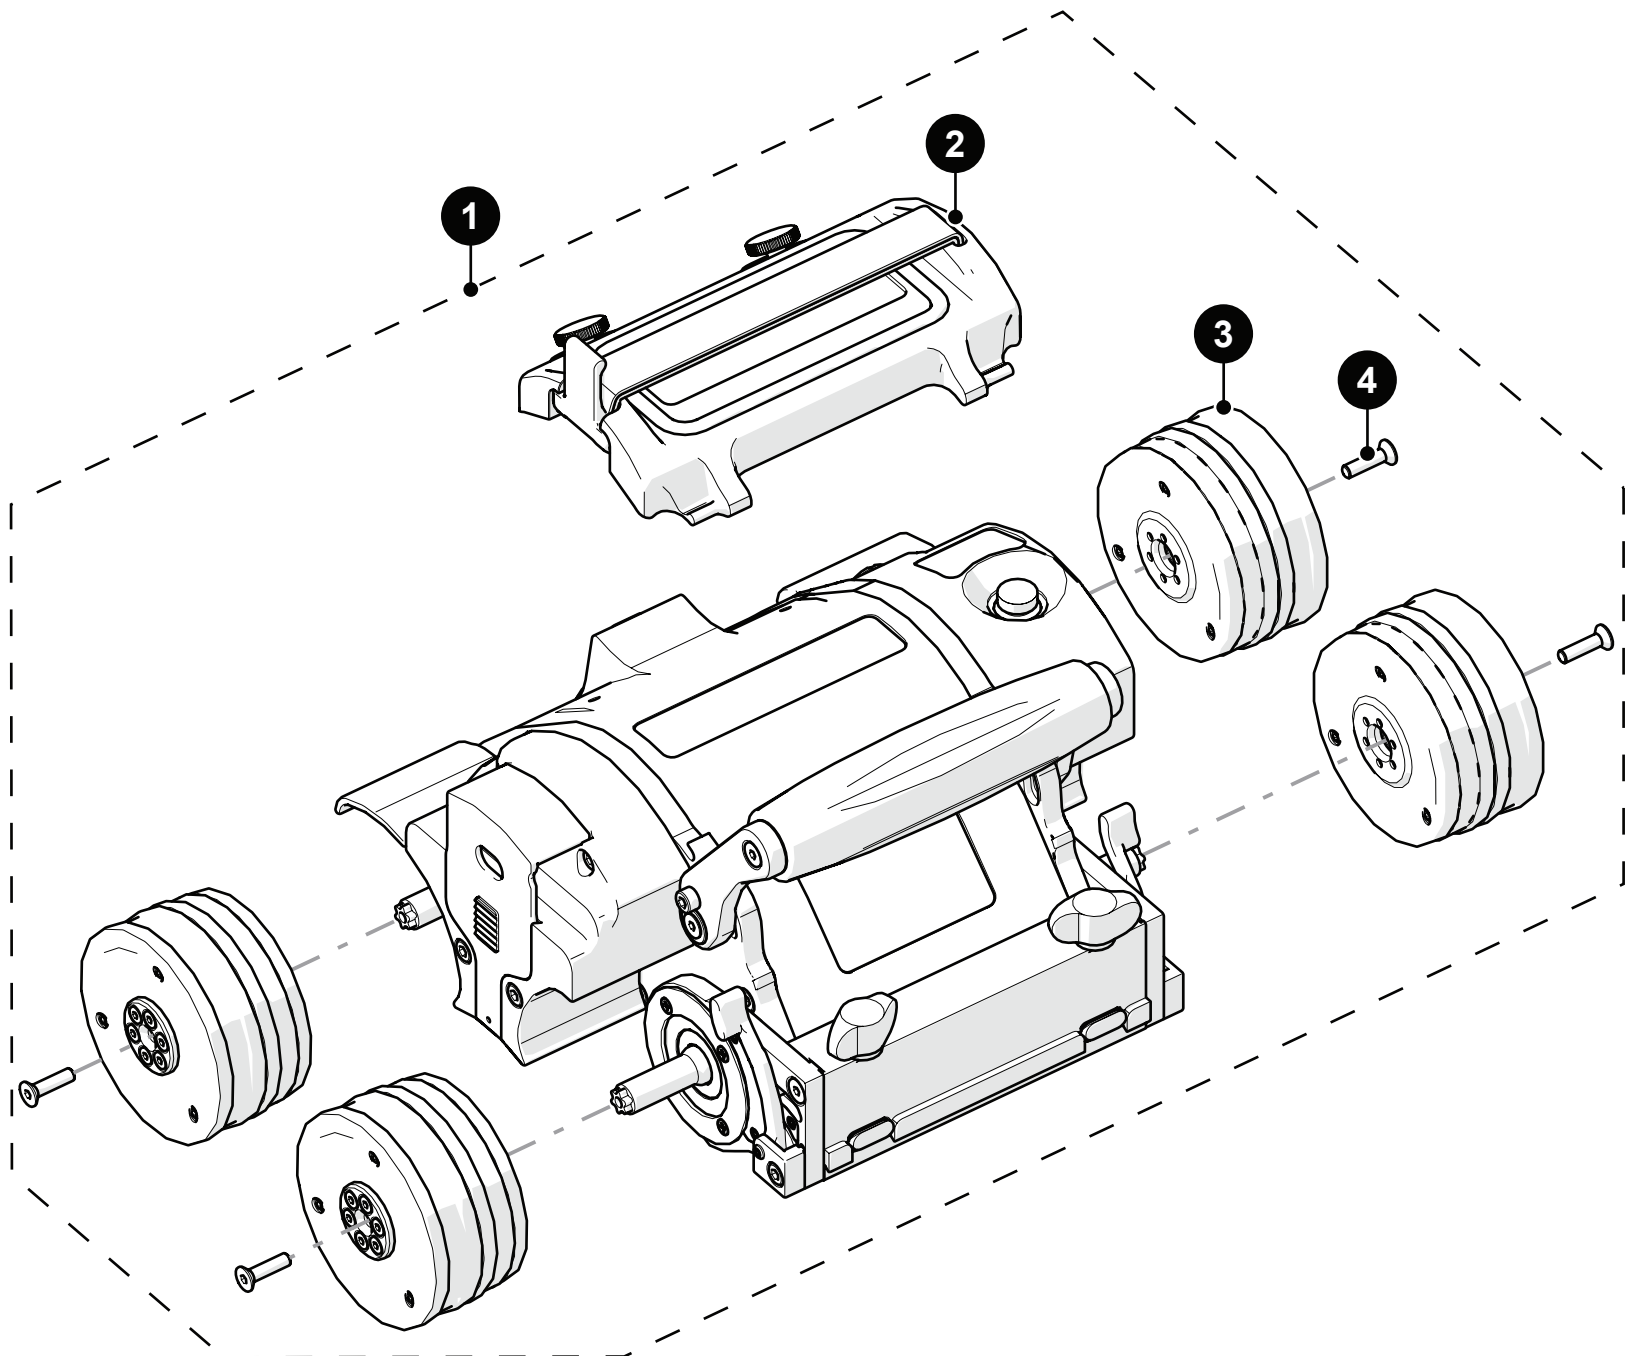

Spare Parts

■ SKOOT CRAWLER

DNG001

BOM ID	Part #	Description
1	DNA004	SKOOT Crawler
2	DNS008	Backpack
3	CXS005	Magnetic Wheel
4	MD029-016	FHCS, M4x0.7 X 12 mm, SST

Edmonton Office: 780.922.4534
Houston Office: 832.564.0626
Rotterdam Office: +31 85 002 0801