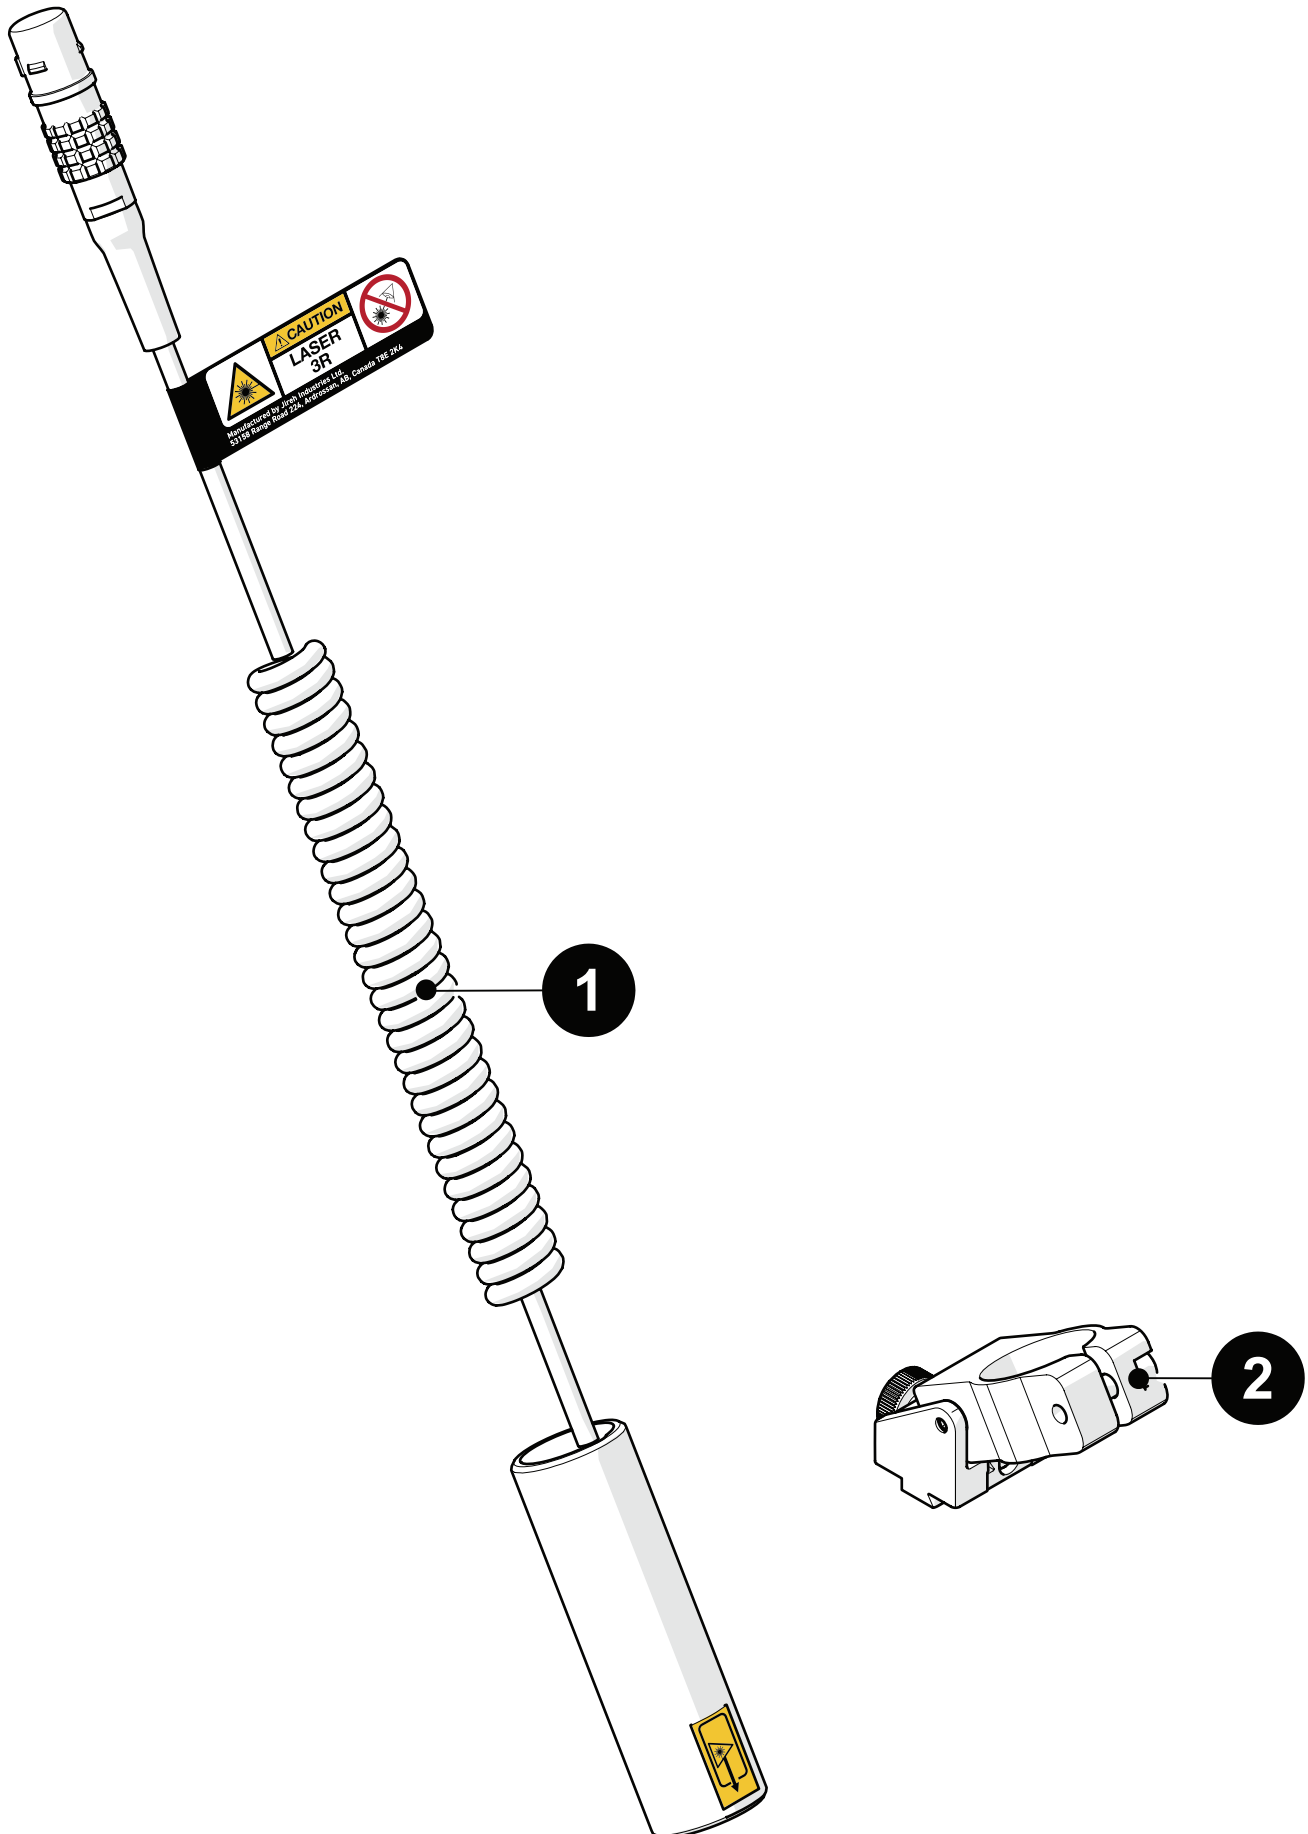

OPTICAL GUIDE

CXG035

| BOM ID | Part # | Description |
|--------|--------|---------------------|
| 1 | CXS119 | Optical Guide |
| 2 | CXS082 | Optical Guide Clamp |