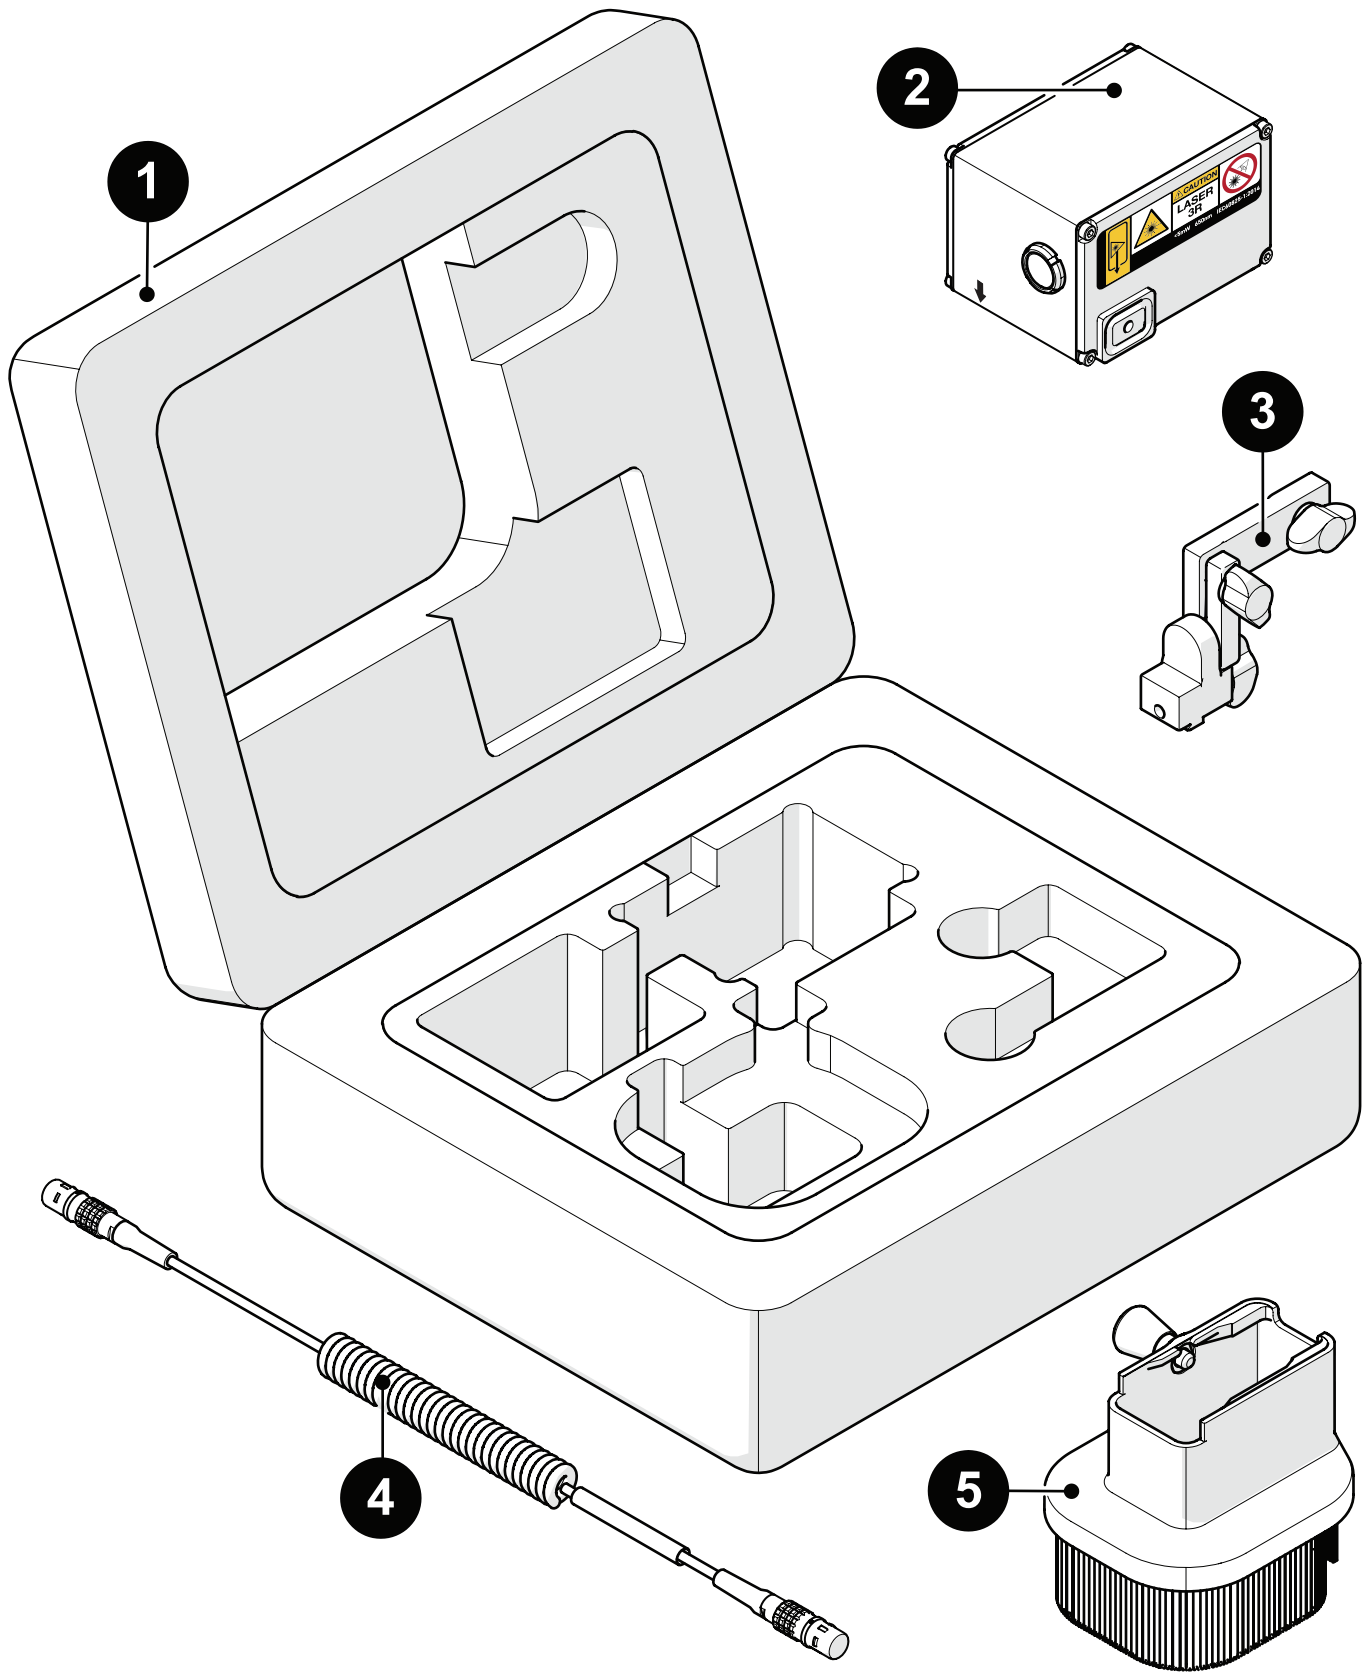

Spare Parts

TRACKER

DRG001

BOM ID	Part #	Description
1	DRA003	Tracker Case
2	DRA002	Tracker Module
3	DRS001	Tracker Mounting Bracket
4	UMA042	Tracker Cable
5	DRS004	Shroud